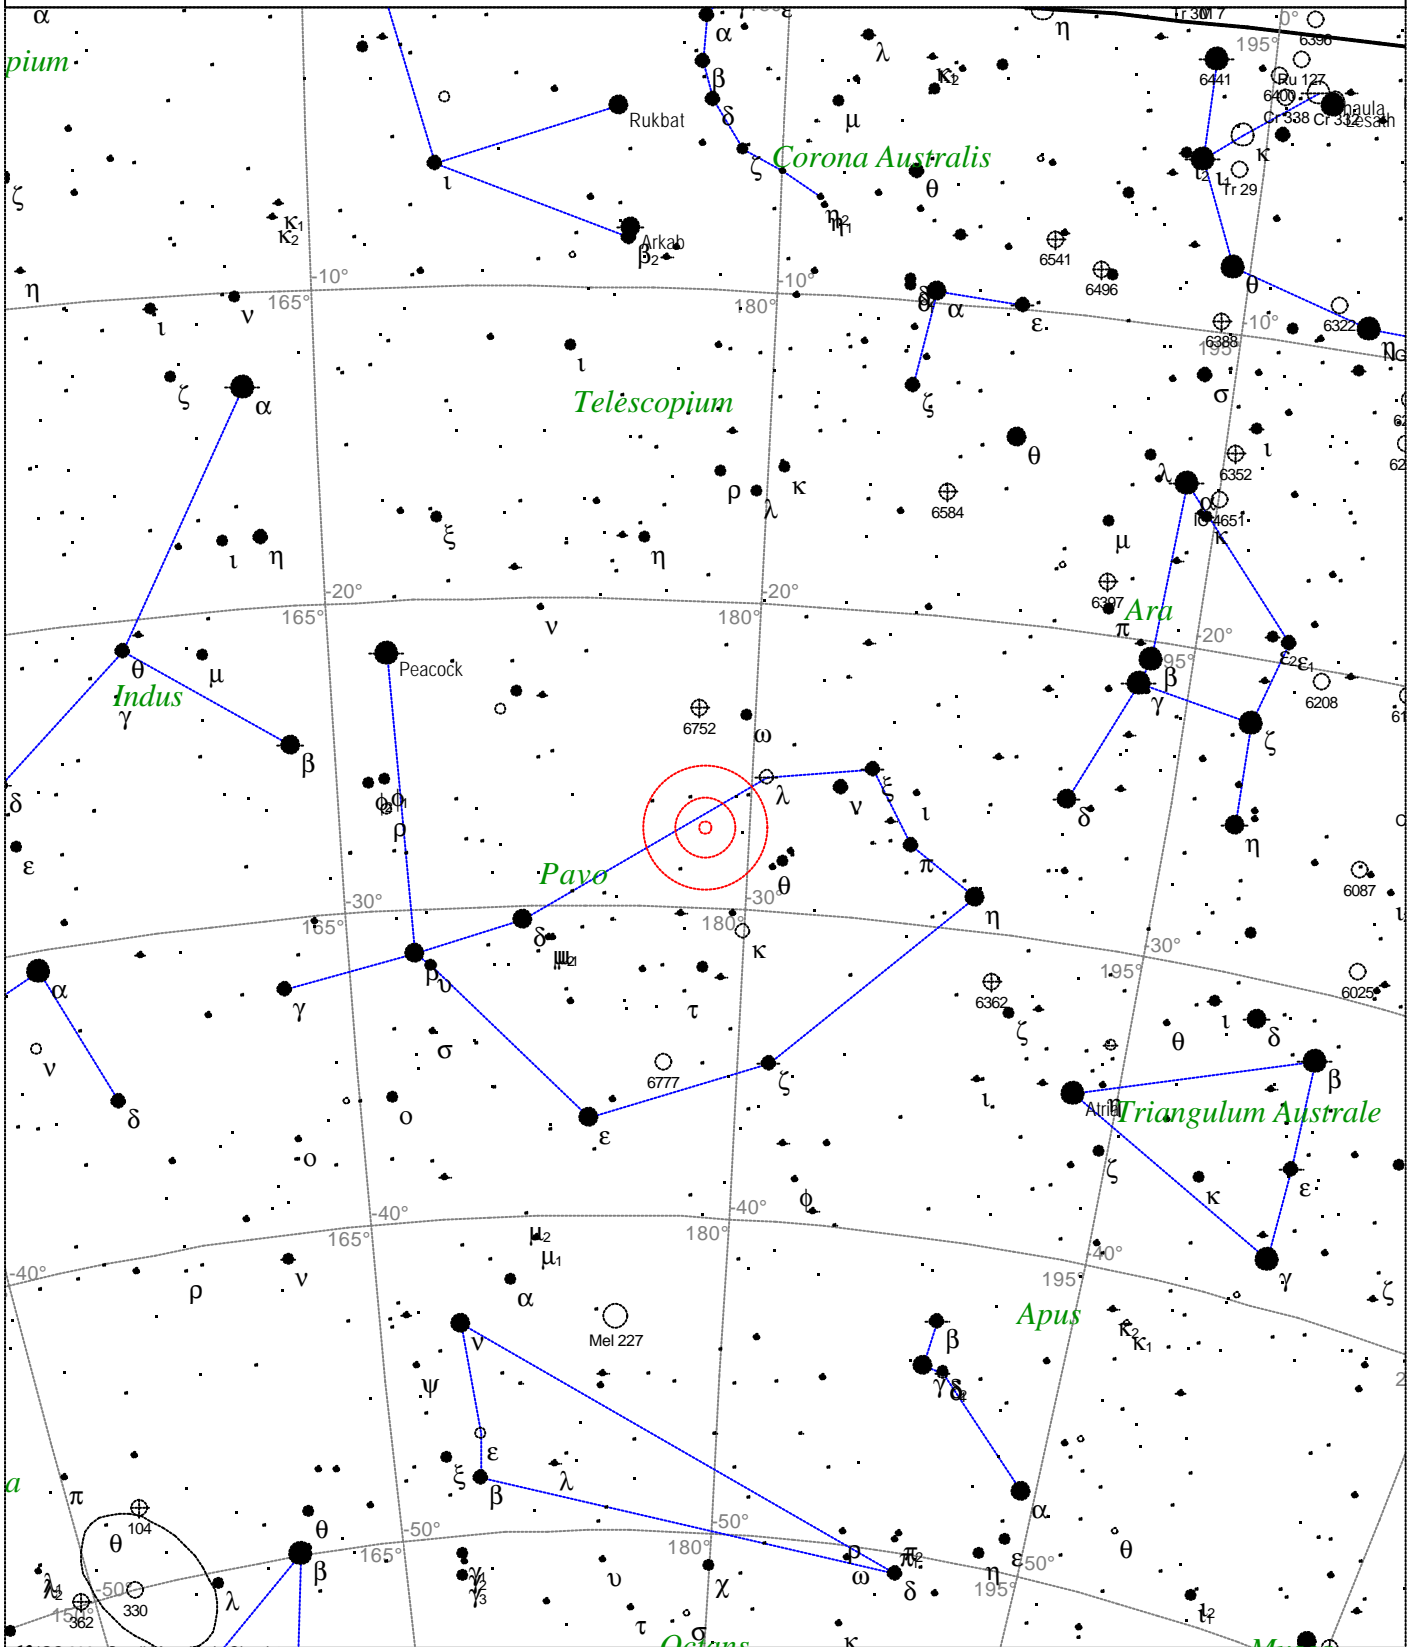

Caldwell 101 - NGC 6744

<p>STARS</p> <ul style="list-style-type: none"> ● <3 ● 3.5 ● 4 ● 4.5 ● 5 ● 5.5 	<p>SYMBOLS</p> <ul style="list-style-type: none"> ● Multiple star ○ Variable star ☄ Comet ☉ Galaxy □ Bright nebula □ Dark nebula ⊕ Globular cluster ○ Open cluster ♁ Planetary nebula ☉ Quasar △ Radio source × X-ray source ○ Other object 	<p><i>Caldwell 101 - NGC 6744</i> Type of object: Galaxy Magnitude: 9.1 Surface brightness: 13.8 mag/sq arcmin Size: 20.2'x13.2' Position angle: 15° Right ascension: 19h 10m 1s Declination: -63° 51' 26"</p>
--	---	---

Local Time: 19:40:11 12-Sep-2002	UTC: 19:40:11 12-Sep-2002	Sidereal Time: 18:56:39
Location: 53° 27' 0" N 2° 31' 0" W	RA: 19h10m01s Dec: -63° 51' Field: 45.0°	Julian Day: 2452530.3196