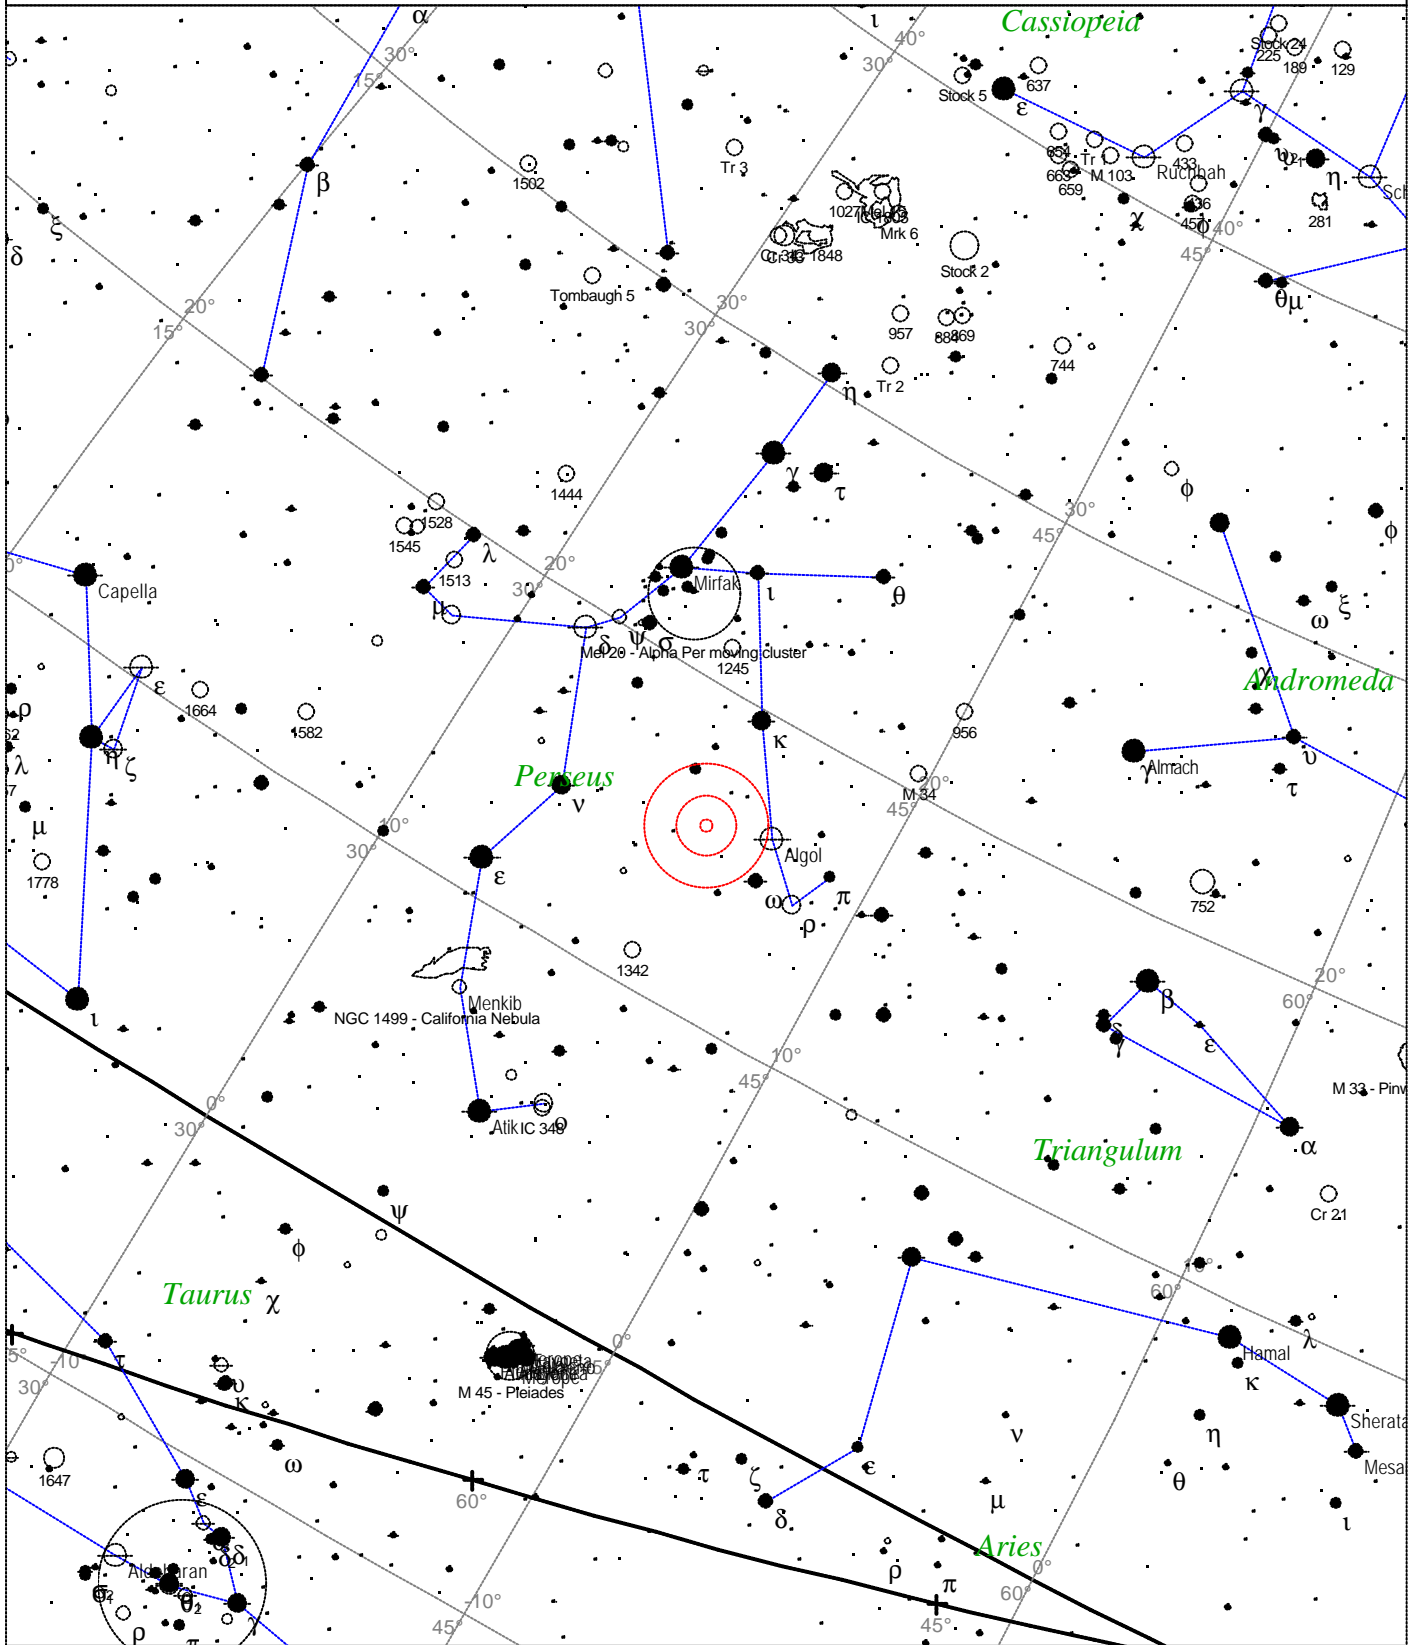

Caldwell 24 - NGC 1275

STARS	SYMBOLS			Caldwell 24 - NGC 1275 Type of object: Galaxy Magnitude: 12.7 Surface brightness: 11.9 mag/sq arcmin Size: 2.3'x1.6' Position angle: 110° Right ascension: 3h 19m 58s Declination: +41° 31' 7"
<ul style="list-style-type: none"> ● <3 ● 3.5 ● 4 ● 4.5 ● 5 ● 5.5 	<ul style="list-style-type: none"> ● Multiple star ○ Variable star ☄ Comet ☉ Galaxy □ Bright nebula 	<ul style="list-style-type: none"> □ Dark nebula ⊕ Globular cluster ○ Open cluster ⊕ Planetary nebula ☄ Quasar 	<ul style="list-style-type: none"> △ Radio source ✕ X-ray source ○ Other object 	

Local Time: 19:40:11 12-Sep-2002	UTC: 19:40:11 12-Sep-2002	Sidereal Time: 18:56:39
Location: 53° 27' 0" N 2° 31' 0" W	RA: 3h19m58s Dec: +41° 31' Field: 45.0°	Julian Day: 2452530.3196