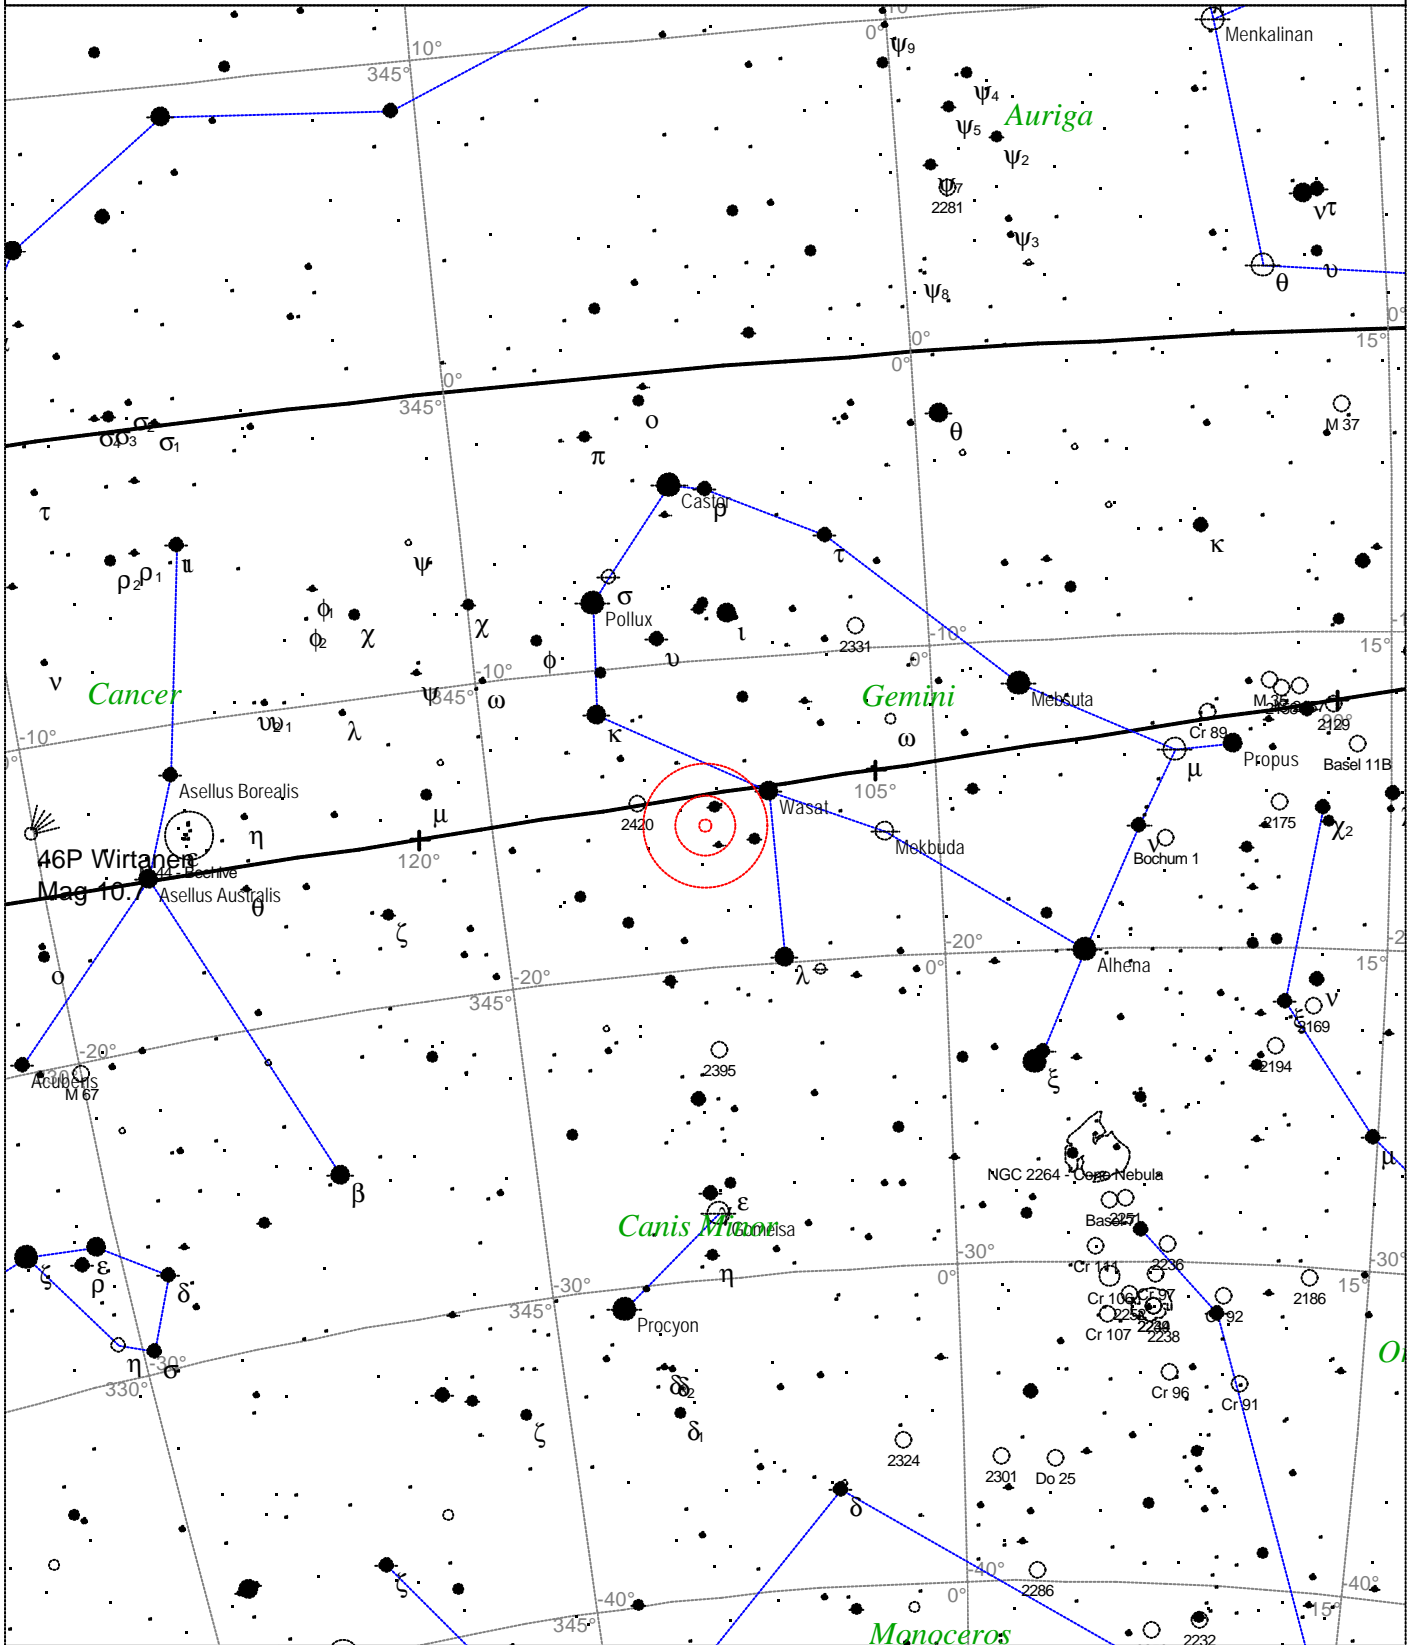

Caldwell 39 - Eskimo Nebula

<p>STARS</p> <ul style="list-style-type: none"> ● <3 ● 3.5 ● 4 ● 4.5 ● 5 ● 5.5 	<p>SYMBOLS</p> <ul style="list-style-type: none"> ● Multiple star ○ Variable star ☄ Comet ☾ Galaxy □ Bright nebula □ Dark nebula ⊕ Globular cluster ○ Open cluster ⊕ Planetary nebula ⊗ Quasar △ Radio source × X-ray source ○ Other object 	<p><i>Caldwell 39 - Eskimo Nebula</i> Name: NGC 2392 Popular name: Eskimo Nebula Type of object: Planetary nebula Magnitude: 9.9 Size: 15.0" Right ascension: 7h 29m 19s Declination: +20° 54' 30"</p>
--	---	---

Local Time: 19:40:11 12-Sep-2002
 Location: 53° 27' 0" N 2° 31' 0" W

UTC: 19:40:11 12-Sep-2002
 RA: 7h29m19s Dec: +20° 54' Field: 45.0°

Sidereal Time: 18:56:39
 Julian Day: 2452530.3196