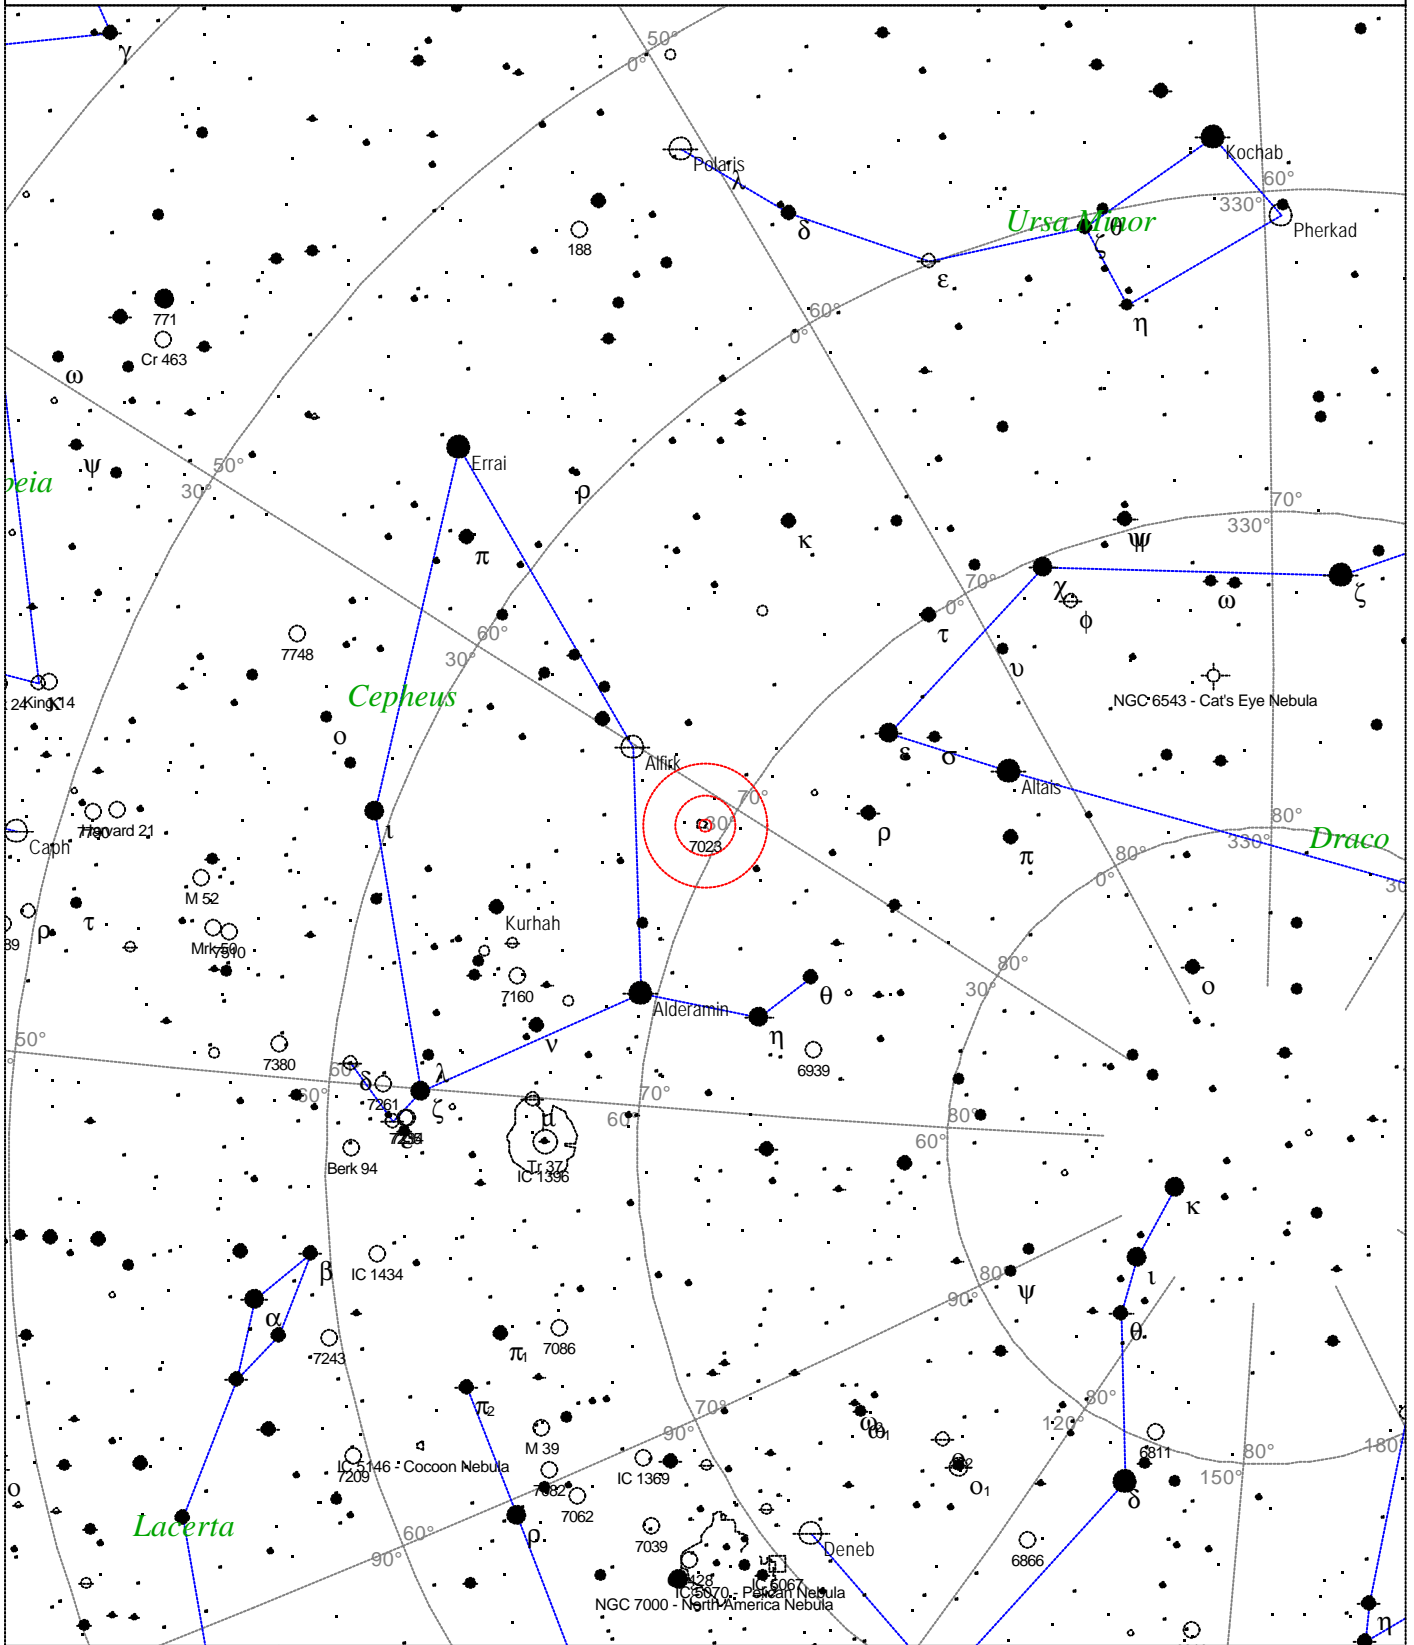

Caldwell 4 - NGC 7023

<p>STARS</p> <ul style="list-style-type: none"> ● <3 ● 3.5 ● 4 ● 4.5 ● 5 ● 5.5 ● 6 ● 6.5 ● >7 	<p>SYMBOLS</p> <ul style="list-style-type: none"> ● Multiple star ○ Variable star ☄ Comet ☾ Galaxy □ Bright nebula □ Dark nebula ⊕ Globular cluster ○ Open cluster ⊕ Planetary nebula ⊗ Quasar △ Radio source × X-ray source ○ Other object 	<p>Caldwell 4 - NGC 7023 Type of object: Open cluster Magnitude: 7.1 Size: 5.0' Right ascension: 21h 0m 34s Declination: +68° 10' 44" Constellation: Cepheus</p>
---	---	--

Local Time: 19:40:11 12-Sep-2002 UTC: 19:40:11 12-Sep-2002 Sidereal Time: 18:56:39
 Location: 53° 27' 0" N 2° 31' 0" W RA: 21h00m34s Dec: +68° 10' Field: 45.0° Julian Day: 2452530.3196