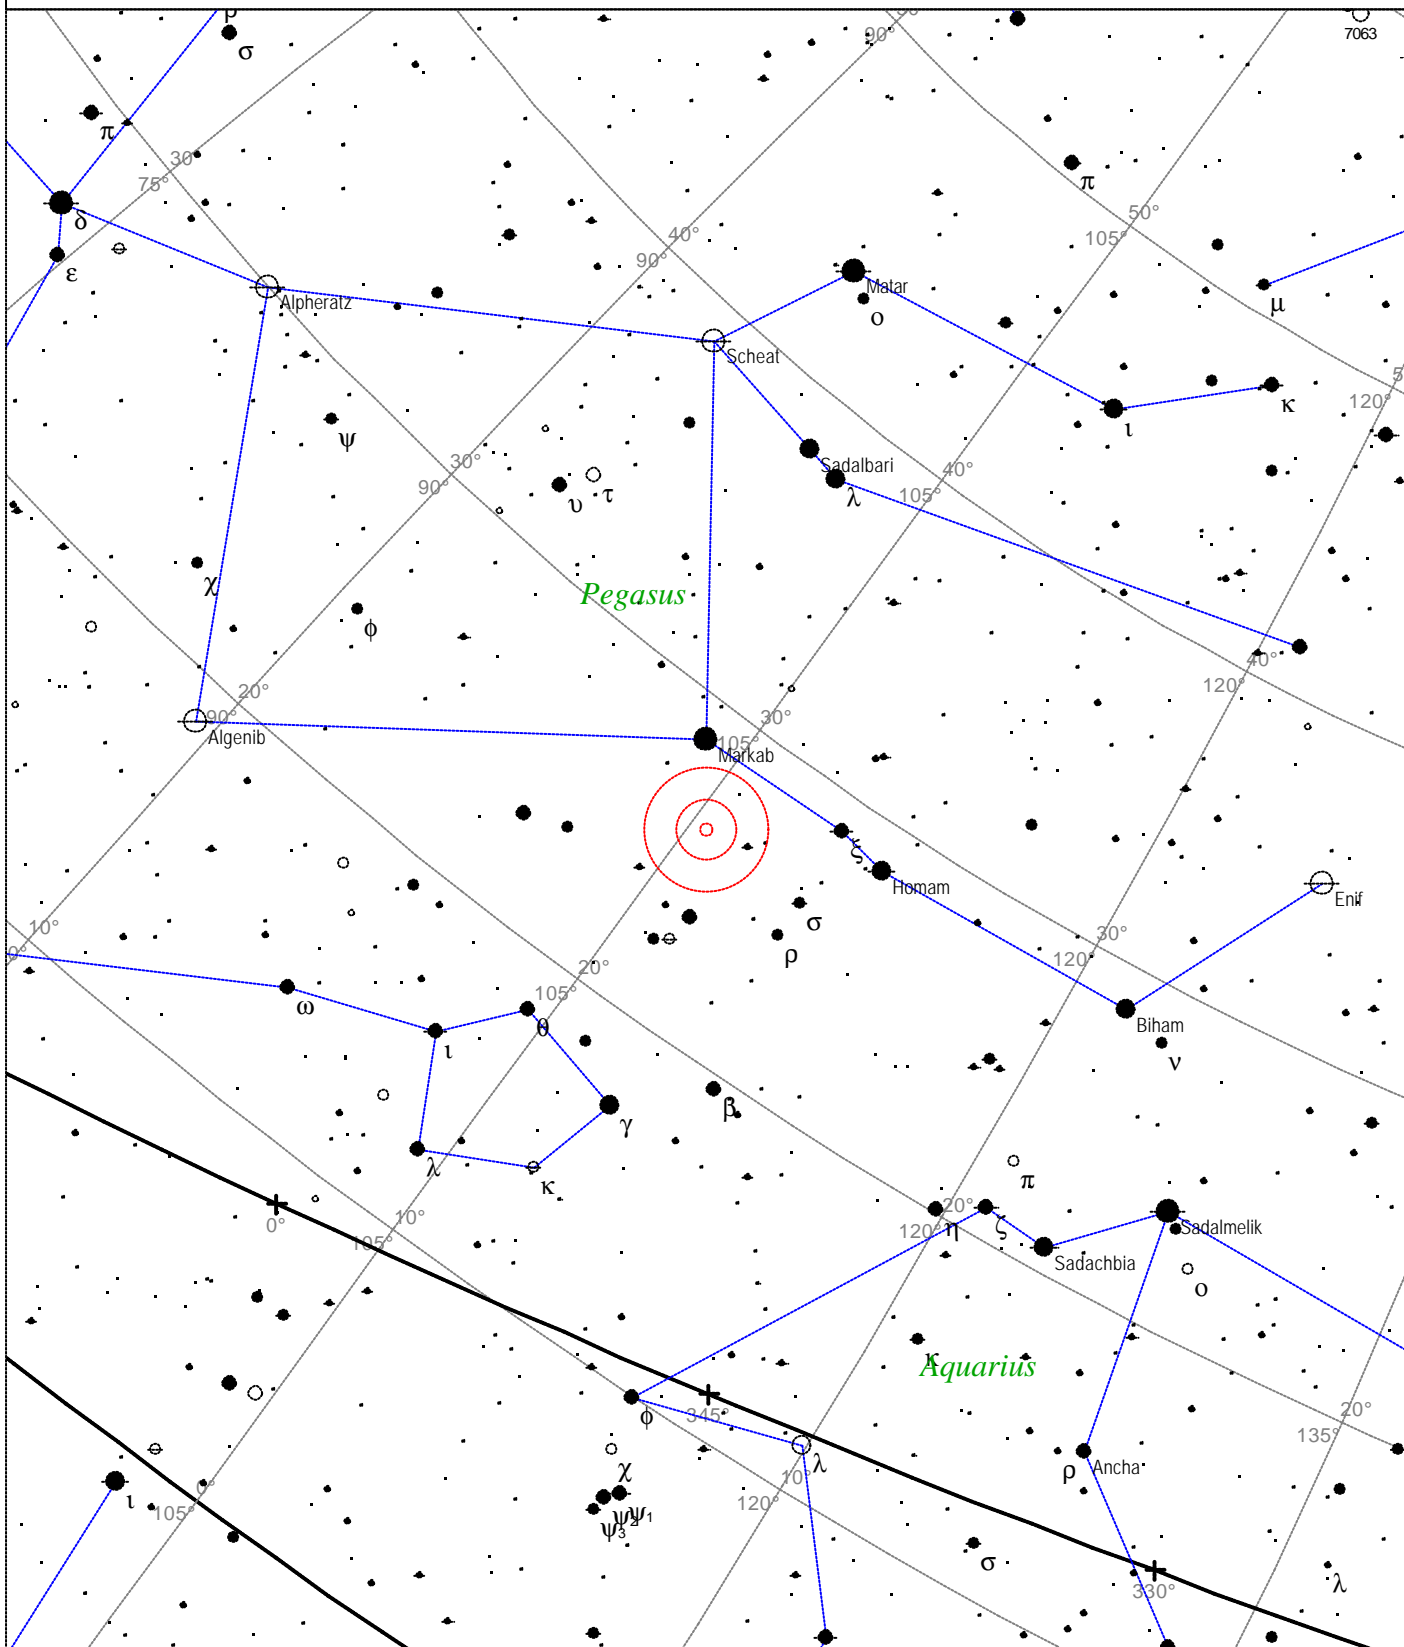

Caldwell 44 - NGC 7479

<p>STARS</p> <ul style="list-style-type: none"> ● <3 ● 3.5 ● 4 ● 4.5 ● 5 ● 5.5 	<p>SYMBOLS</p> <ul style="list-style-type: none"> ● Multiple star ○ Variable star ☄ Comet ☾ Galaxy □ Bright nebula ◻ Dark nebula ⊕ Globular cluster ○ Open cluster ⊕ Planetary nebula ☄ Quasar △ Radio source × X-ray source ○ Other object 	<p><i>Caldwell 44 - NGC 7479</i> Type of object: Galaxy Magnitude: 11.6 Surface brightness: 12.8 mag/sq arcmin Size: 4.0'x3.1' Position angle: 25° Right ascension: 23h 5m 5s Declination: +12° 20' 12"</p>
--	---	--

Local Time: 19:40:11 12-Sep-2002
 Location: 53° 27' 0" N 2° 31' 0" W

UTC: 19:40:11 12-Sep-2002
 RA: 23h05m05s Dec: +12° 20' Field: 45.0°

Sidereal Time: 18:56:39
 Julian Day: 2452530.3196