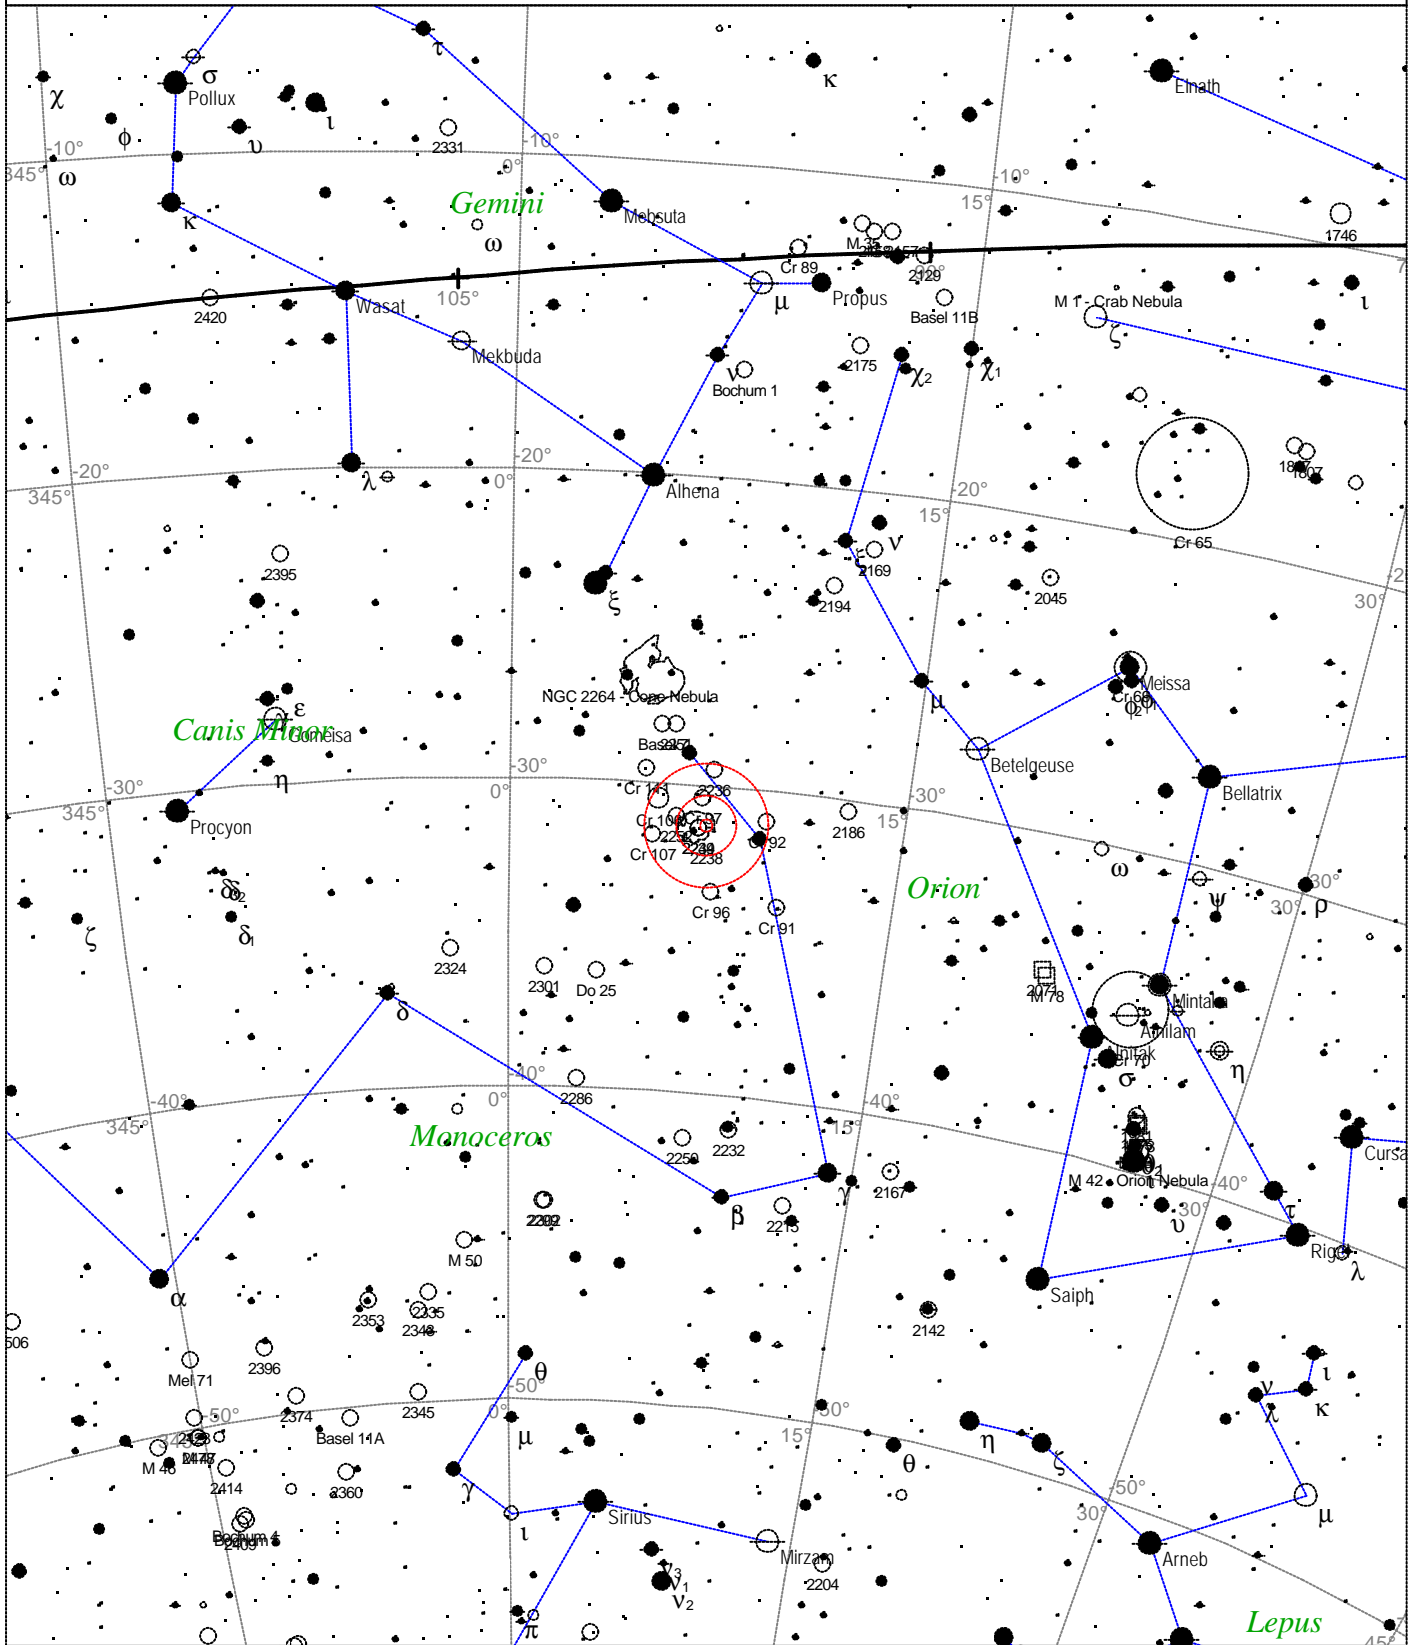

Caldwell 49 - Rosette Nebula

<p>STARS</p> <ul style="list-style-type: none"> ● <3 ● 3.5 ● 4 ● 4.5 ● 5 ● 5.5 · 6 · 6.5 · >7 	<p>SYMBOLS</p> <ul style="list-style-type: none"> ● Multiple star ○ Variable star ☄ Comet ☾ Galaxy □ Bright nebula □ Dark nebula ⊕ Globular cluster ○ Open cluster ⊕ Planetary nebula ⊗ Quasar △ Radio source × X-ray source ○ Other object 	<p><i>Caldwell 49 - Rosette Nebula</i> Name: NGC 2237 Popular name: Rosette Nebula Type of object: Open cluster Right ascension: 6h 31m 2s Declination: +5° 3' 0" Constellation: Monoceros</p>
---	---	--

Local Time: 19:40:11 12-Sep-2002	UTC: 19:40:11 12-Sep-2002	Sidereal Time: 18:56:39
Location: 53° 27' 0" N 2° 31' 0" W	RA: 6h31m02s Dec: +5° 03' Field: 45.0°	Julian Day: 2452530.3196