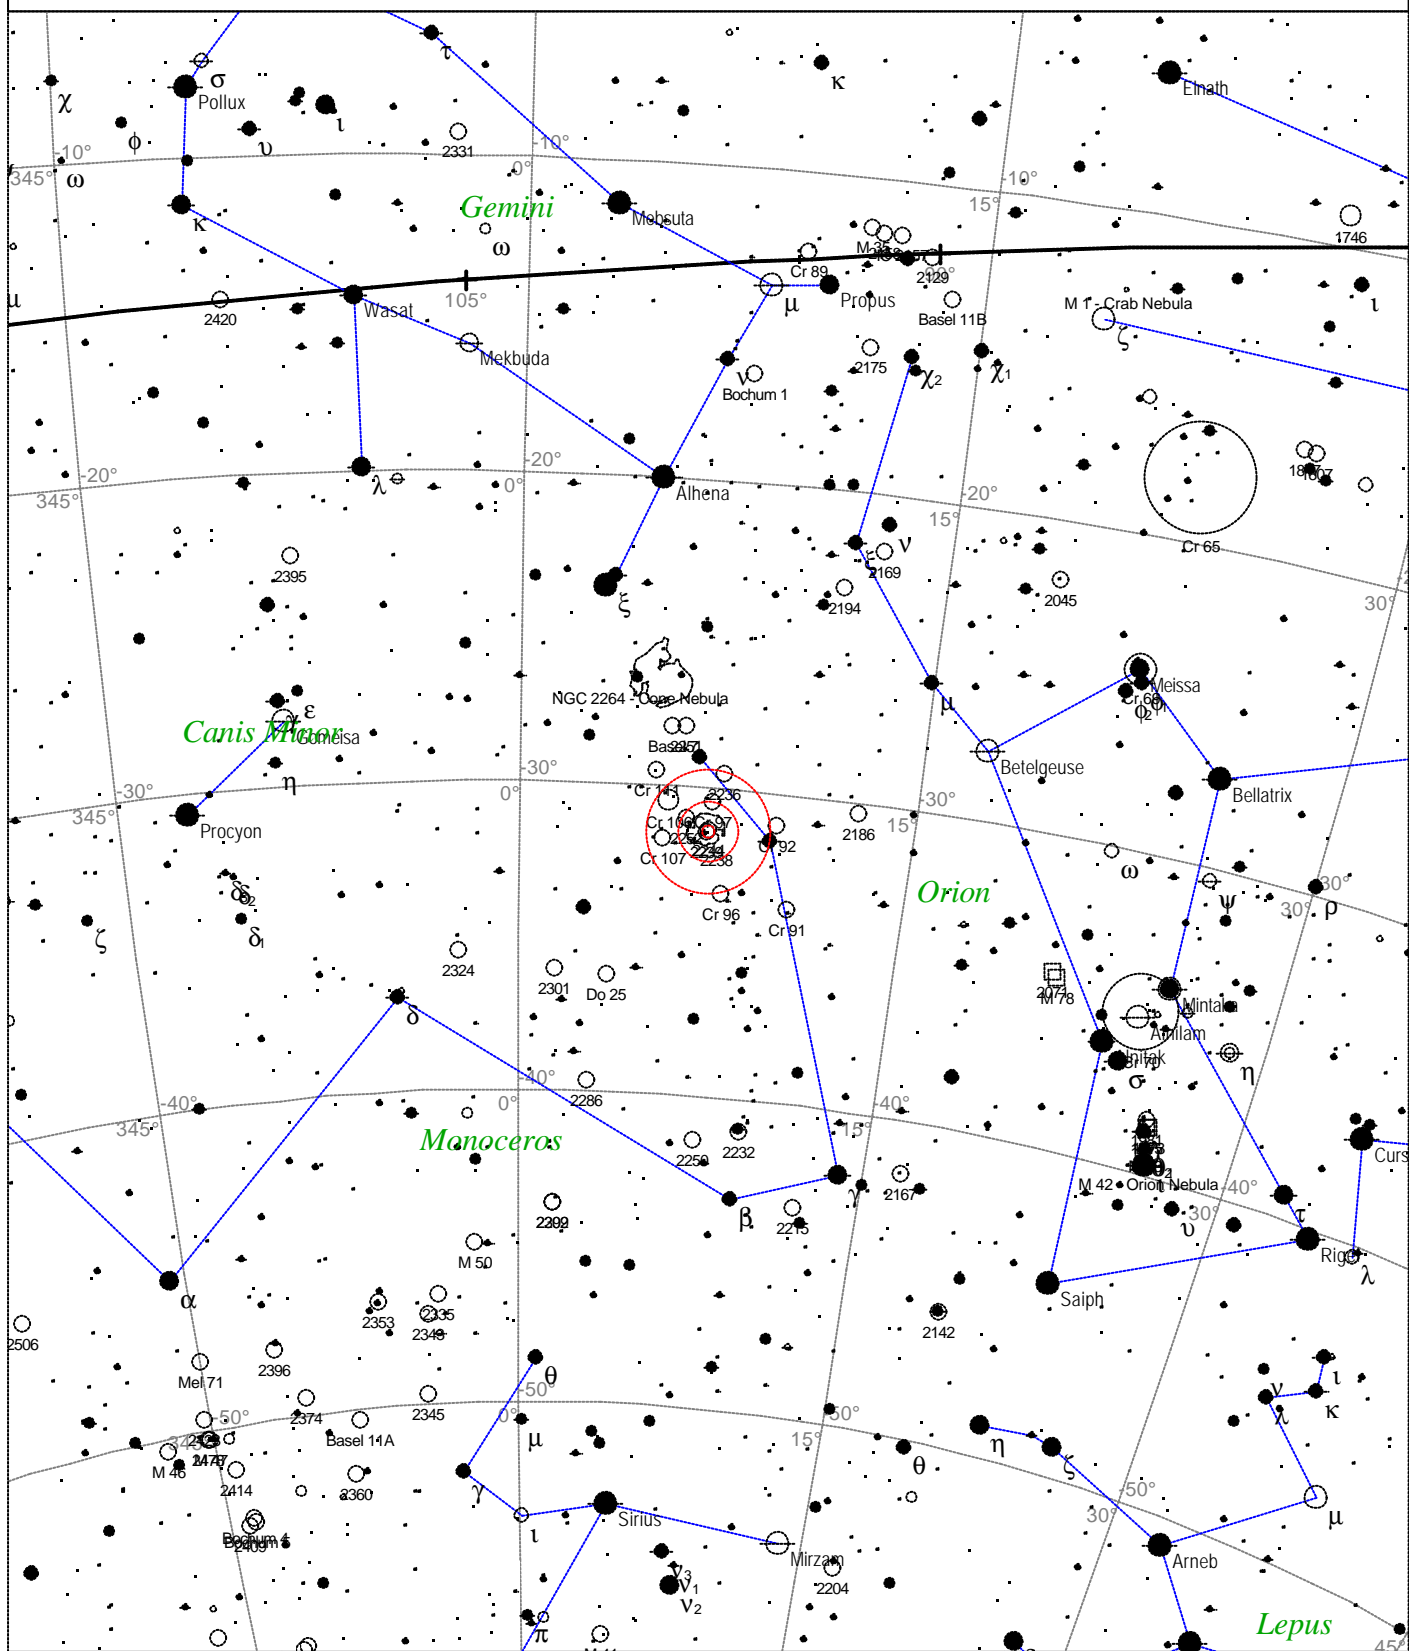

Caldwell 50 - NGC 2244

<p>STARS</p> <ul style="list-style-type: none"> ● <3 ● 3.5 ● 4 ● 4.5 ● 5 ● 5.5 ● 6 ● 6.5 ● >7 	<p>SYMBOLS</p> <ul style="list-style-type: none"> ● Multiple star ○ Variable star ☄ Comet ☾ Galaxy □ Bright nebula □ Dark nebula ⊕ Globular cluster ○ Open cluster ⊕ Planetary nebula ⊗ Quasar △ Radio source × X-ray source ○ Other object 	<p><i>Caldwell 50 - NGC 2244</i> Type of object: Bright nebula Magnitude: 4.8 Size: 24.0' Right ascension: 6h 32m 1s Declination: +4° 57' 3" Constellation: Monoceros</p>
---	---	---

Local Time: 19:40:11 12-Sep-2002	UTC: 19:40:11 12-Sep-2002	Sidereal Time: 18:56:39
Location: 53° 27' 0" N 2° 31' 0" W	RA: 6h32m03s Dec: +4° 56' Field: 45.0°	Julian Day: 2452530.3196