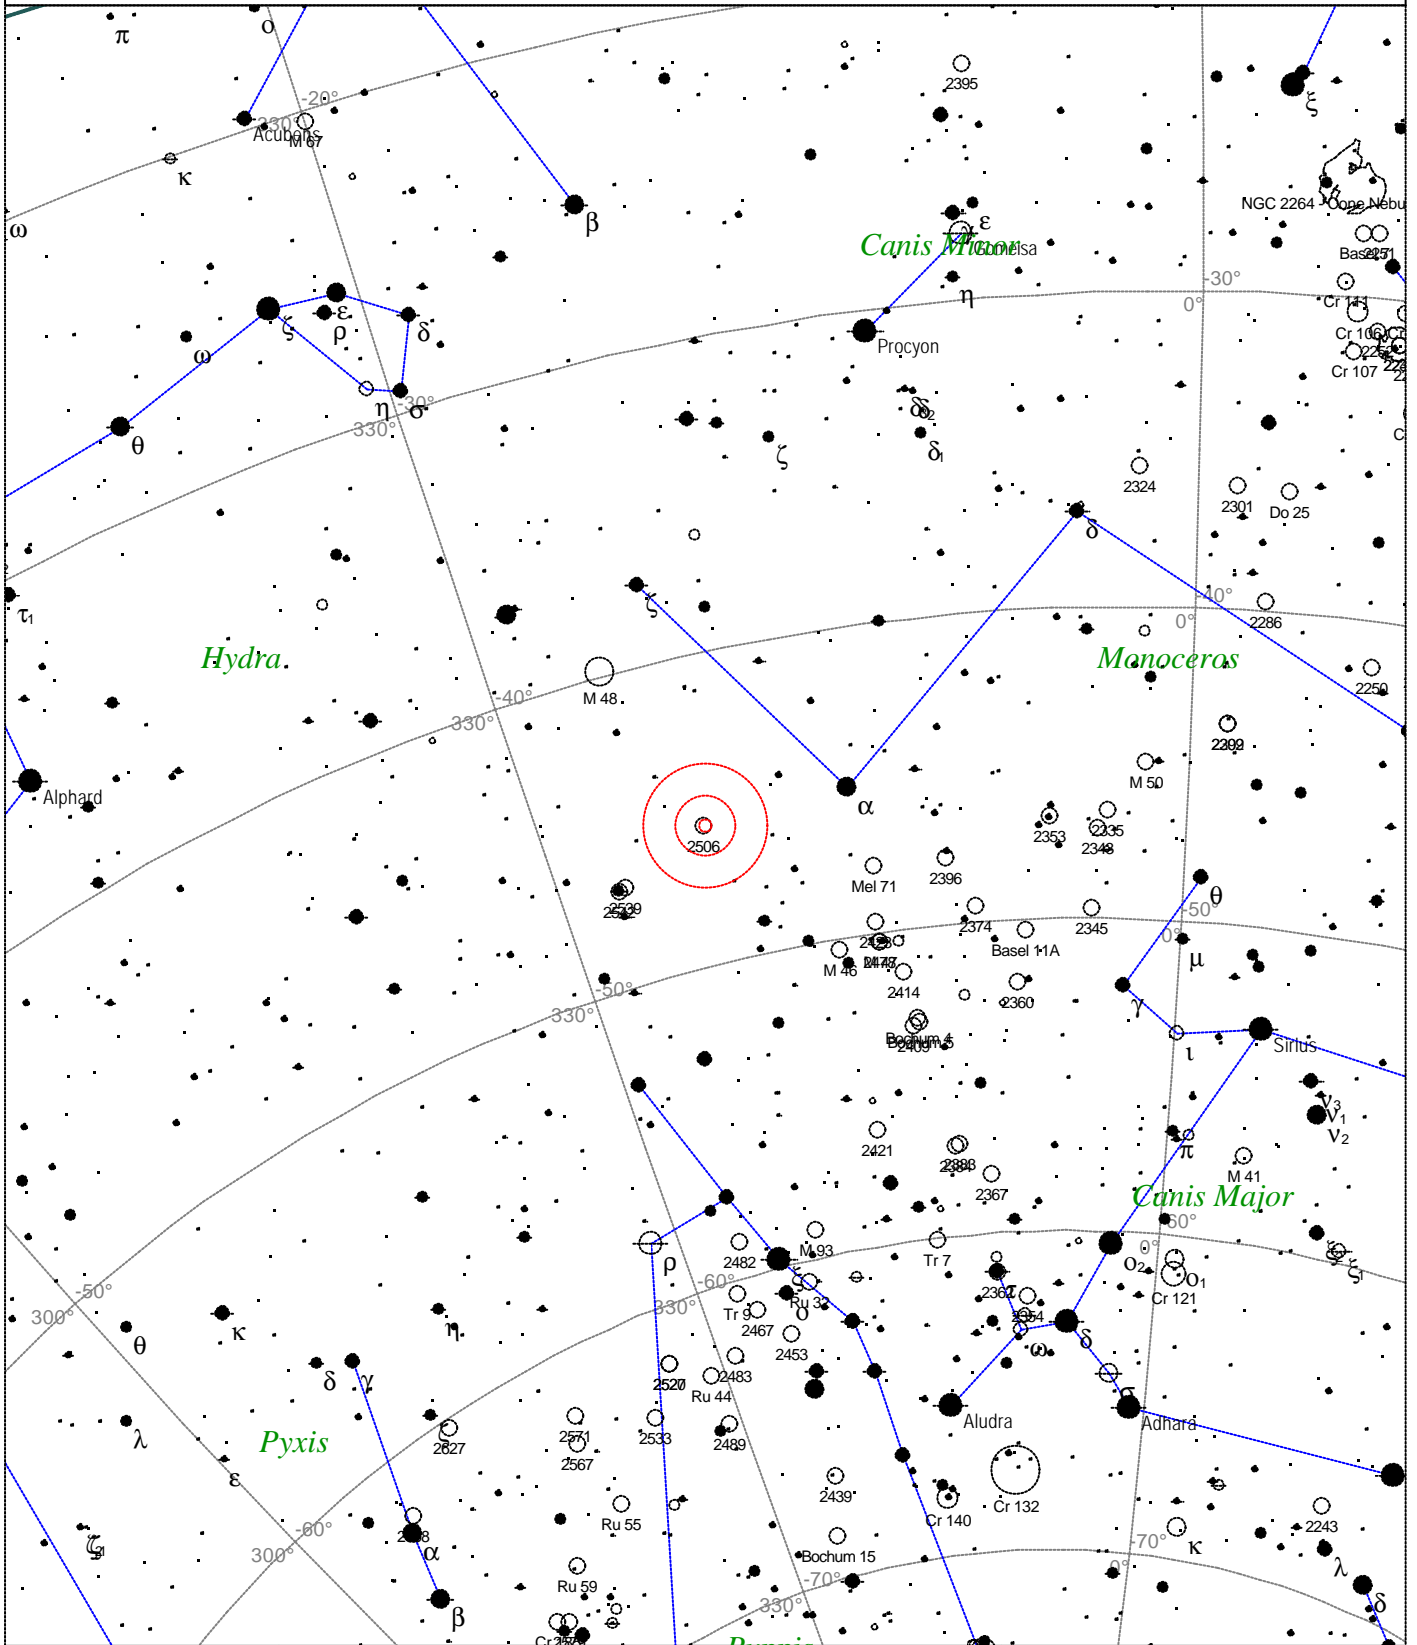

Caldwell 54 - NGC 2506

<p>STARS</p> <ul style="list-style-type: none"> ● <3 ● 3.5 ● 4 ● 4.5 ● 5 ● 5.5 	<p>SYMBOLS</p> <ul style="list-style-type: none"> ● Multiple star ○ Variable star ☄ Comet ☉ Galaxy □ Bright nebula □ Dark nebula ⊕ Globular cluster ○ Open cluster ⊕ Planetary nebula ⊗ Quasar △ Radio source × X-ray source ○ Other object 	<p><i>Caldwell 54 - NGC 2506</i> <i>Type of object: Open cluster</i> <i>Magnitude: 7.6</i> <i>Size: 7.0'</i> <i>Right ascension: 8h 0m 8s</i> <i>Declination: -10° 46' 21"</i> <i>Constellation: Monoceros</i></p>
--	---	--

Local Time: 19:40:11 12-Sep-2002	UTC: 19:40:11 12-Sep-2002	Sidereal Time: 18:56:39
Location: 53° 27' 0" N 2° 31' 0" W	RA: 8h00m08s Dec: -10° 46' Field: 45.0°	Julian Day: 2452530.3196