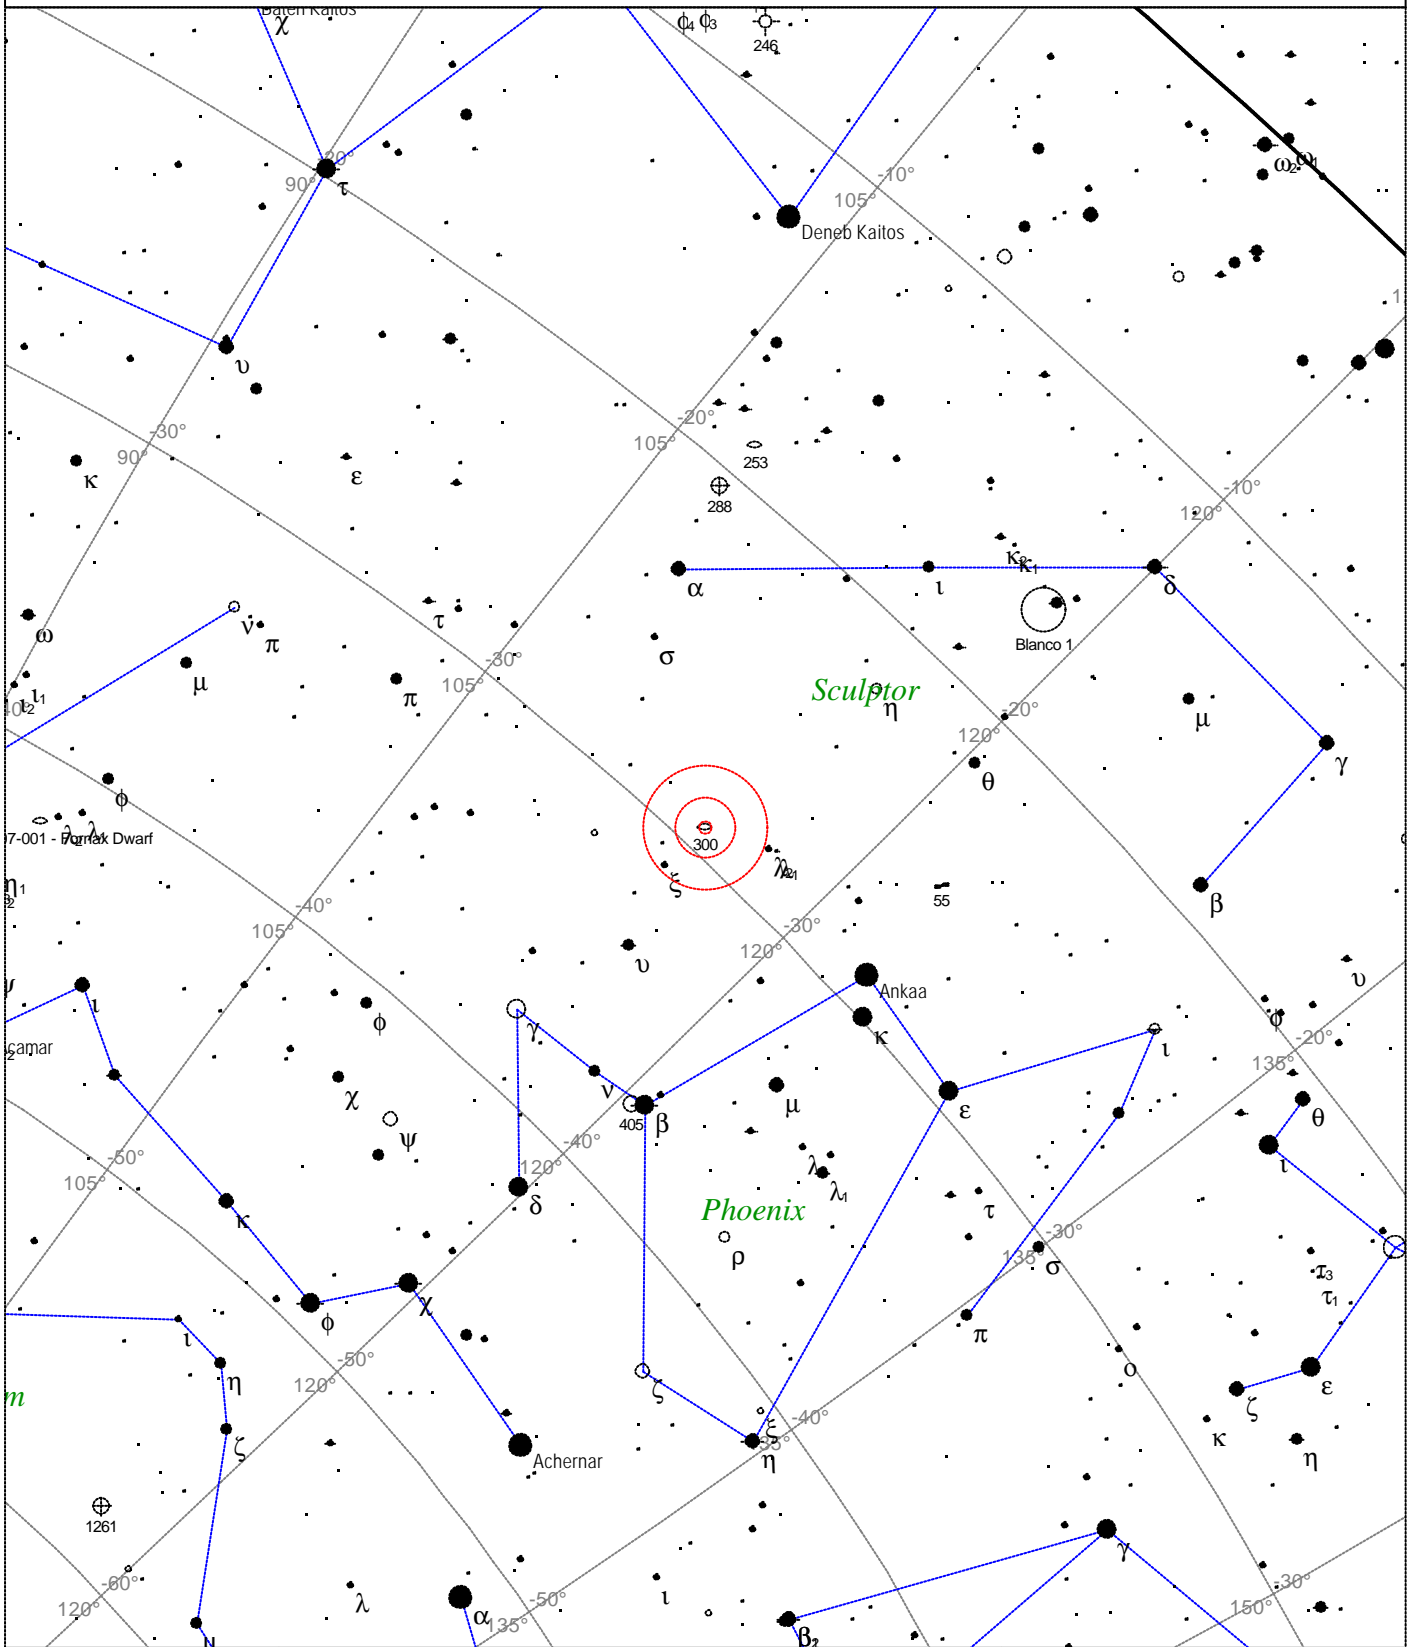

Caldwell 70 - NGC 300

<p>STARS</p> <ul style="list-style-type: none"> ● <3 ● 3.5 ● 4 ● 4.5 ● 5 ● 5.5 ● 6 ● 6.5 ● >7 	<p>SYMBOLS</p> <ul style="list-style-type: none"> ● Multiple star ○ Variable star ☄ Comet ☉ Galaxy □ Bright nebula ◻ Dark nebula ⊕ Globular cluster ○ Open cluster ♁ Planetary nebula ☉ Quasar △ Radio source ✕ X-ray source ○ Other object 	<p><i>Caldwell 70 - NGC 300</i> Type of object: Galaxy Magnitude: 8.8 Surface brightness: 14.0 mag/sq arcmin Size: 19.3'x13.3' Position angle: 111° Right ascension: 0h 55m 2s Declination: -37° 40' 7"</p>
---	---	--

Local Time: 19:40:11 12-Sep-2002
 Location: 53° 27' 0" N 2° 31' 0" W

UTC: 19:40:11 12-Sep-2002
 RA: 0h55m02s Dec: -37° 40' Field: 45.0°

Sidereal Time: 18:56:39
 Julian Day: 2452530.3196