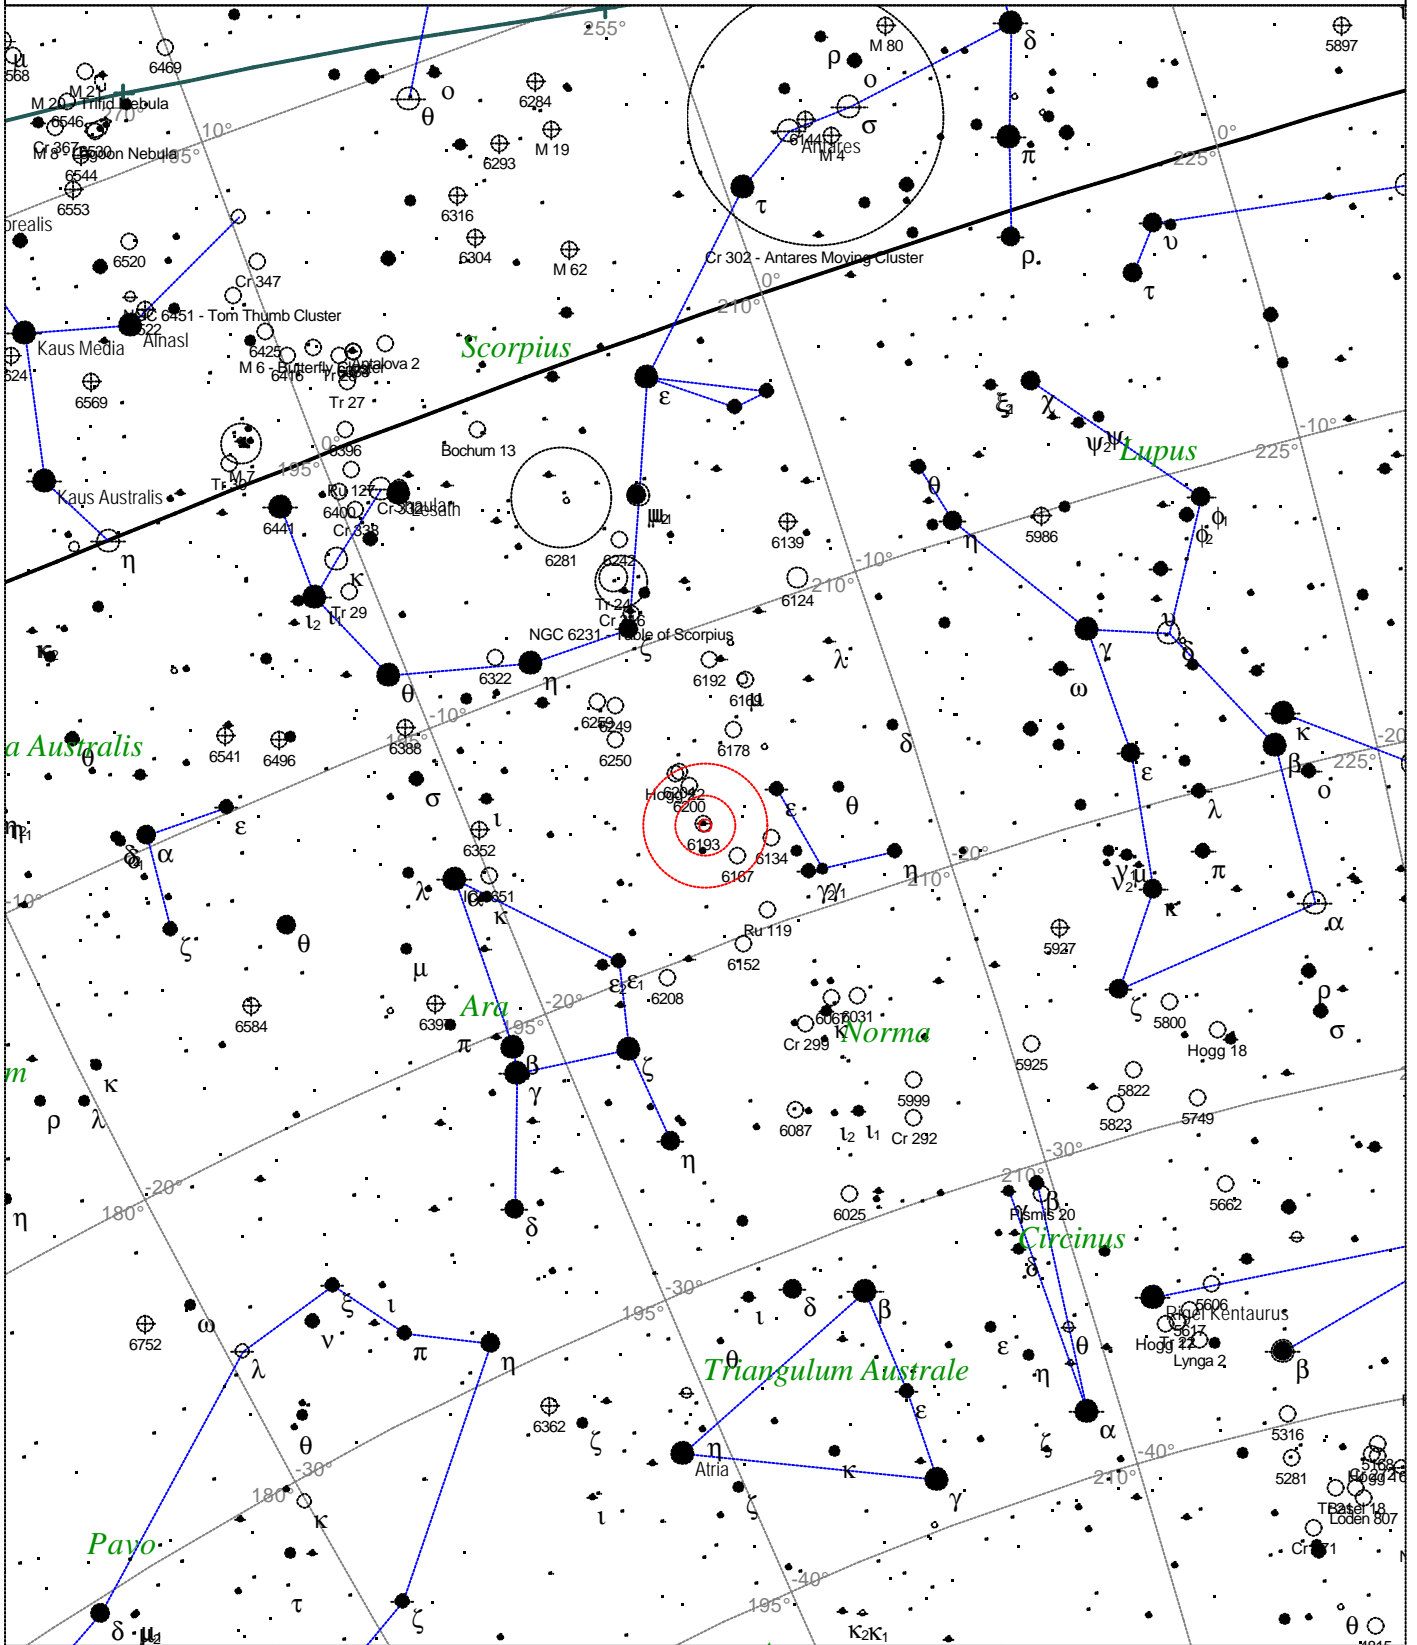

Caldwell 82 - NGC 6193

<p>STARS</p> <ul style="list-style-type: none"> ● <3 ● 3.5 ● 4 ● 4.5 ● 5 ● 5.5 ● 6 ● 6.5 ● >7 	<p>SYMBOLS</p> <ul style="list-style-type: none"> ● Multiple star ○ Variable star ☄ Comet ☉ Galaxy □ Bright nebula ◻ Dark nebula ⊕ Globular cluster ○ Open cluster ♁ Planetary nebula ⊞ Quasar △ Radio source ✕ X-ray source ○ Other object 	<p><i>Caldwell 82 - NGC 6193</i> Type of object: Open cluster Magnitude: 5.0 Size: 15.0' Right ascension: 16h 41m 30s Declination: -48° 46' 13" Constellation: Ara</p>
---	---	--

Local Time: 19:40:11 12-Sep-2002	UTC: 19:40:11 12-Sep-2002	Sidereal Time: 18:56:39
Location: 53° 27' 0" N 2° 31' 0" W	RA: 16h41m30s Dec: -48° 46' Field: 45.0°	Julian Day: 2452530.3196