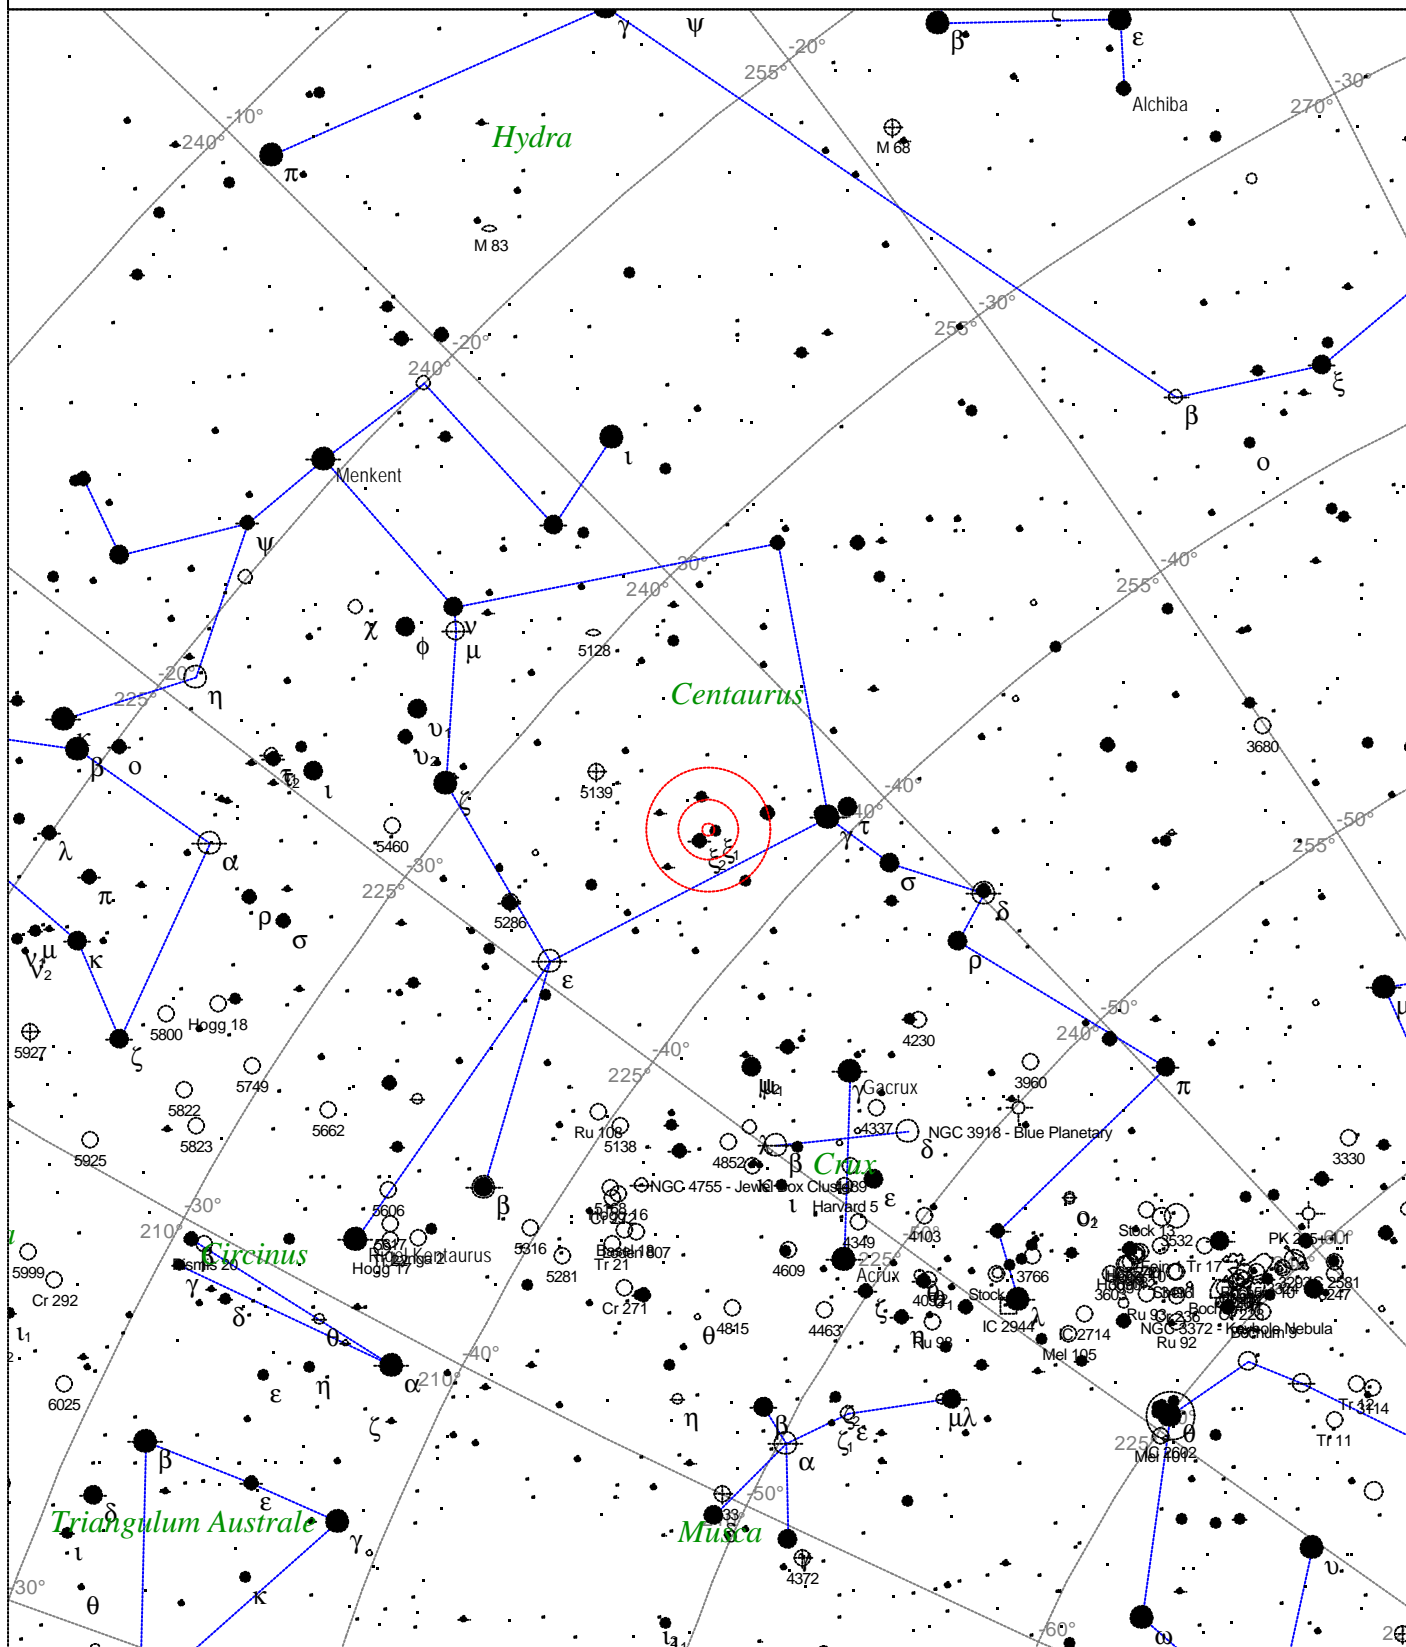

Caldwell 83 - NGC 4945

<p>STARS</p> <ul style="list-style-type: none"> ● <3 ● 3.5 ● 4 ● 4.5 ● 5 ● 5.5 ● 6 ● 6.5 ● >7 	<p>SYMBOLS</p> <ul style="list-style-type: none"> ● Multiple star ○ Variable star ☄ Comet ☉ Galaxy □ Bright nebula □ Dark nebula ⊕ Globular cluster ○ Open cluster ⊕ Planetary nebula ⊗ Quasar △ Radio source × X-ray source ○ Other object 	<p><i>Caldwell 83 - NGC 4945</i> Type of object: Galaxy Magnitude: 9.3 Surface brightness: 13.6 mag/sq arcmin Size: 19.8'x4.0' Position angle: 43° Right ascension: 13h 5m 32s Declination: -49° 28' 36"</p>
---	---	---

Local Time: 19:40:11 12-Sep-2002
 Location: 53° 27' 0" N 2° 31' 0" W

UTC: 19:40:11 12-Sep-2002
 RA: 13h05m32s Dec: -49° 28' Field: 45.0°

Sidereal Time: 18:56:39
 Julian Day: 2452530.3196