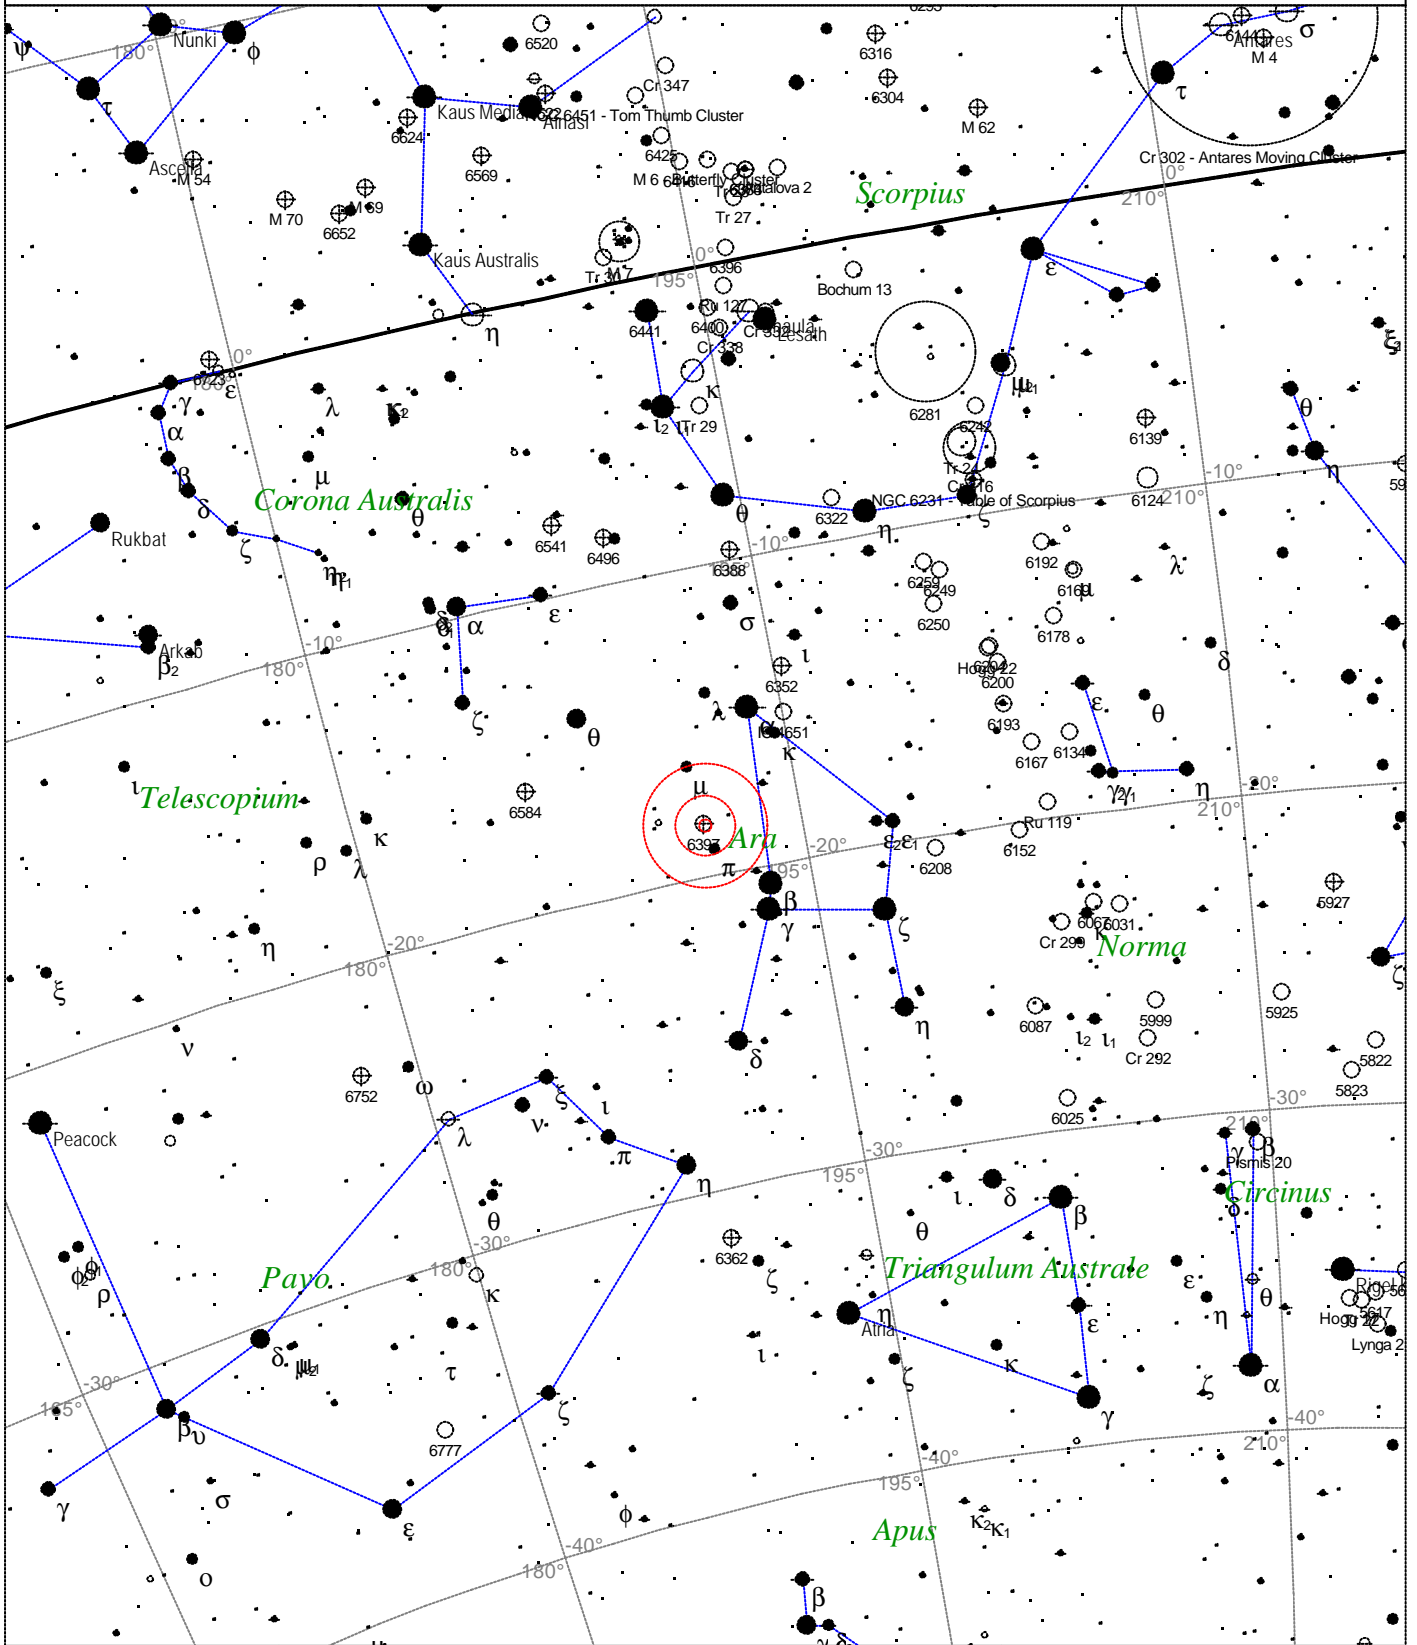

Caldwell 86 - NGC 6397

STARS	SYMBOLS			
<ul style="list-style-type: none"> ● <3 ● 3.5 ● 4 ● 4.5 ● 5 ● 5.5 	<ul style="list-style-type: none"> ● Multiple star ○ Variable star ☄ Comet ☾ Galaxy □ Bright nebula 	<ul style="list-style-type: none"> □ Dark nebula ⊕ Globular cluster ○ Open cluster ♁ Planetary nebula ☄ Quasar 	<ul style="list-style-type: none"> △ Radio source ✕ X-ray source ○ Other object 	<p><i>Caldwell 86 - NGC 6397</i> Type of object: Globular cluster Magnitude: 5.7 Size: 25.0' Right ascension: 17h 40m 53s Declination: -53° 40' 43" Constellation: Ara</p>

Local Time: 19:40:11 12-Sep-2002	UTC: 19:40:11 12-Sep-2002	Sidereal Time: 18:56:39
Location: 53° 27' 0" N 2° 31' 0" W	RA: 17h40m53s Dec: -53° 40' Field: 45.0°	Julian Day: 2452530.3196