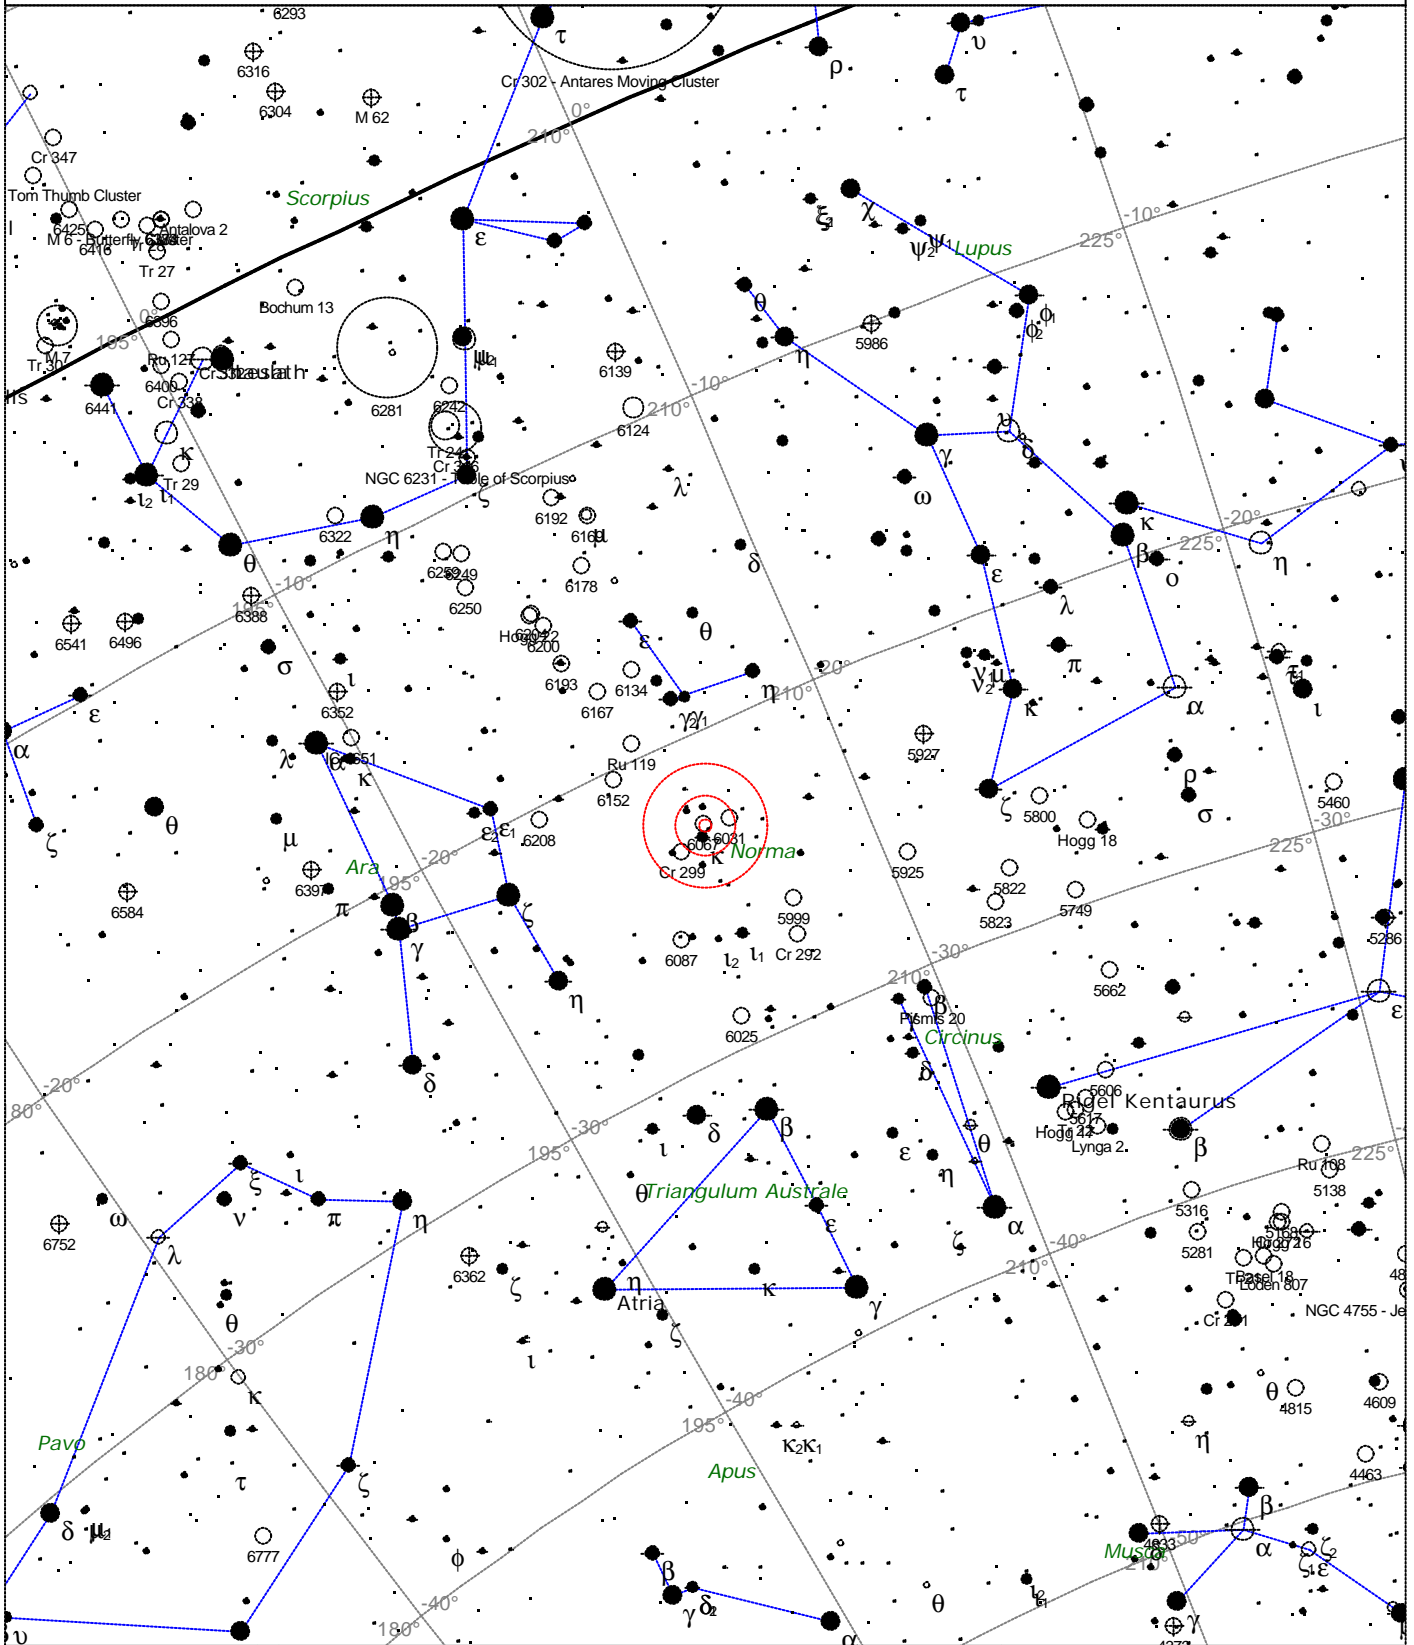

Caldwell 89 - NGC 6067

<p>STARS</p> <ul style="list-style-type: none"> ● <3 ● 3.5 ● 4 ● 4.5 ● 5 ● 5.5 · 6 · 6.5 · >7 	<p>SYMBOLS</p> <ul style="list-style-type: none"> ● Multiple star ○ Variable star ☄ Comet ☉ Galaxy □ Bright nebula ◻ Dark nebula ⊕ Globular cluster ○ Open cluster ♁ Planetary nebula ⊠ Quasar △ Radio source × X-ray source ○ Other object 	<p>Caldwell 89 - NGC 6067 Type of object: Open cluster Magnitude: 5.0 Size: 14.0' Right ascension: 16h 13m 21s Declination: -54° 13' 42" Constellation: Norma</p>
---	---	---

Local Time: 19:40:11 12-Sep-2002 UTC: 19:40:11 12-Sep-2002 Sidereal Time: 18:56:39
 Location: 53° 27' 0" N 2° 31' 0" W RA: 16h13m21s Dec: -54° 13' Field: 45.0° Julian Day: 2452530.3196