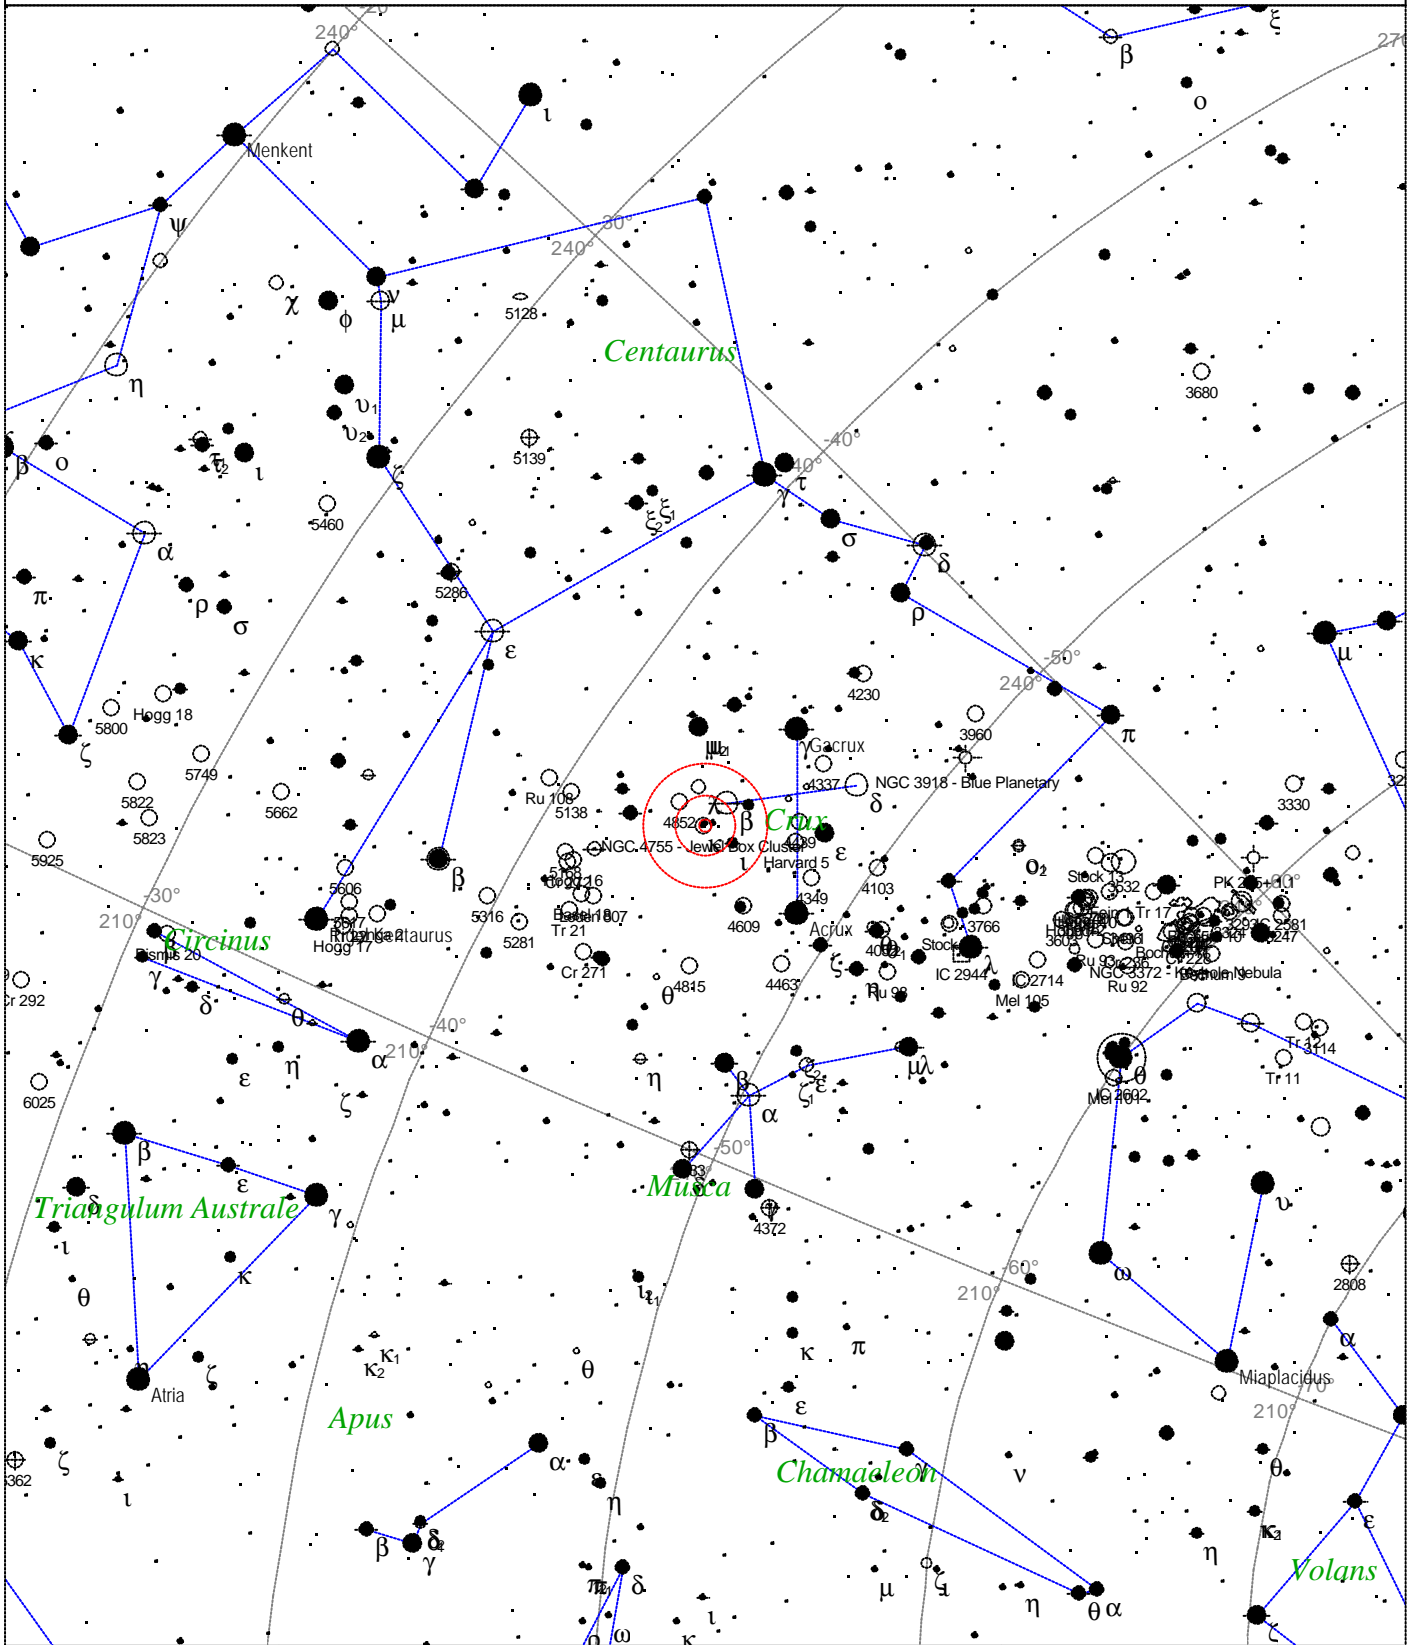

Caldwell 94 - Jewel Box Cluster

<p>STARS</p> <ul style="list-style-type: none"> ● <3 ● 3.5 ● 4 ● 4.5 ● 5 ● 5.5 · 6 · 6.5 · >7 	<p>SYMBOLS</p> <ul style="list-style-type: none"> ● Multiple star ○ Variable star ☄ Comet ☐ Galaxy ☐ Bright nebula ☐ Dark nebula ⊕ Globular cluster ○ Open cluster ♁ Planetary nebula ☉ Quasar △ Radio source × X-ray source ○ Other object 	<p><i>Caldwell 94 - NGC 4755</i> <i>Popular name: Jewel Box Cluster</i> <i>Type of object: Open cluster</i> <i>Magnitude: 4.0</i> <i>Size: 10.0'</i> <i>Right ascension: 12h 53m 43s</i> <i>Declination: -60° 22' 12"</i> <i>Constellation: Crux</i></p>
---	---	---

Local Time: 19:40:11 12-Sep-2002	UTC: 19:40:11 12-Sep-2002	Sidereal Time: 18:56:39
Location: 53° 27' 0" N 2° 31' 0" W	RA: 12h53m43s Dec: -60° 22' Field: 45.0°	Julian Day: 2452530.3196