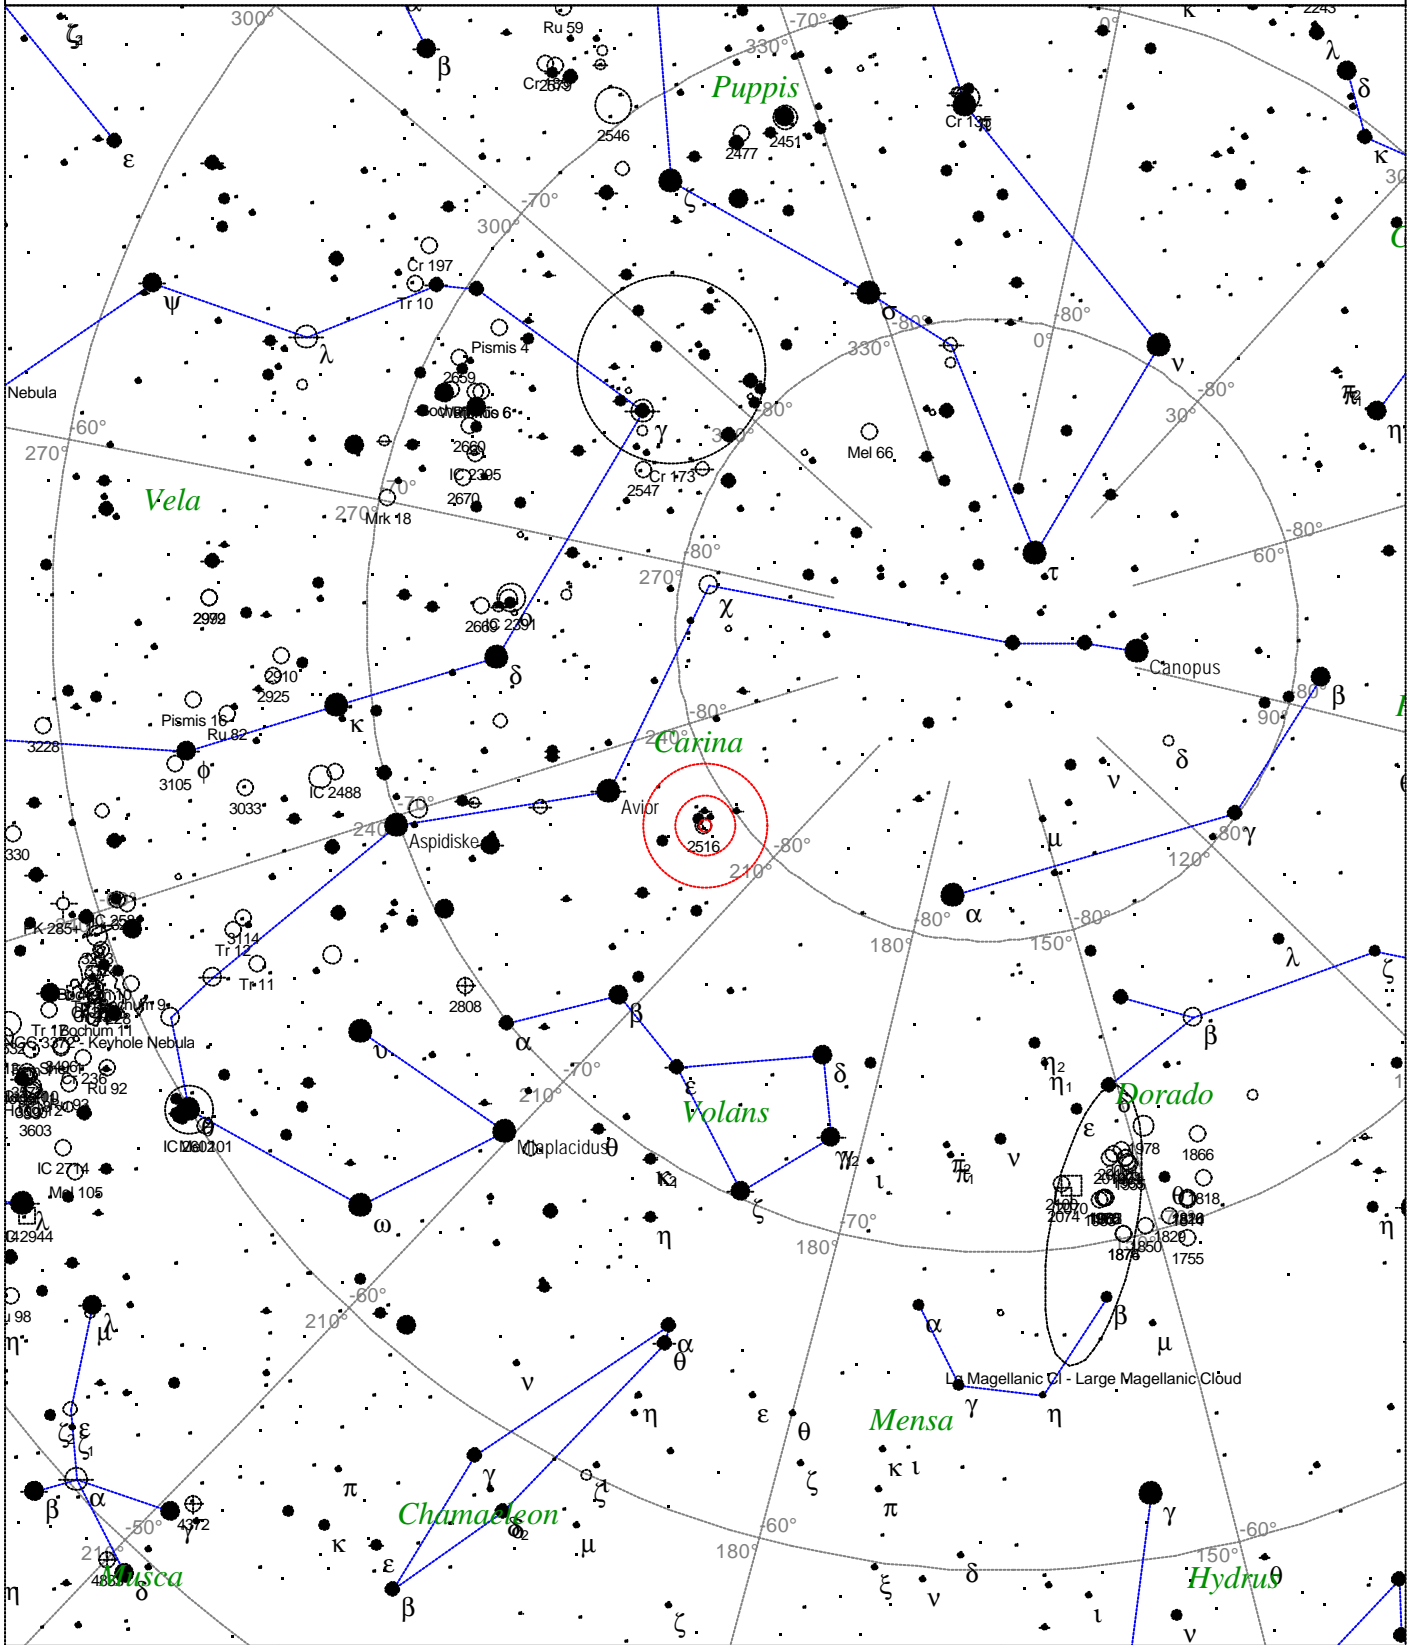

Caldwell 96 - NGC 2516

<p>STARS</p> <ul style="list-style-type: none"> ● <3 ● 3.5 ● 4 ● 4.5 ● 5 ● 5.5 ● 6 ● 6.5 ● >7 	<p>SYMBOLS</p> <ul style="list-style-type: none"> ● Multiple star ○ Variable star ☄ Comet ☾ Galaxy □ Bright nebula □ Dark nebula ⊕ Globular cluster ○ Open cluster ♁ Planetary nebula ⊠ Quasar △ Radio source × X-ray source ○ Other object 	<p><i>Caldwell 96 - NGC 2516</i> <i>Type of object: Open cluster</i> <i>Magnitude: 3.0</i> <i>Size: 21.0'</i> <i>Right ascension: 7h 58m 8s</i> <i>Declination: -60° 45' 16"</i> <i>Constellation: Carina</i></p>
---	---	---

Local Time: 19:40:11 12-Sep-2002	UTC: 19:40:11 12-Sep-2002	Sidereal Time: 18:56:39
Location: 53° 27' 0" N 2° 31' 0" W	RA: 7h58m08s Dec: -60° 45' Field: 45.0°	Julian Day: 2452530.3196