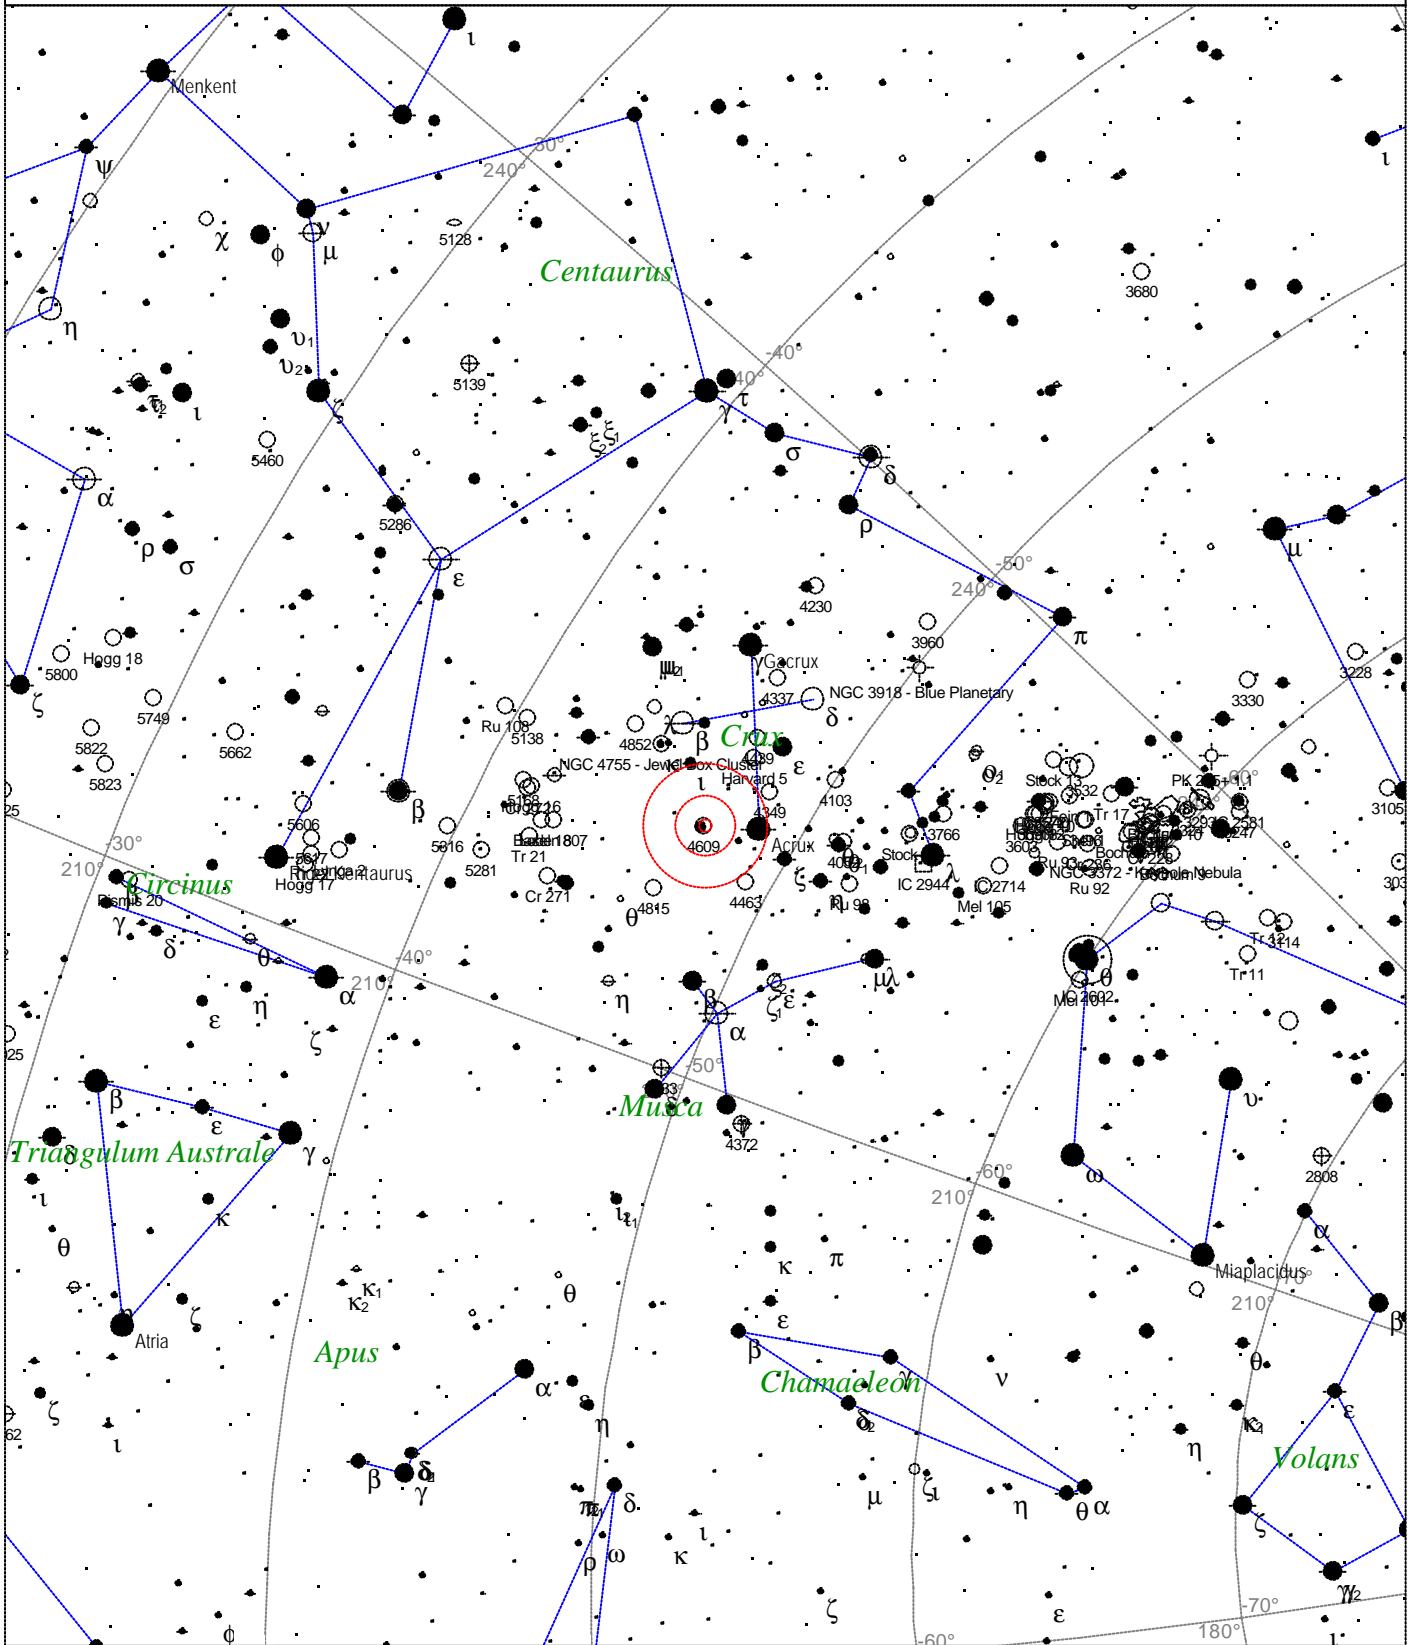

Caldwell 98 - NGC 4609

<p>STARS</p> <ul style="list-style-type: none"> ● <3 ● 3.5 ● 4 ● 4.5 ● 5 ● 5.5 · 6 · 6.5 · >7 	<p>SYMBOLS</p> <ul style="list-style-type: none"> ● Multiple star ○ Variable star ☄ Comet ☉ Galaxy □ Bright nebula □ Dark nebula ⊕ Globular cluster ○ Open cluster ⊕ Planetary nebula ⊗ Quasar △ Radio source × X-ray source ○ Other object 	<p><i>Caldwell 98 - NGC 4609</i> Type of object: Open cluster Magnitude: 6.0 Size: 5.0' Right ascension: 12h 42m 25s Declination: -63° 0' 28" Constellation: Crux</p>
---	---	---

Local Time: 19:40:11 12-Sep-2002	UTC: 19:40:11 12-Sep-2002	Sidereal Time: 18:56:39
Location: 53° 27' 0" N 2° 31' 0" W	RA: 12h42m25s Dec: -63° 00' Field: 45.0°	Julian Day: 2452530.3196