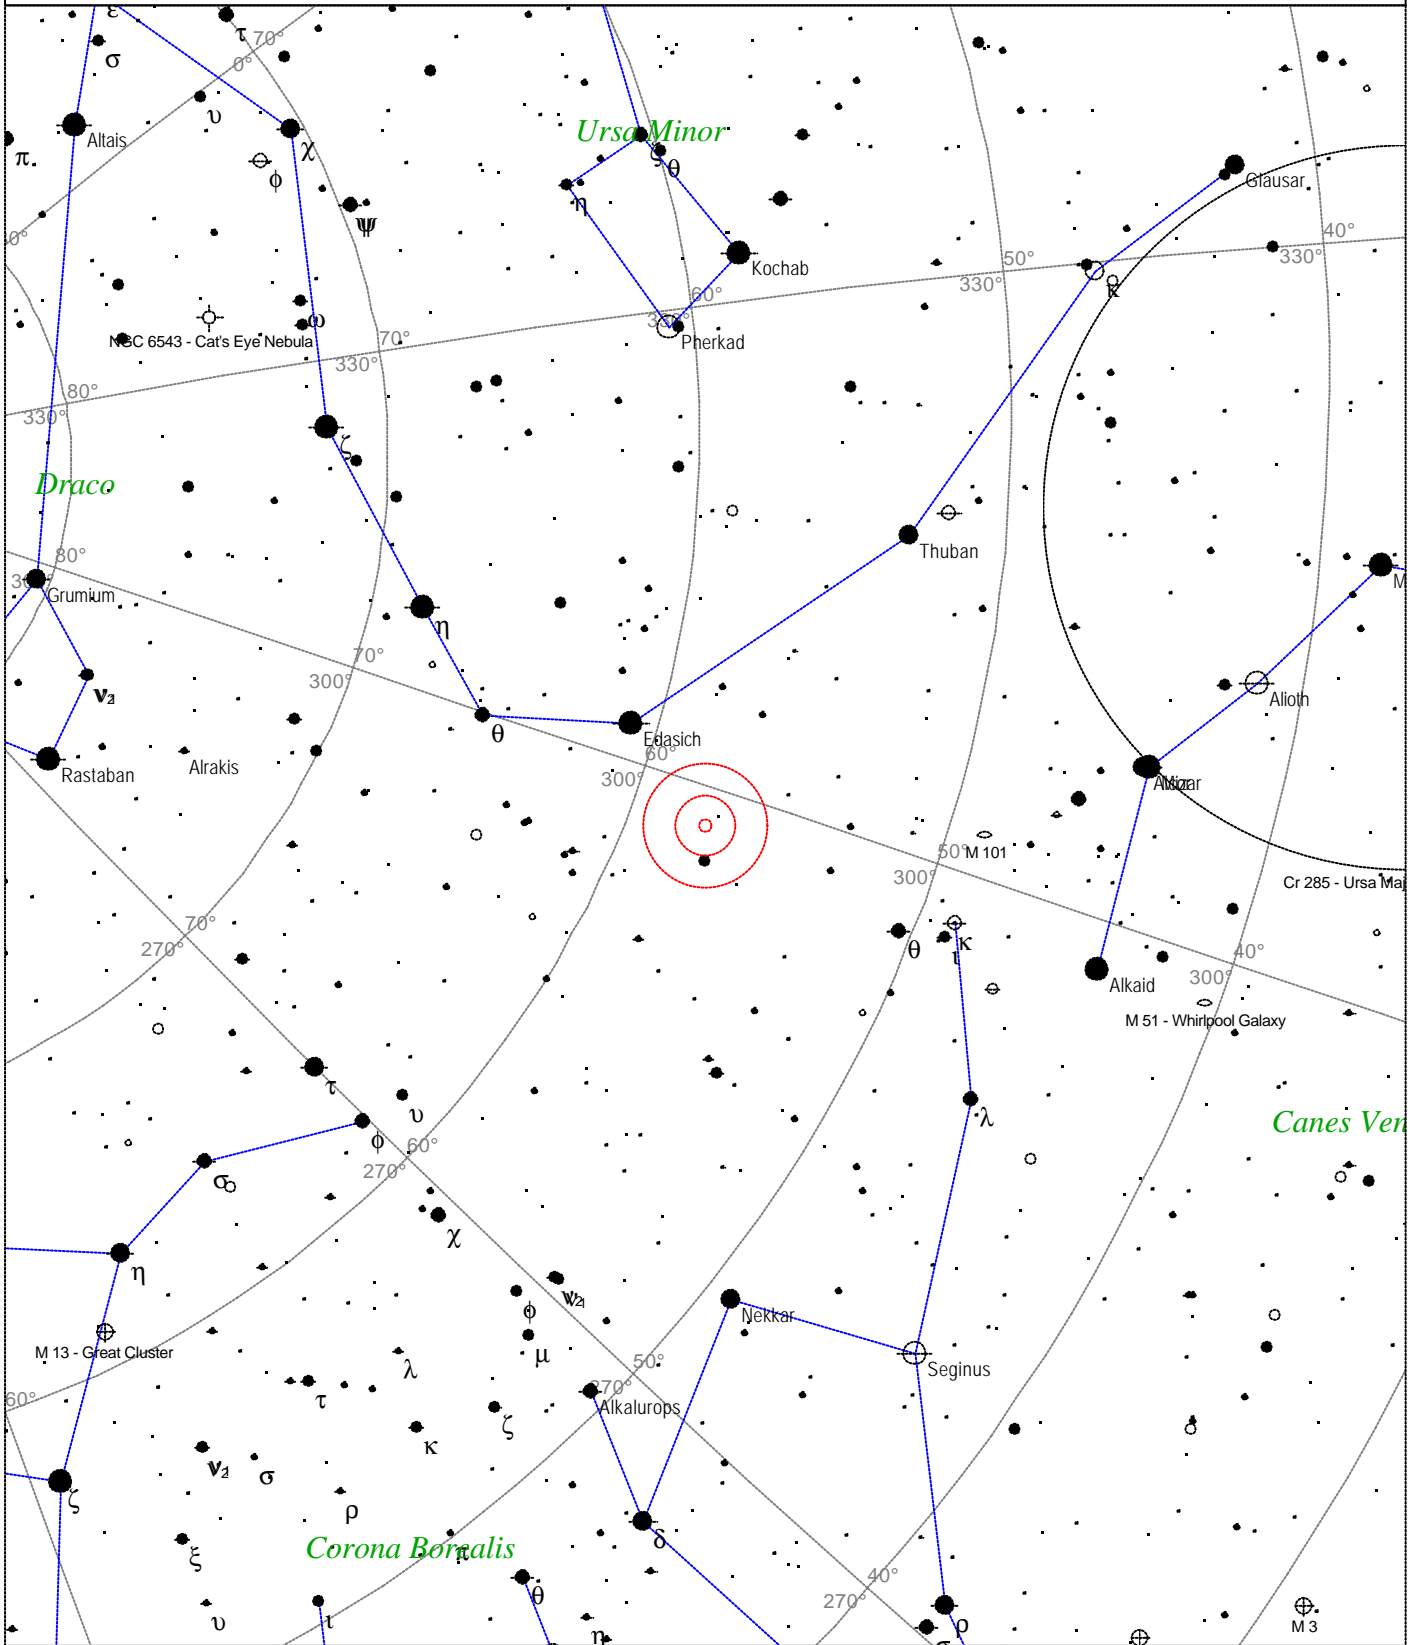

Messier 102 - Galaxy

STARS	SYMBOLS			Messier 102 - Galaxy
● <3	● Multiple star	□ Dark nebula	△ Radio source	Magnitude: 10.8
● 3.5	○ Variable star	⊕ Globular cluster	× X-ray source	Surface brightness: 11.8 mag/sq arcmin
● 4	☄ Comet	○ Open cluster	○ Other object	Size: 6.5'x3.1'
● 4.5	☄ Galaxy	⊕ Planetary nebula		Position angle: 128°
● 5	□ Bright nebula	☄ Quasar		Right ascension: 15h 6m 32s
● 5.5				Declination: +55° 45' 29"
				Constellation: Draco

Local Time: 19:40:11 12-Sep-2002 UTC: 19:40:11 12-Sep-2002 Sidereal Time: 18:56:39
 Location: 53° 27' 0" N 2° 31' 0" W RA: 15h06m32s Dec: +55° 45' Field: 45.0° Julian Day: 2452530.3196