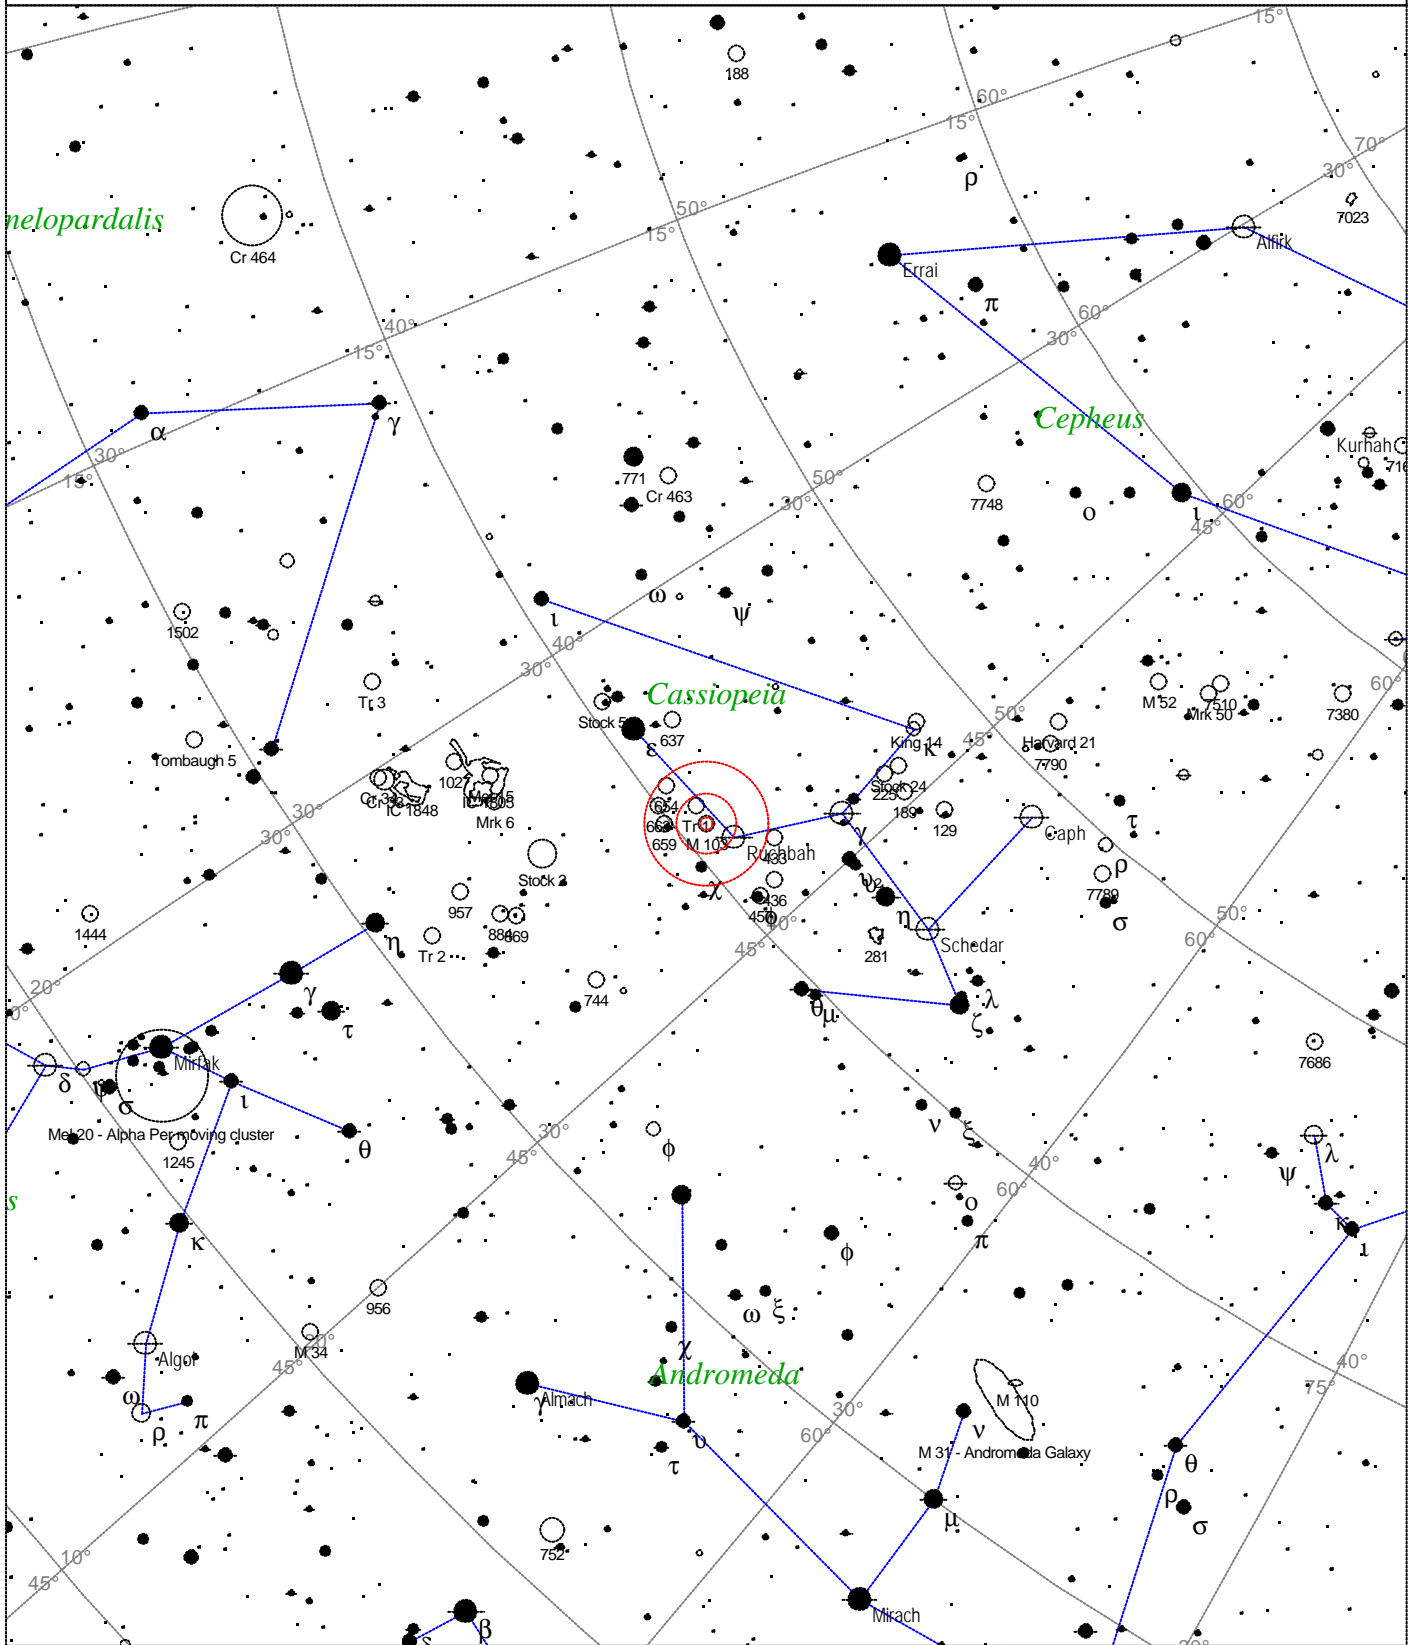

Messier 103 - Open cluster

<p>STARS</p> <ul style="list-style-type: none"> ● <3 ● 3.5 ● 4 ● 4.5 ● 5 ● 5.5 ● 6 ● 6.5 ● >7 	<p>SYMBOLS</p> <ul style="list-style-type: none"> ● Multiple star ○ Variable star ☄ Comet ☾ Galaxy ☐ Bright nebula ☐ Dark nebula ⊕ Globular cluster ○ Open cluster ⊕ Planetary nebula ☄ Quasar △ Radio source × X-ray source ○ Other object 	<p>Messier 103 - Open cluster Magnitude: 7.4 Size: 6.0' Right ascension: 1h 33m 33s Declination: +60° 40' 9" Constellation: Cassiopeia</p>
---	---	---

Local Time: 19:40:11 12-Sep-2002
 Location: 53° 27' 0" N 2° 31' 0" W

UTC: 19:40:11 12-Sep-2002
 RA: 1h33m33s Dec: +60° 40' Field: 45.0°

Sidereal Time: 18:56:39
 Julian Day: 2452530.3196