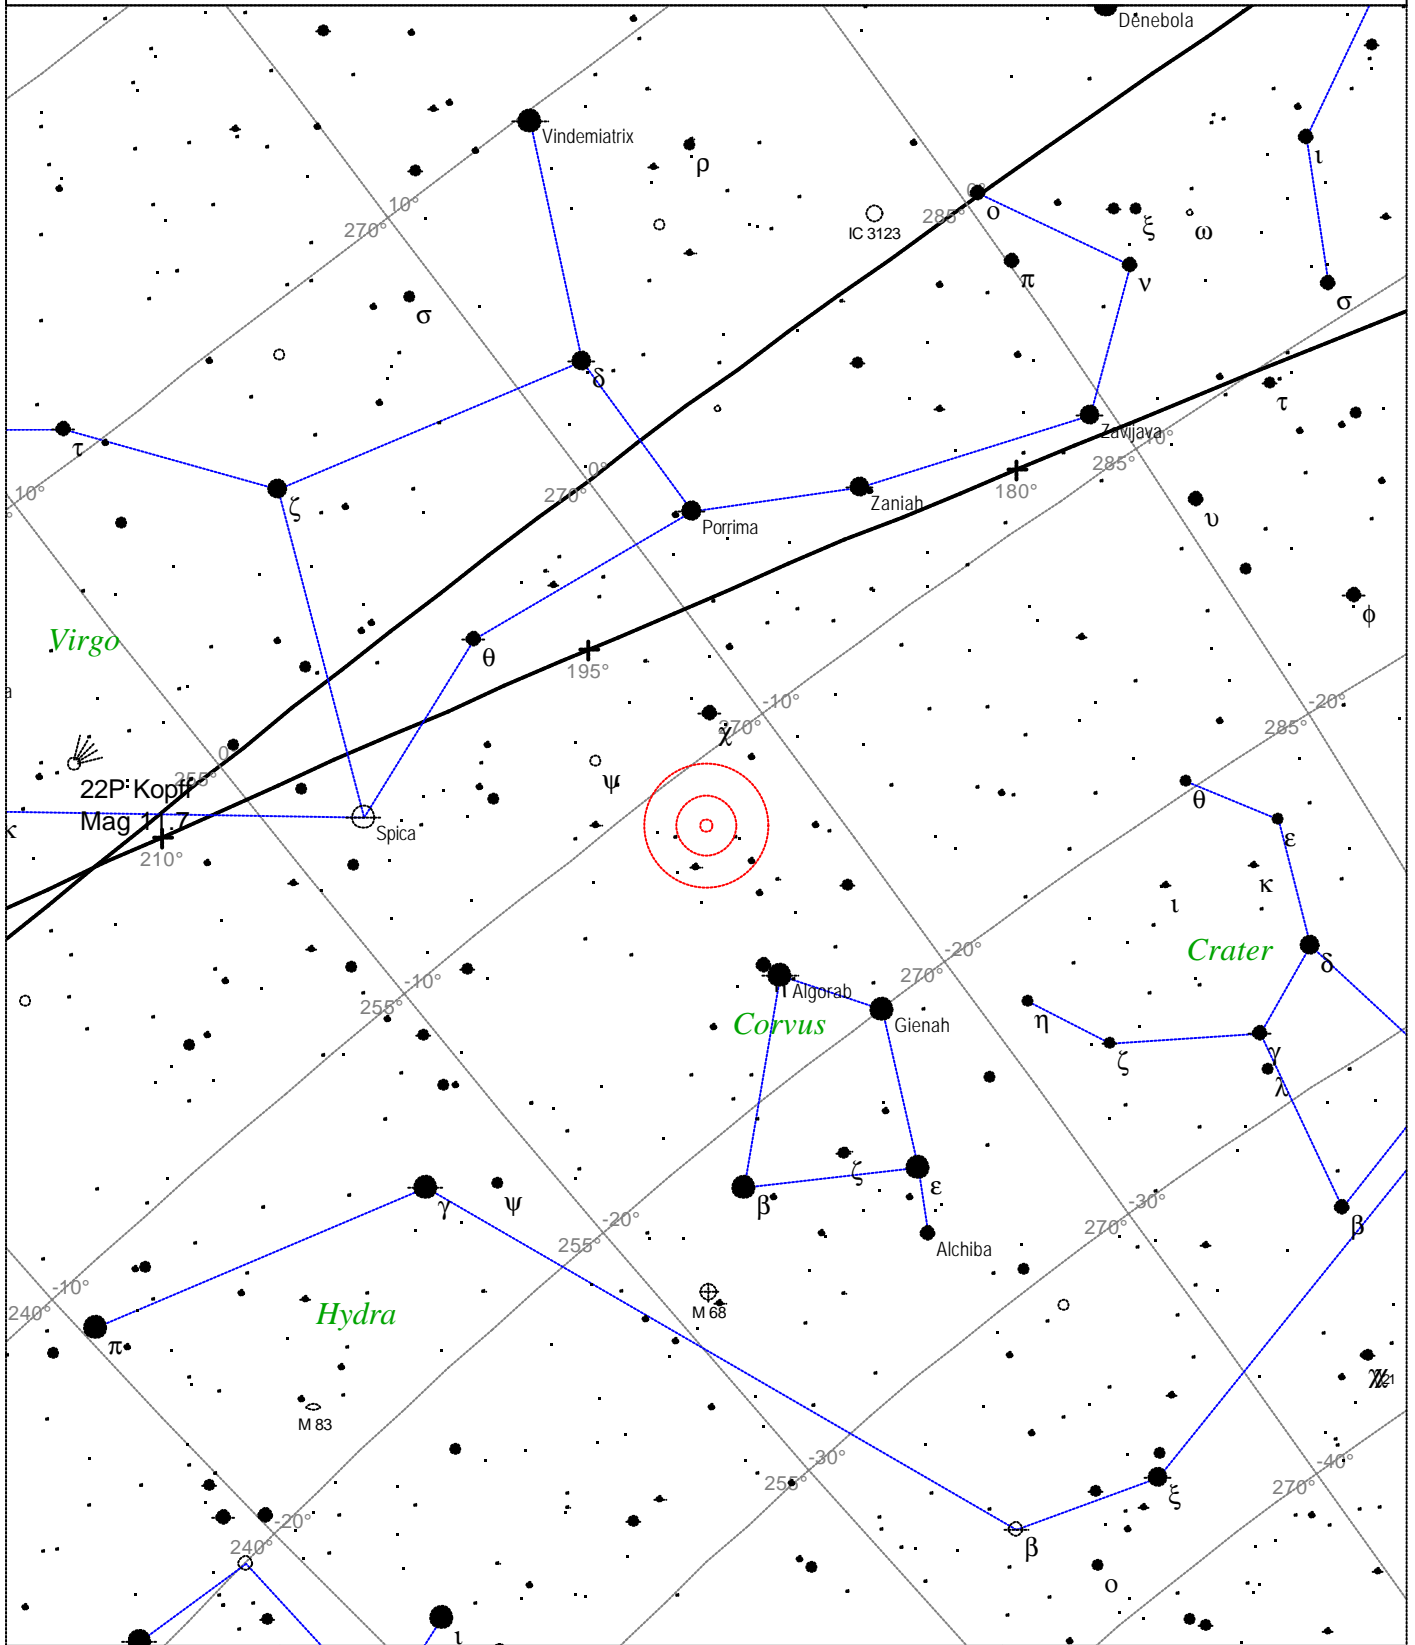

Messier 104 - Sombrero Galaxy

<p>STARS</p> <ul style="list-style-type: none"> ● <3 ● 3.5 ● 4 ● 4.5 ● 5 ● 5.5 		<p>SYMBOLS</p> <ul style="list-style-type: none"> ● Multiple star ○ Variable star ☄ Comet ☾ Galaxy □ Bright nebula ◻ Dark nebula ⊕ Globular cluster ○ Open cluster ♁ Planetary nebula ☉ Quasar △ Radio source ✕ X-ray source ○ Other object 		<p><i>Messier 104 - Sombrero Galaxy</i> Type of object: Galaxy Magnitude: 9.2 Surface brightness: 11.5 mag/sq arcmin Size: 8.6"x4.2" Position angle: 89° Right ascension: 12h 40m 5s Declination: -11° 38' 4"</p>
--	--	---	--	--

Local Time: 19:40:11 12-Sep-2002 UTC: 19:40:11 12-Sep-2002 Sidereal Time: 18:56:39
 Location: 53° 27' 0" N 2° 31' 0" W RA: 12h40m05s Dec: -11° 38' Field: 45.0° Julian Day: 2452530.3196