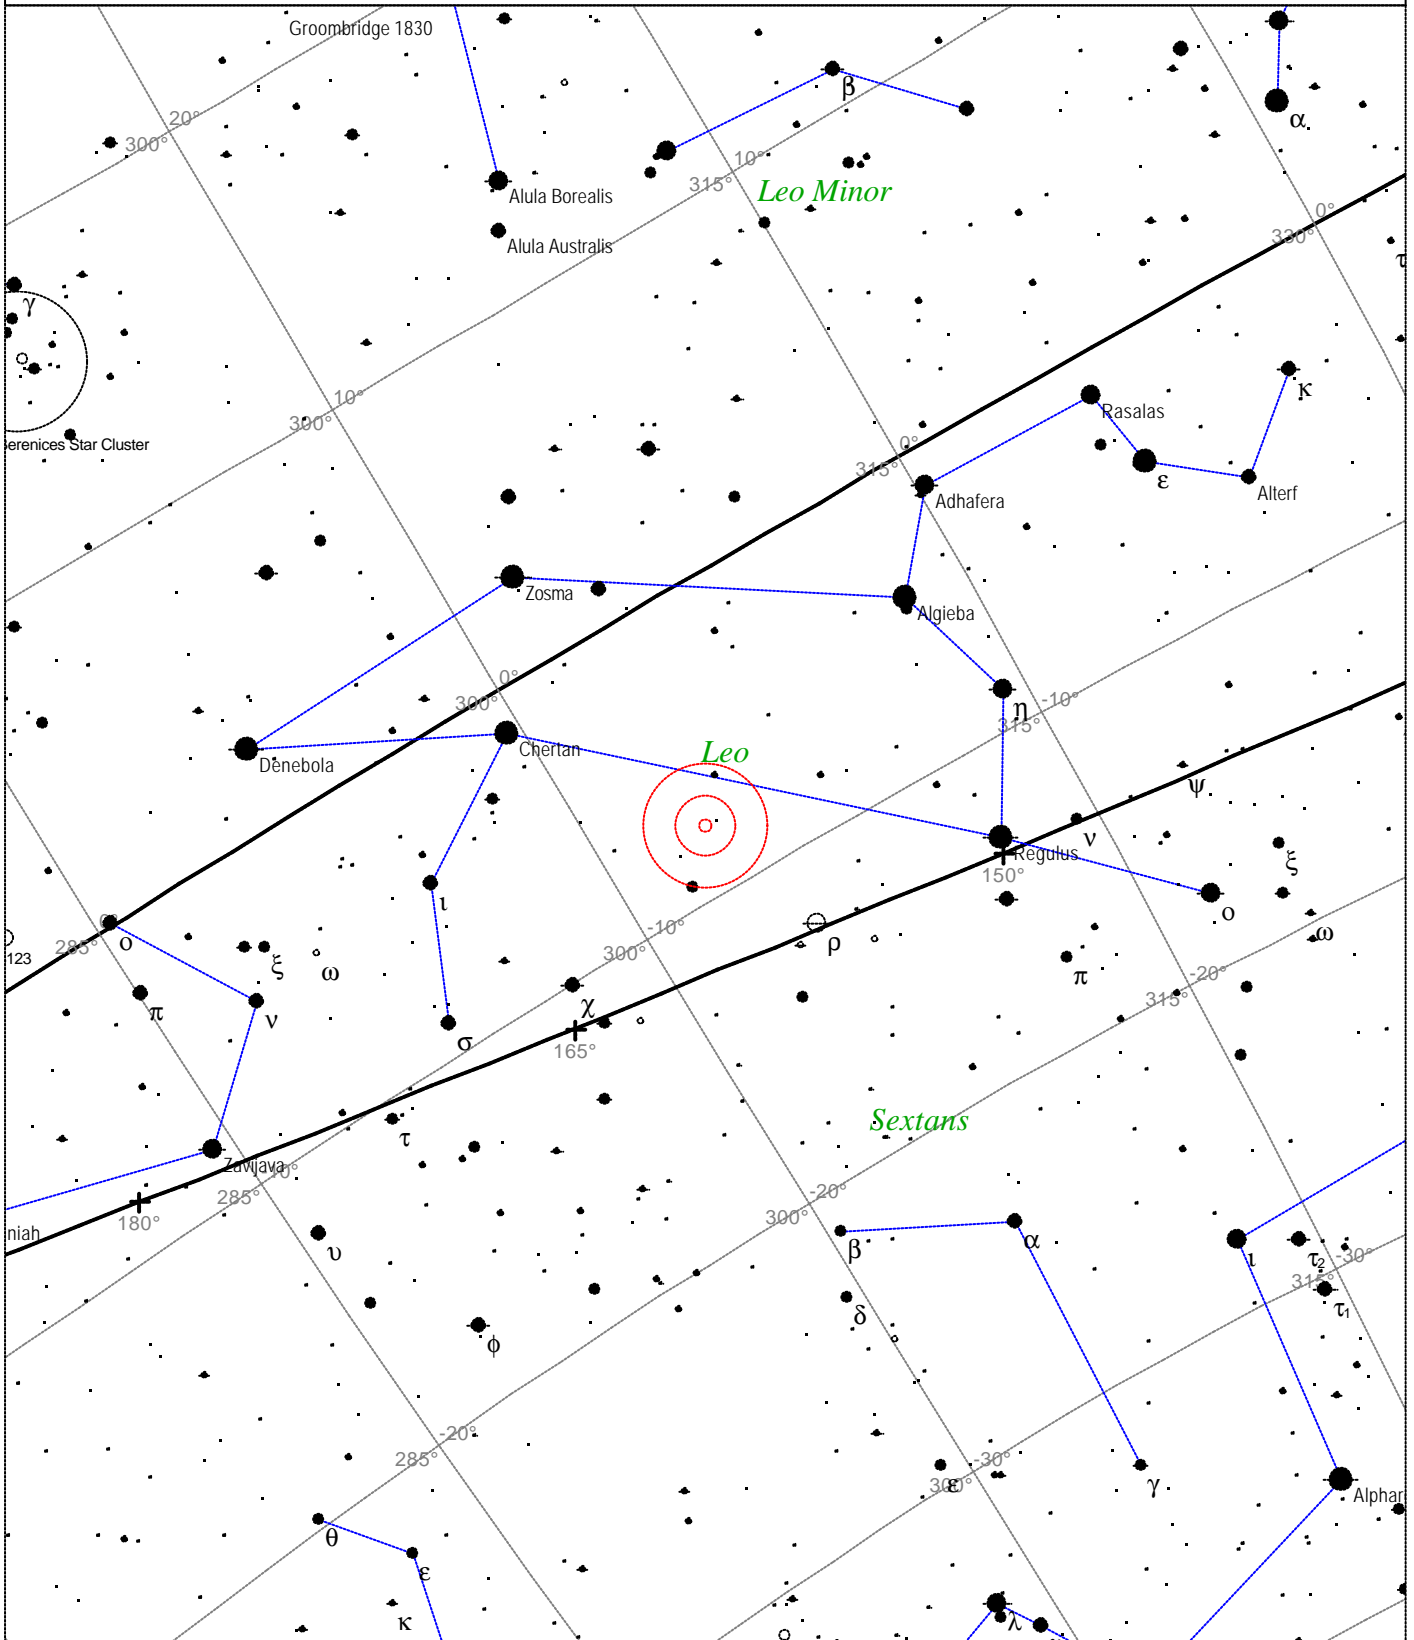

# Messier 105 - Galaxy

<b>STARS</b> ● <3    · 6 ● 3.5    · 6.5 ● 4        · >7 ● 4.5 ● 5 ● 5.5		<b>SYMBOLS</b> ● Multiple star    □ Dark nebula    △ Radio source ○ Variable star    ⊕ Globular cluster    × X-ray source ☄ Comet            ○ Open cluster        ○ Other object ☾ Galaxy            ⊕ Planetary nebula □ Bright nebula    ✕ Quasar			<i>Messier 105 - Galaxy</i> Magnitude: 10.5 Surface brightness: 11.8 mag/sq arcmin Size: 5.3'x4.8' Position angle: 60° Right ascension: 10h 47m 56s Declination: +12° 34' 13" Constellation: Leo
---	--	---	--	--	---

Local Time: 19:40:11 12-Sep-2002      UTC: 19:40:11 12-Sep-2002      Sidereal Time: 18:56:39  
 Location: 53° 27' 0" N 2° 31' 0" W      RA: 10h47m56s Dec: +12° 34' 13"      Field: 45.0°      Julian Day: 2452530.3196