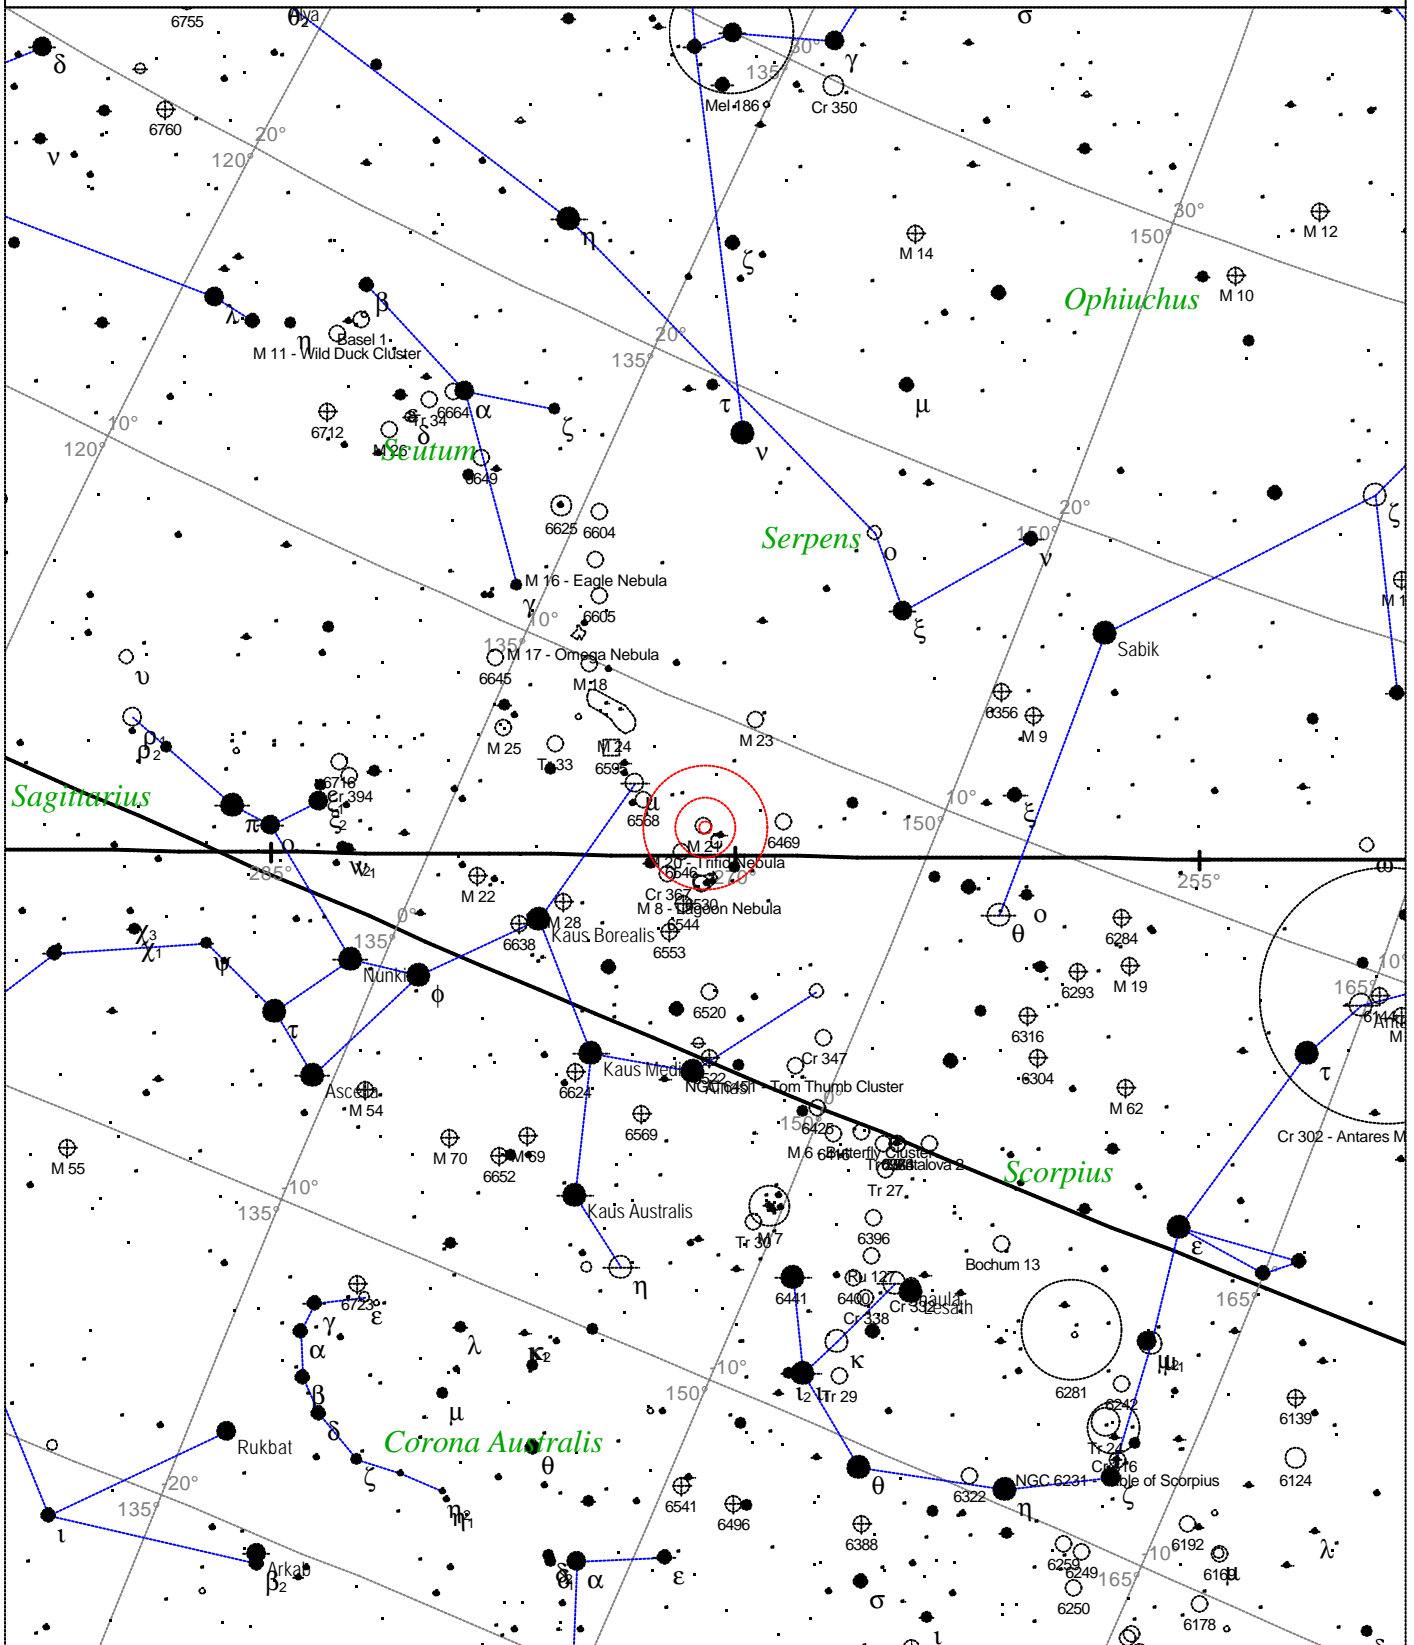

Messier 21 - Open Cluster

STARS	SYMBOLS			Messier 21 - Open cluster
● <3	● Multiple star	◻ Dark nebula	△ Radio source	Magnitude: 5.9
● 3.5	○ Variable star	⊕ Globular cluster	× X-ray source	Size: 13.0'
● 4	☄ Comet	○ Open cluster	○ Other object	Right ascension: 18h 4m 22s
● 4.5	☄ Galaxy	♁ Planetary nebula		Declination: -22° 29' 26"
● 5	◻ Bright nebula	☄ Quasar		Constellation: Sagittarius
● 5.5				

Local Time: 16:06:39 12-Sep-2002
 Location: 53° 27' 0" N 2° 31' 0" W

UTC: 16:06:39 12-Sep-2002
 RA: 18h04m22s Dec: -22° 29' Field: 45.0°

Sidereal Time: 15:22:32
 Julian Day: 2452530.1713