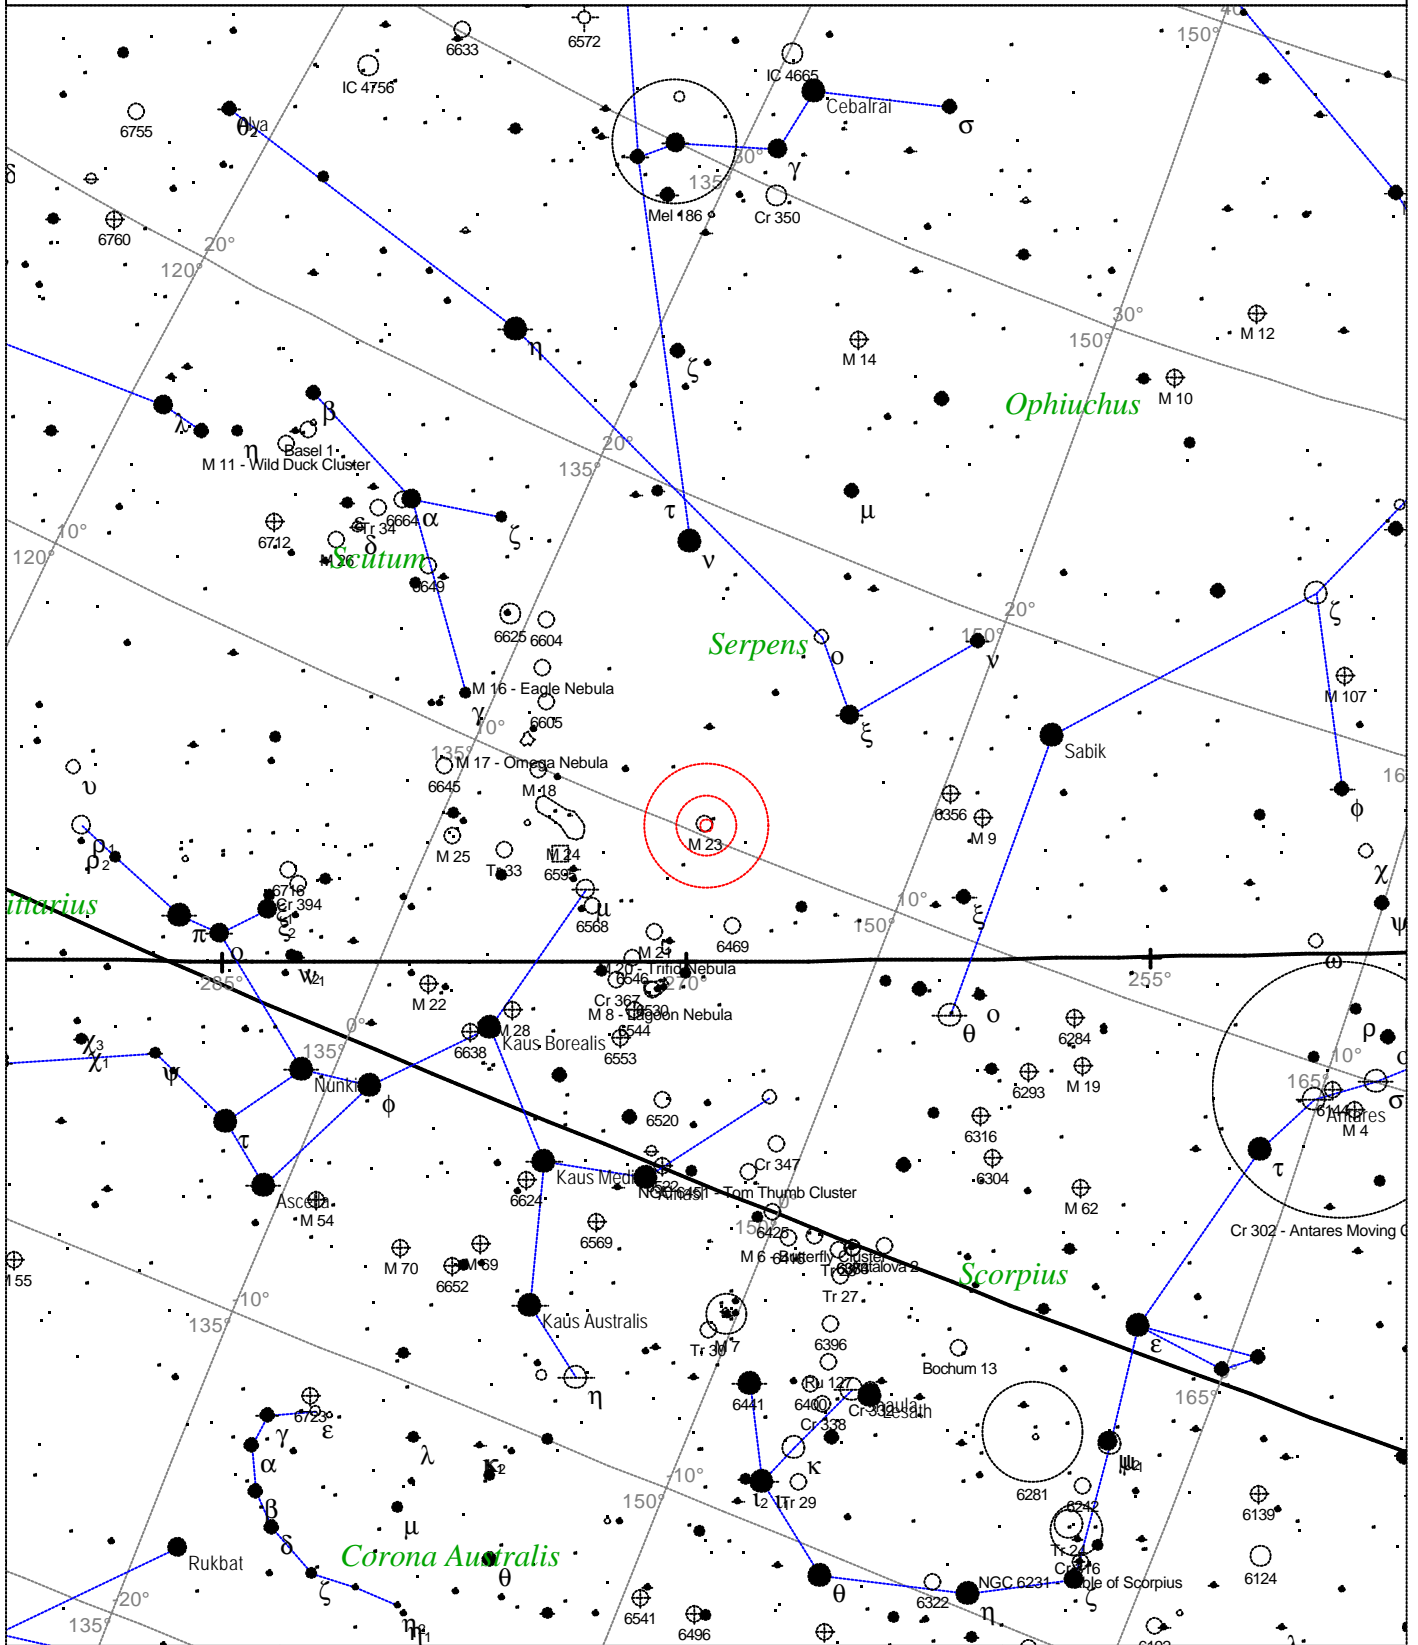

Messier 23 - Open Cluster

<p>STARS</p> <ul style="list-style-type: none"> ● <3 ● 3.5 ● 4 ● 4.5 ● 5 ● 5.5 ● 6 ● 6.5 ● >7 	<p>SYMBOLS</p> <ul style="list-style-type: none"> ● Multiple star ○ Variable star ☄ Comet ☉ Galaxy □ Bright nebula ◻ Dark nebula ⊕ Globular cluster ○ Open cluster ♁ Planetary nebula ☉ Quasar △ Radio source ✕ X-ray source ○ Other object 	<p>Messier 23 - Open cluster Magnitude: 5.5 Size: 27.0' Right ascension: 17h 57m 13s Declination: -18° 59' 9" Constellation: Sagittarius</p>
---	---	---

Local Time: 16:06:39 12-Sep-2002 UTC: 16:06:39 12-Sep-2002 Sidereal Time: 15:22:32
 Location: 53° 27' 0" N 2° 31' 0" W RA: 17h57m13s Dec: -18° 59' Field: 45.0° Julian Day: 2452530.1713