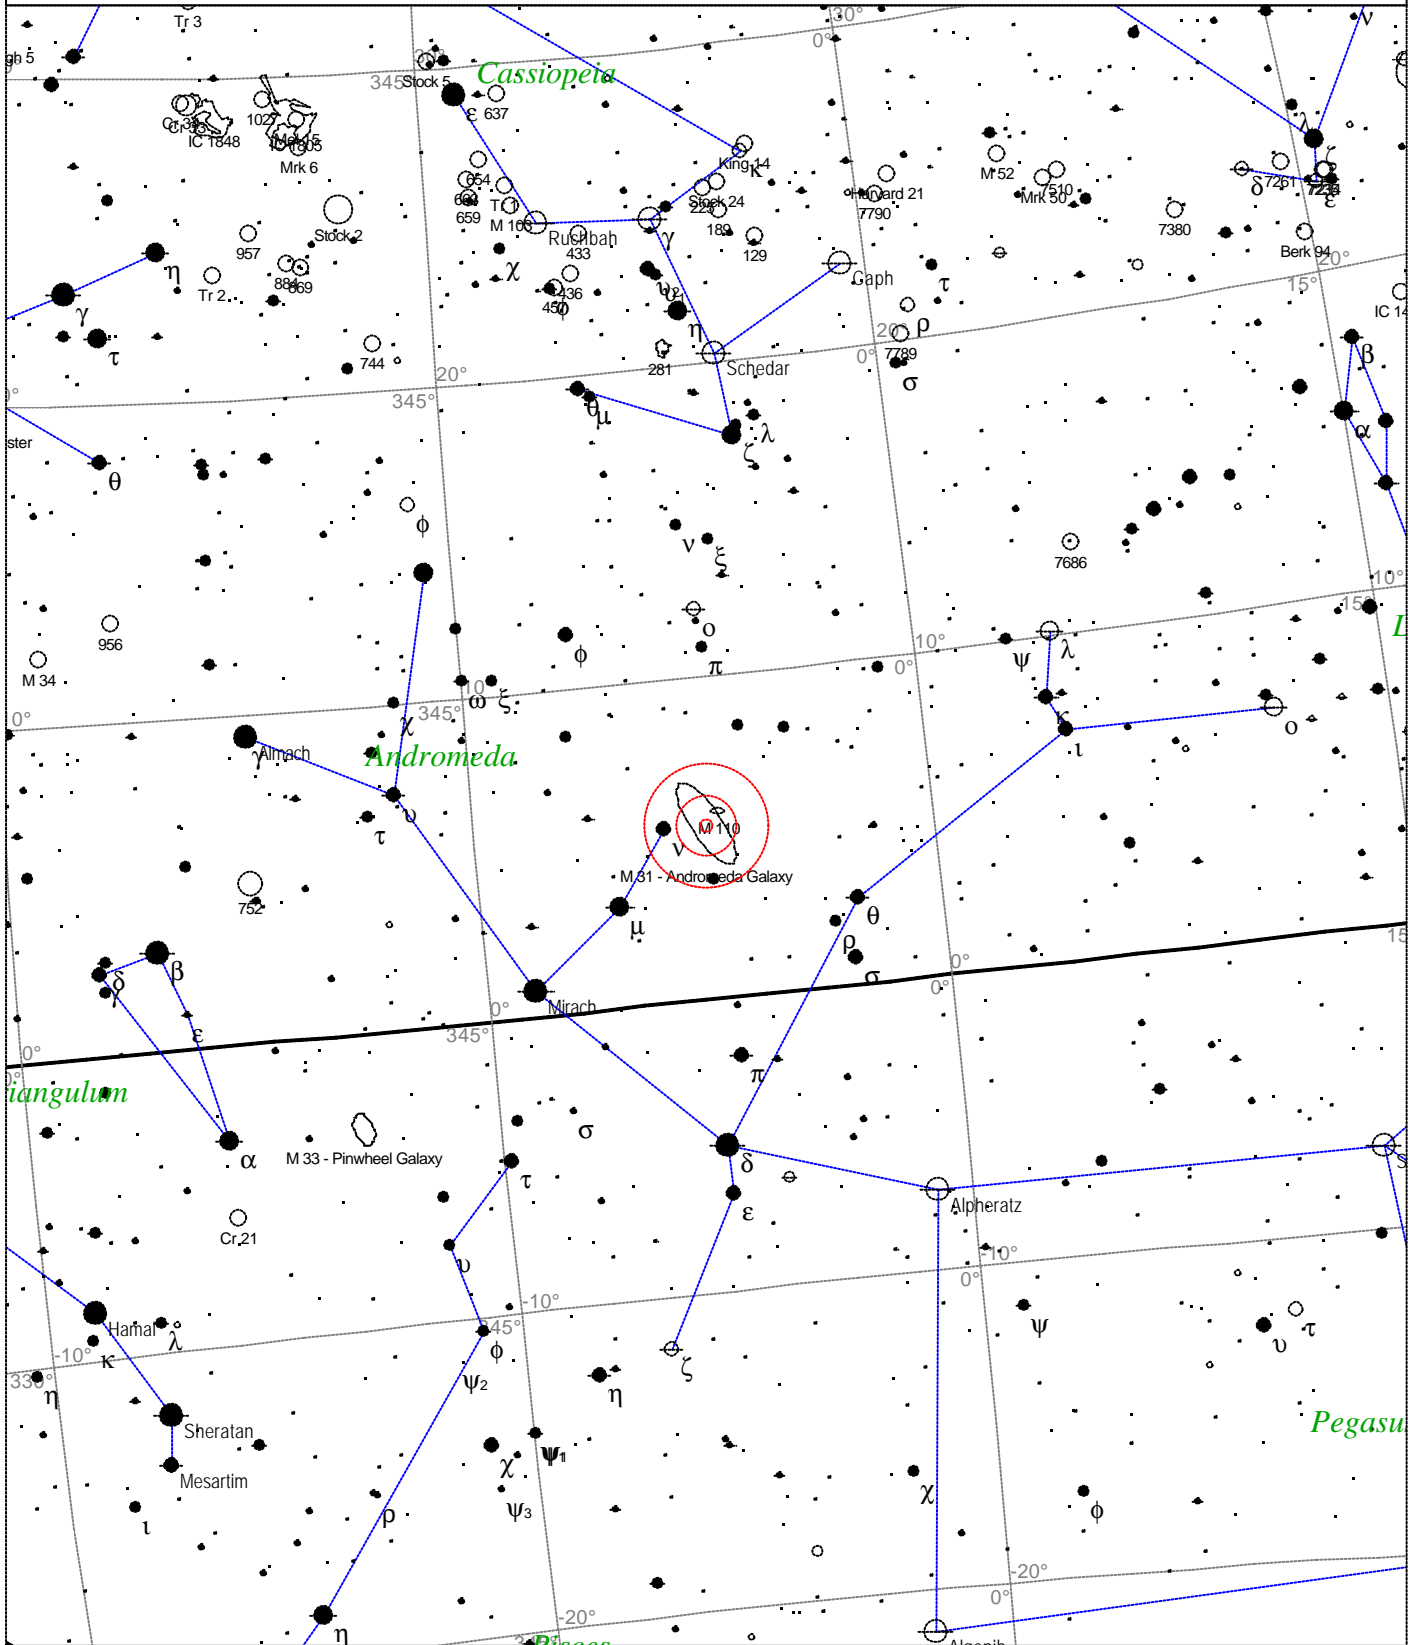

Messier 31 - Andromeda Galaxy

STARS		SYMBOLS			<i>Messier 31 - Andromeda Galaxy</i> Type of object: Galaxy Magnitude: 4.3 Surface brightness: 12.6 mag/sq arcmin Size: 189.1'x61.7' Position angle: 35° Right ascension: 0h 42m 53s Declination: +41° 16' 55"
● <3	· 6	● Multiple star	□ Dark nebula	△ Radio source	
● 3.5	· 6.5	○ Variable star	⊕ Globular cluster	× X-ray source	
● 4	· >7	☄ Comet	○ Open cluster	○ Other object	
● 4.5		☾ Galaxy	⊕ Planetary nebula		
● 5		□ Bright nebula	☄ Quasar		
● 5.5					

Local Time: 12:48:02 12-Sep-2002
 Location: 53° 27' 0" N 2° 31' 0" W

UTC: 12:48:02 12-Sep-2002
 RA: 0h42m53s Dec: +41° 16' Field: 45.0°

Sidereal Time: 12:03:22
 Julian Day: 2452530.0334