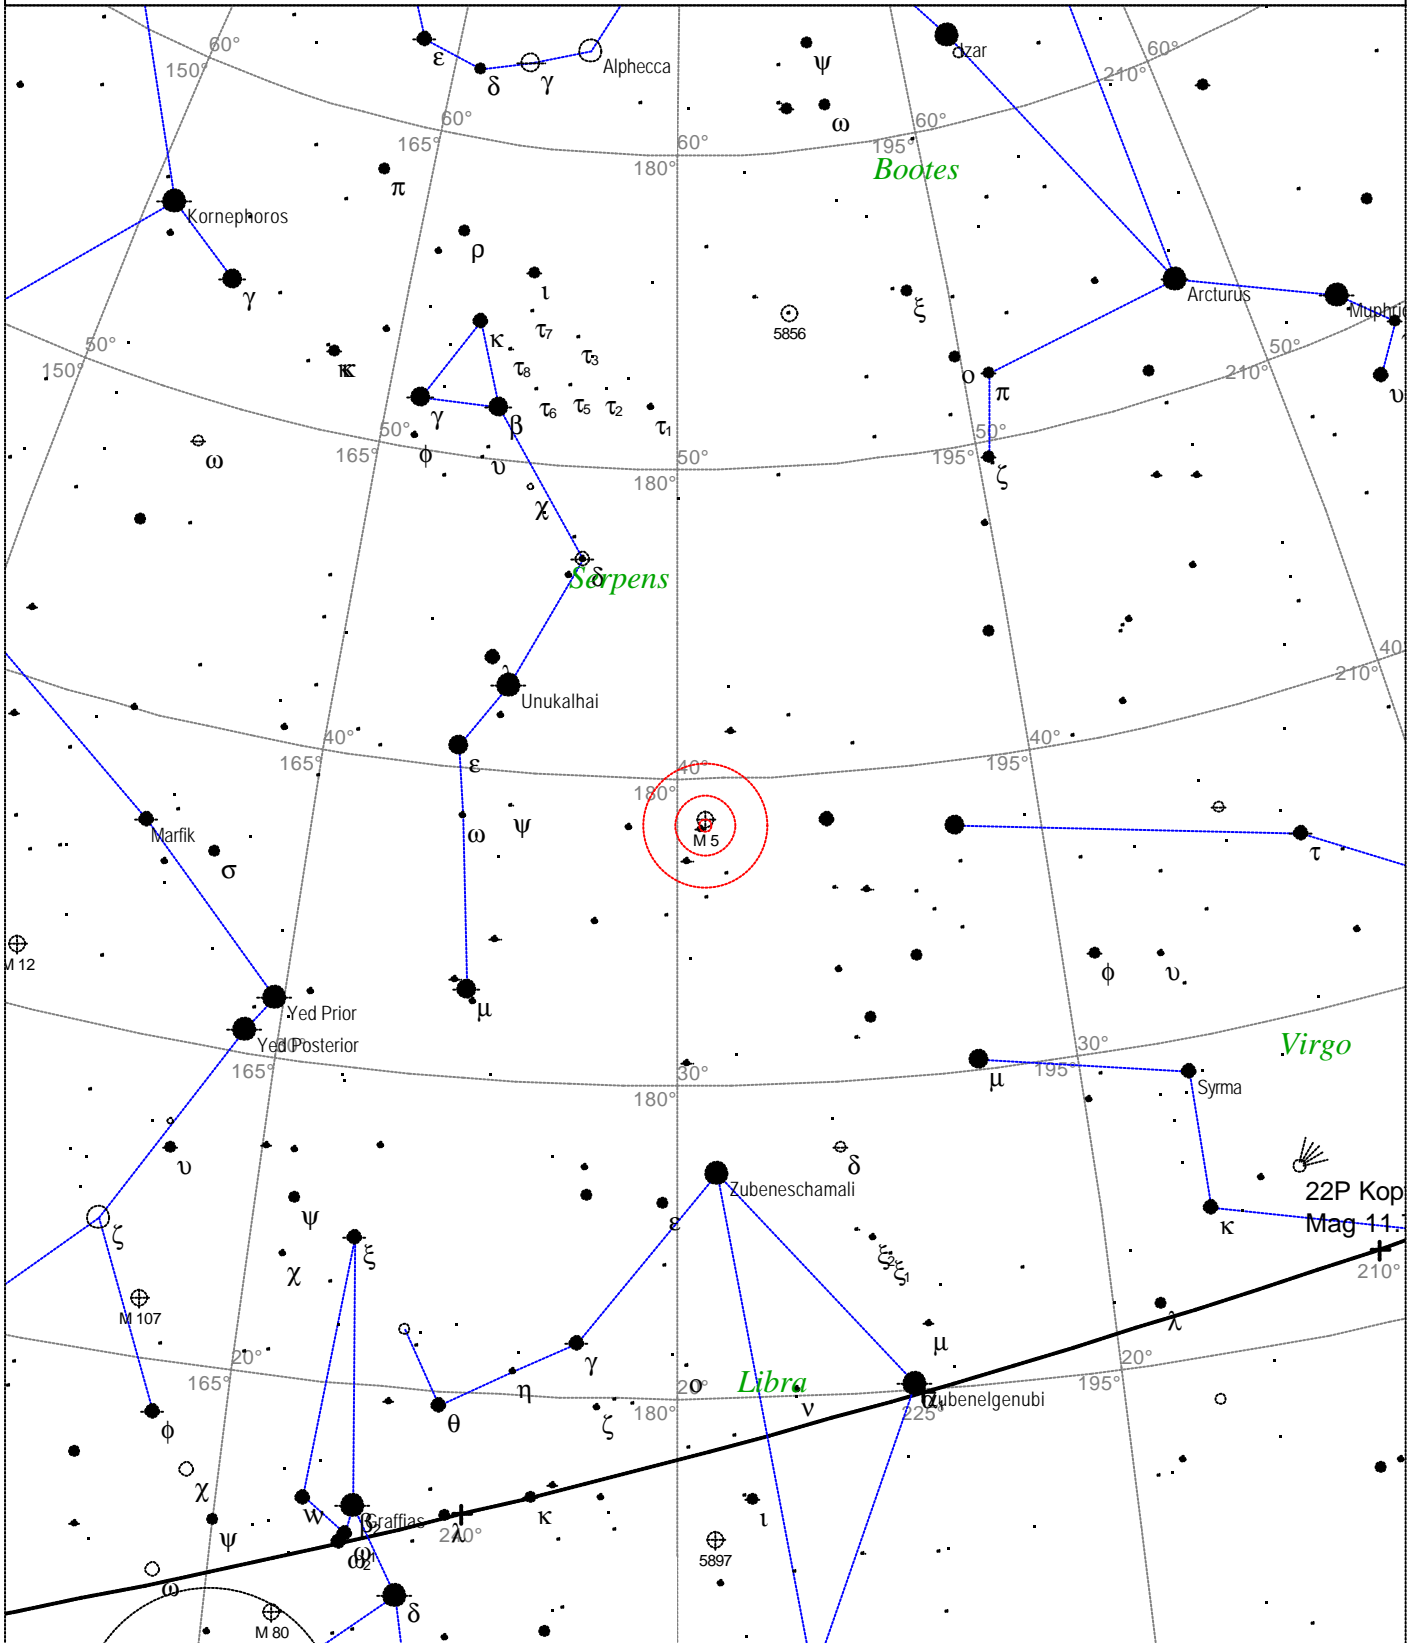

Messier 5 - Globular cluster

STARS

- <3
- 3.5
- 4
- 4.5
- 5
- 5.5
- 6
- >6.5

SYMBOLS

- Multiple star
- Variable star
- ☄ Comet
- ☉ Galaxy
- Bright nebula
- ◻ Dark nebula
- ⊕ Globular cluster
- Open cluster
- ⊕ Planetary nebula
- ⊗ Quasar
- △ Radio source
- × X-ray source
- Other object

Messier 5 - Globular cluster

Magnitude: 5.7

Size: 19.9'

Right ascension: 15h 18m 40s

Declination: +2° 4' 33"

Constellation: Serpens

Local Time: 16:06:39 12-Sep-2002

UTC: 16:06:39 12-Sep-2002

Sidereal Time: 15:22:32

Location: 53° 27' 0" N 2° 31' 0" W

RA: 15h18m57s Dec: +1° 56' Field: 45.0°

Julian Day: 2452530.1713