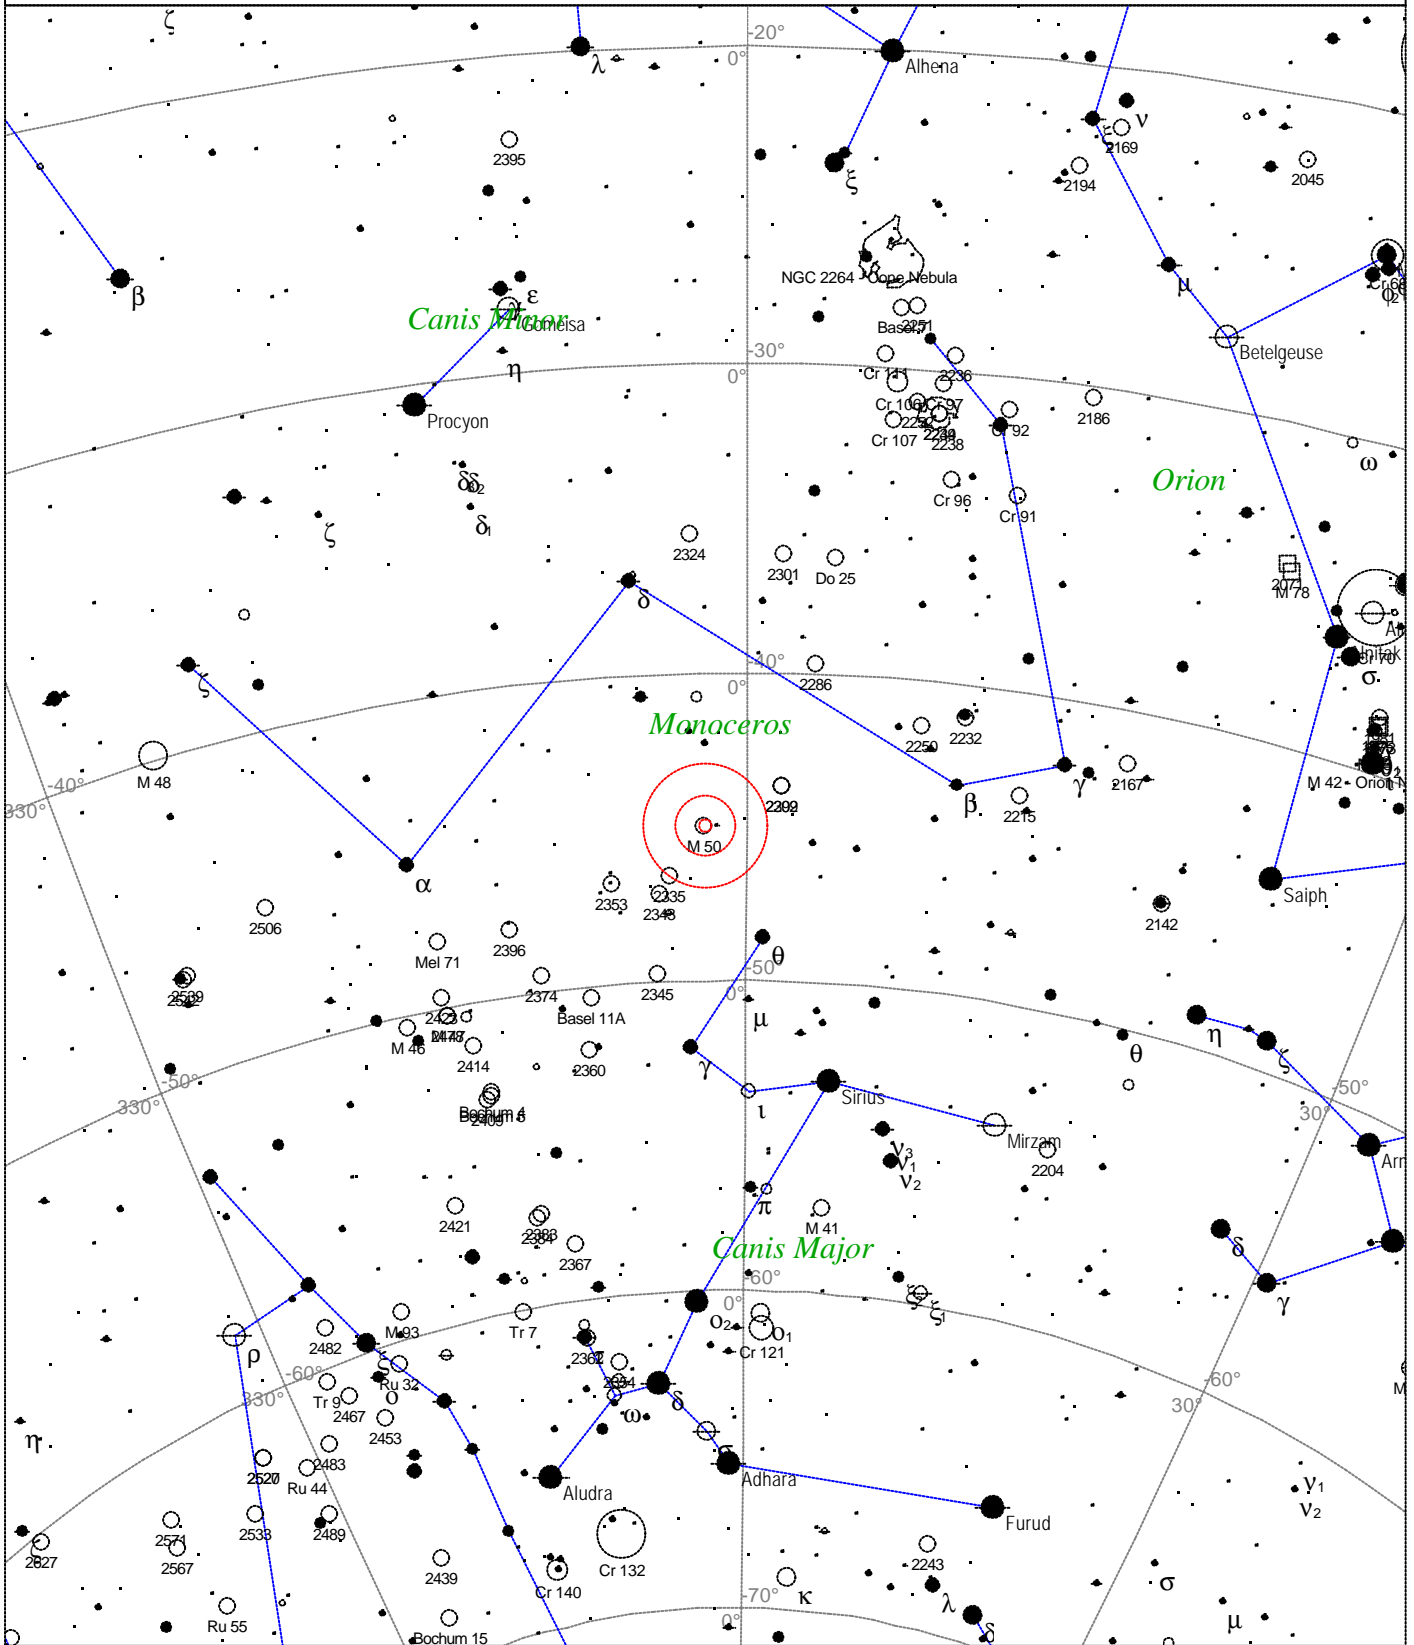

Messier 50 - Open Cluster

<p>STARS</p> <ul style="list-style-type: none"> ● <3 ● 3.5 ● 4 ● 4.5 ● 5 ● 5.5 	<p>SYMBOLS</p> <ul style="list-style-type: none"> ● Multiple star ○ Variable star ☄ Comet ☐ Galaxy ☐ Bright nebula ☐ Dark nebula ⊕ Globular cluster ○ Open cluster ⊕ Planetary nebula ☒ Quasar △ Radio source × X-ray source ○ Other object 	<p>Messier 50 - Open cluster Magnitude: 5.9 Size: 16.0' Right ascension: 7h 2m 13s Declination: -8° 22' 59" Constellation: Monoceros</p>
--	---	---

Local Time: 19:40:11 12-Sep-2002 UTC: 19:40:11 12-Sep-2002 Sidereal Time: 18:56:39
 Location: 53° 27' 0" N 2° 31' 0" W RA: 7h02m13s Dec: -8° 22' Field: 45.0° Julian Day: 2452530.3196