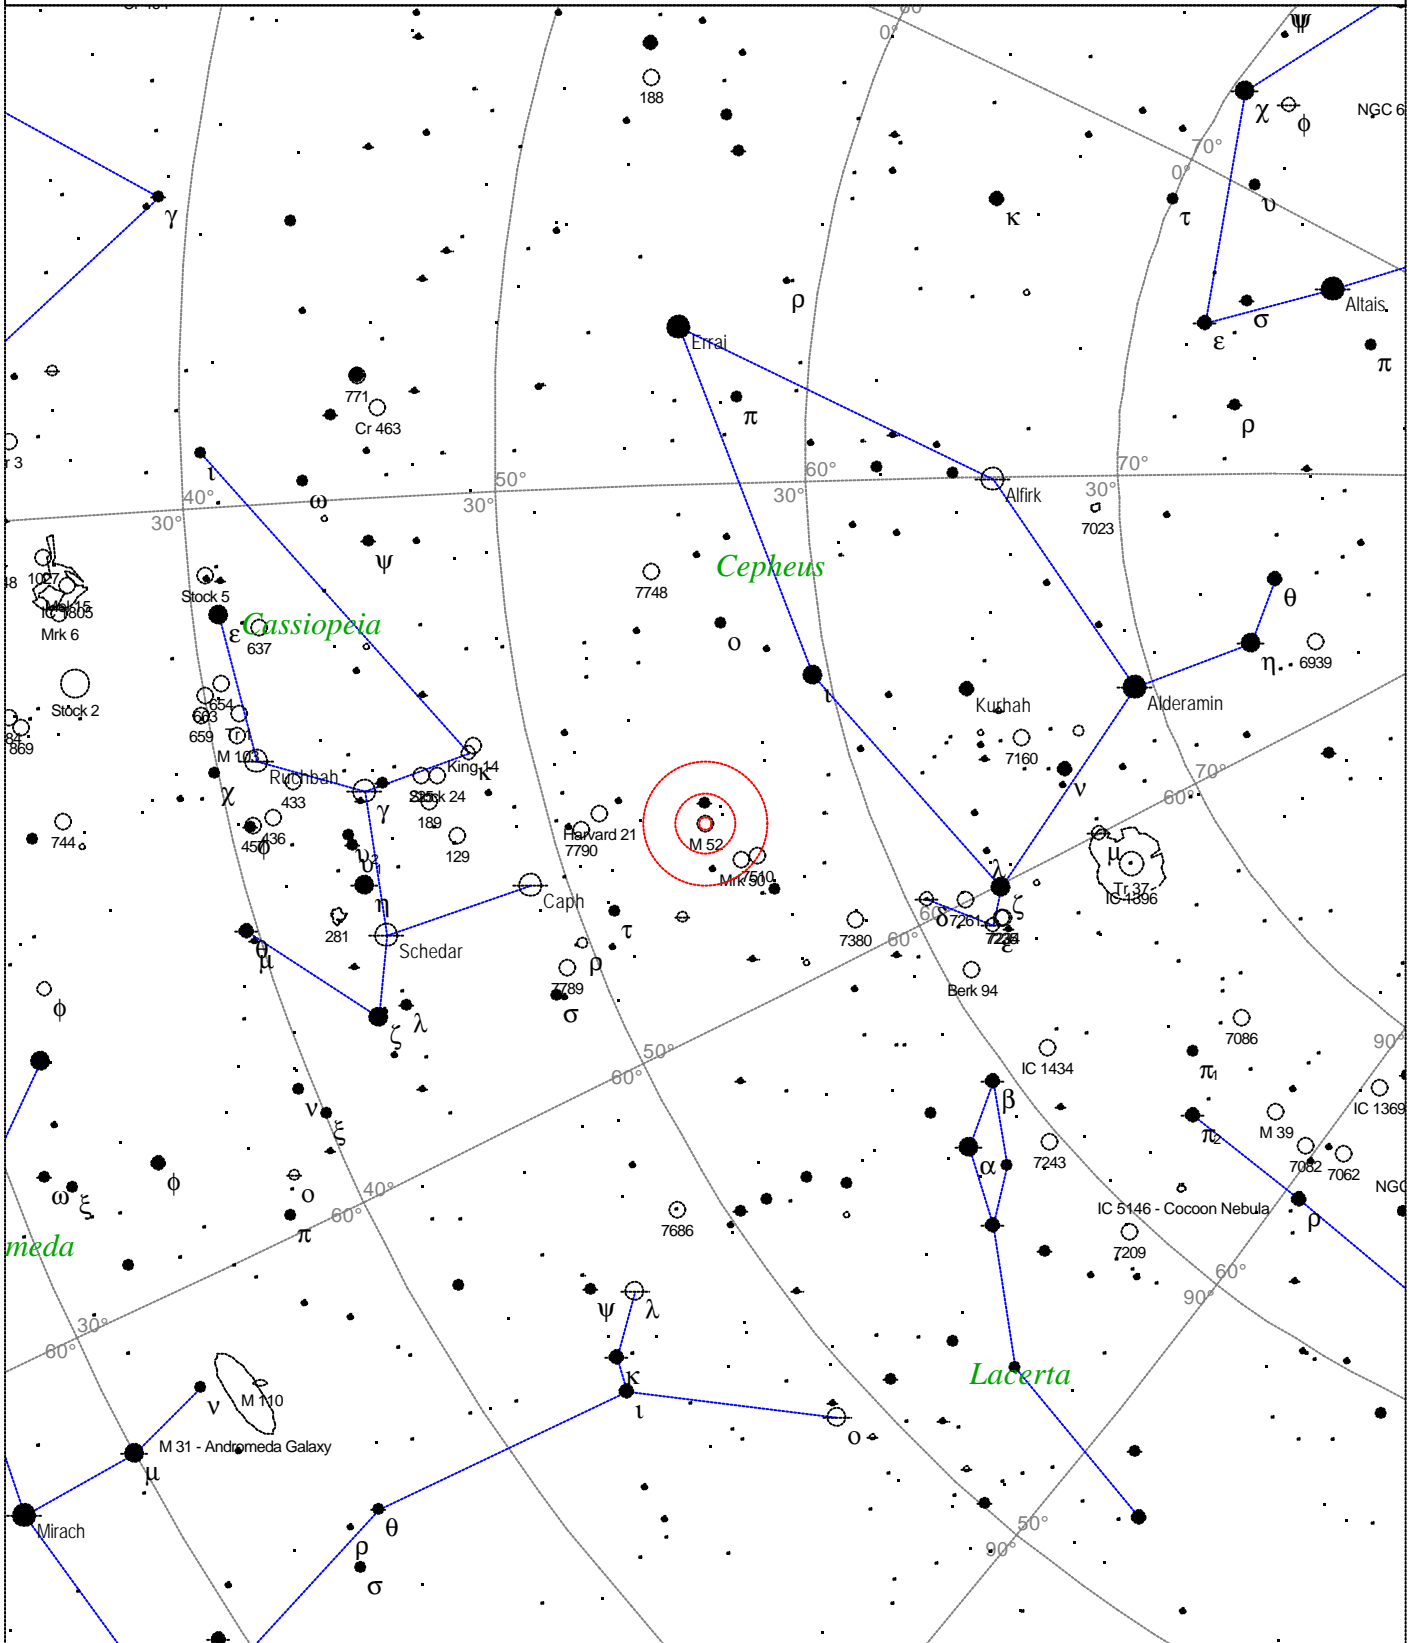

Messier 52 - Open Cluster

<p>STARS</p> <ul style="list-style-type: none"> ● <3 ● 3.5 ● 4 ● 4.5 ● 5 ● 5.5 ● 6 ● >6.5 	<p>SYMBOLS</p> <ul style="list-style-type: none"> ● Multiple star ○ Variable star ☾ Comet ☾ Galaxy □ Bright nebula □ Dark nebula ⊕ Globular cluster ○ Open cluster ⊕ Planetary nebula ⊗ Quasar △ Radio source × X-ray source ○ Other object 	<p><i>Messier 52 - Open cluster</i> <i>Magnitude: 6.9</i> <i>Size: 13.0'</i> <i>Right ascension: 23h 24m 59s</i> <i>Declination: +61° 37' 13"</i> <i>Constellation: Cassiopeia</i></p>
--	---	---

Local Time: 19:40:11 12-Sep-2002
 Location: 53° 27' 0" N 2° 31' 0" W

UTC: 19:40:11 12-Sep-2002
 RA: 23h24m59s Dec: +61° 37' Field: 45.0°

Sidereal Time: 18:56:39
 Julian Day: 2452530.3196