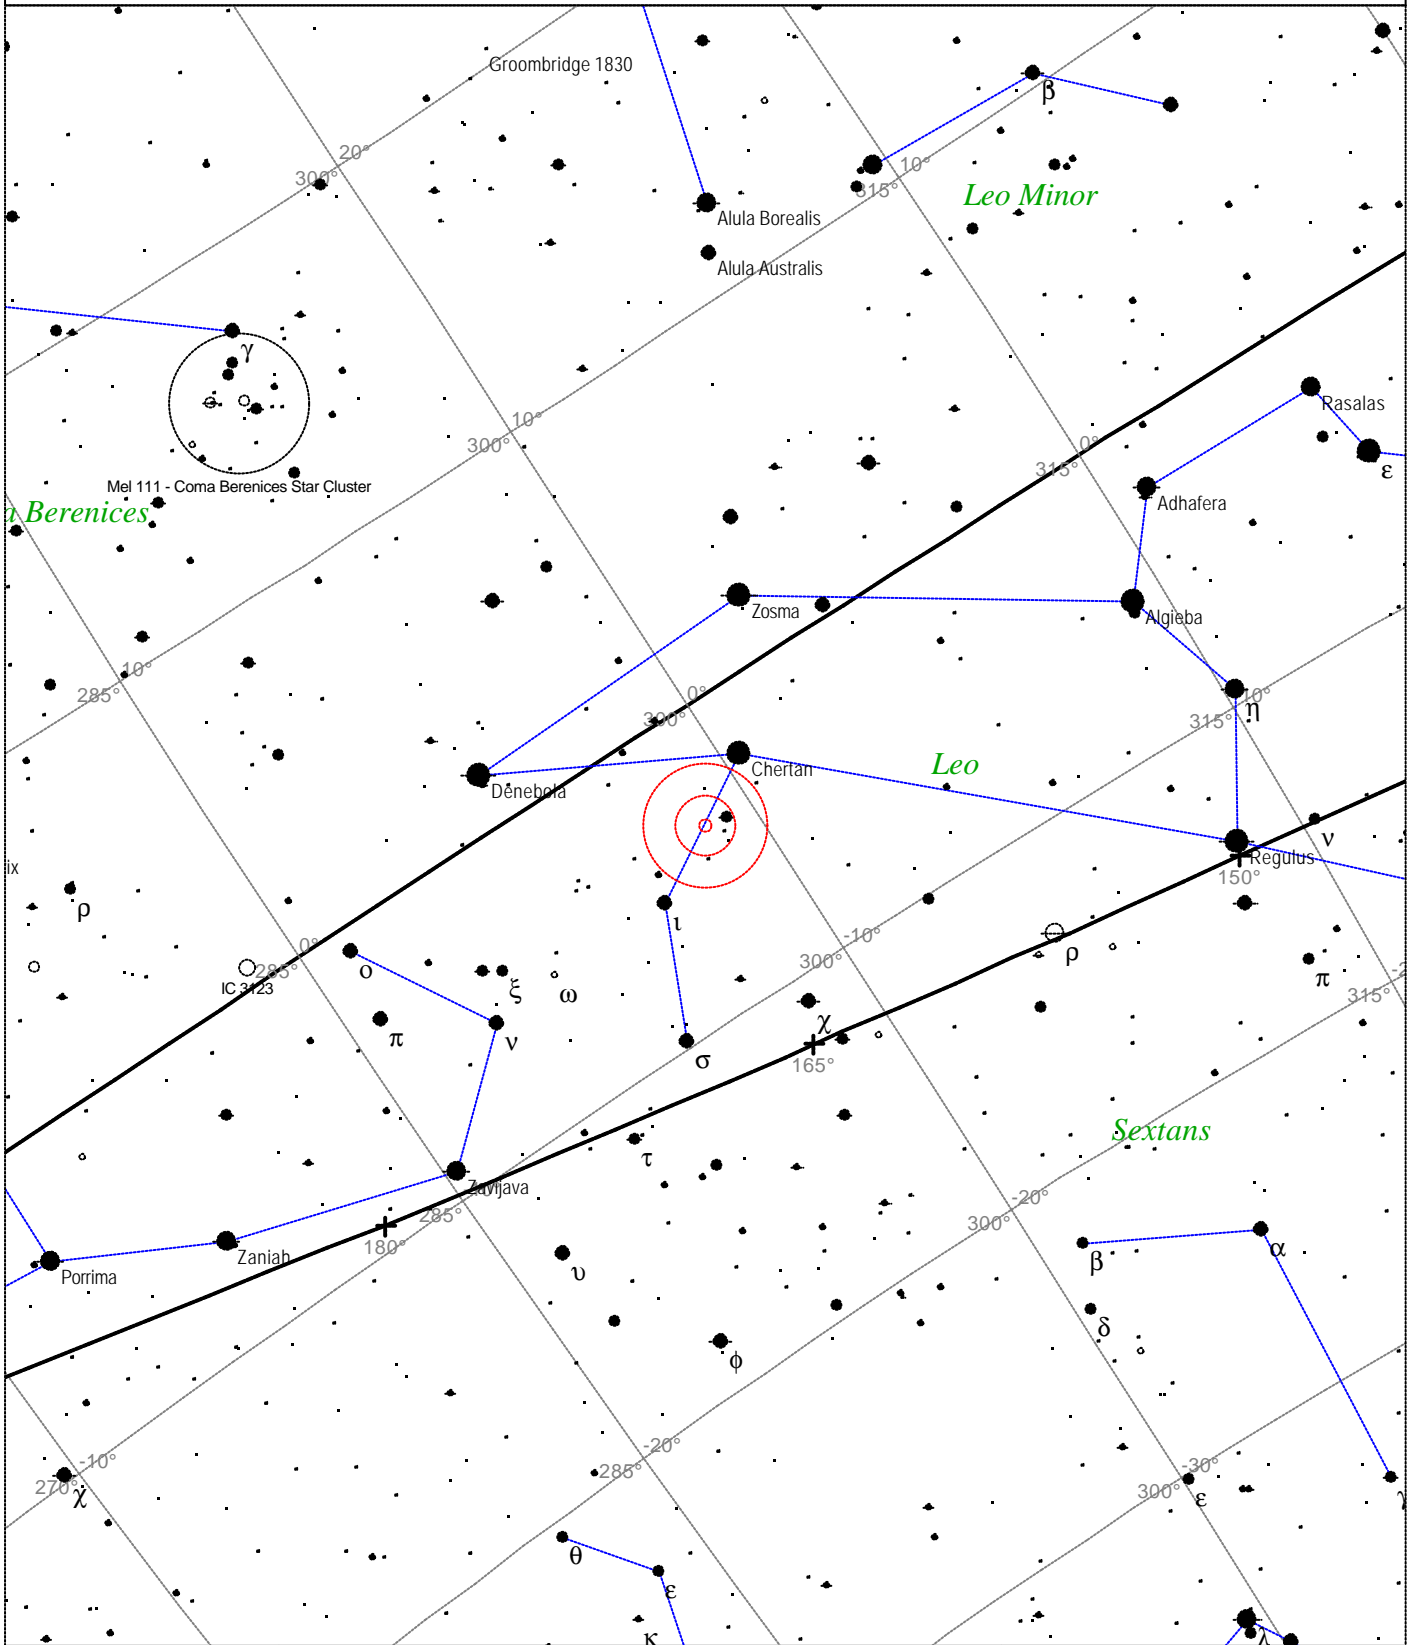

Messier 65 - Galaxy

STARS		SYMBOLS			<i>Messier 65 - Galaxy</i> Magnitude: 10.1 Surface brightness: 12.3 mag/sq arcmin Size: 9.0'x2.3' Position angle: 174° Right ascension: 11h 19m 2s Declination: +13° 4' 46" Constellation: Leo
● <3	· 6	● Multiple star	□ Dark nebula	△ Radio source	
● 3.5	· 6.5	○ Variable star	⊕ Globular cluster	× X-ray source	
● 4	· >7	☄ Comet	○ Open cluster	○ Other object	
● 4.5		☉ Galaxy	⊕ Planetary nebula		
● 5		□ Bright nebula	☉ Quasar		
● 5.5					

Local Time: 19:40:11 12-Sep-2002 UTC: 19:40:11 12-Sep-2002 Sidereal Time: 19:01:49
 Location: 53° 6' 50" N 1° 13' 20" W RA: 11h19m02s Dec: +13° 04' Field: 45.0° Julian Day: 2452530.3196