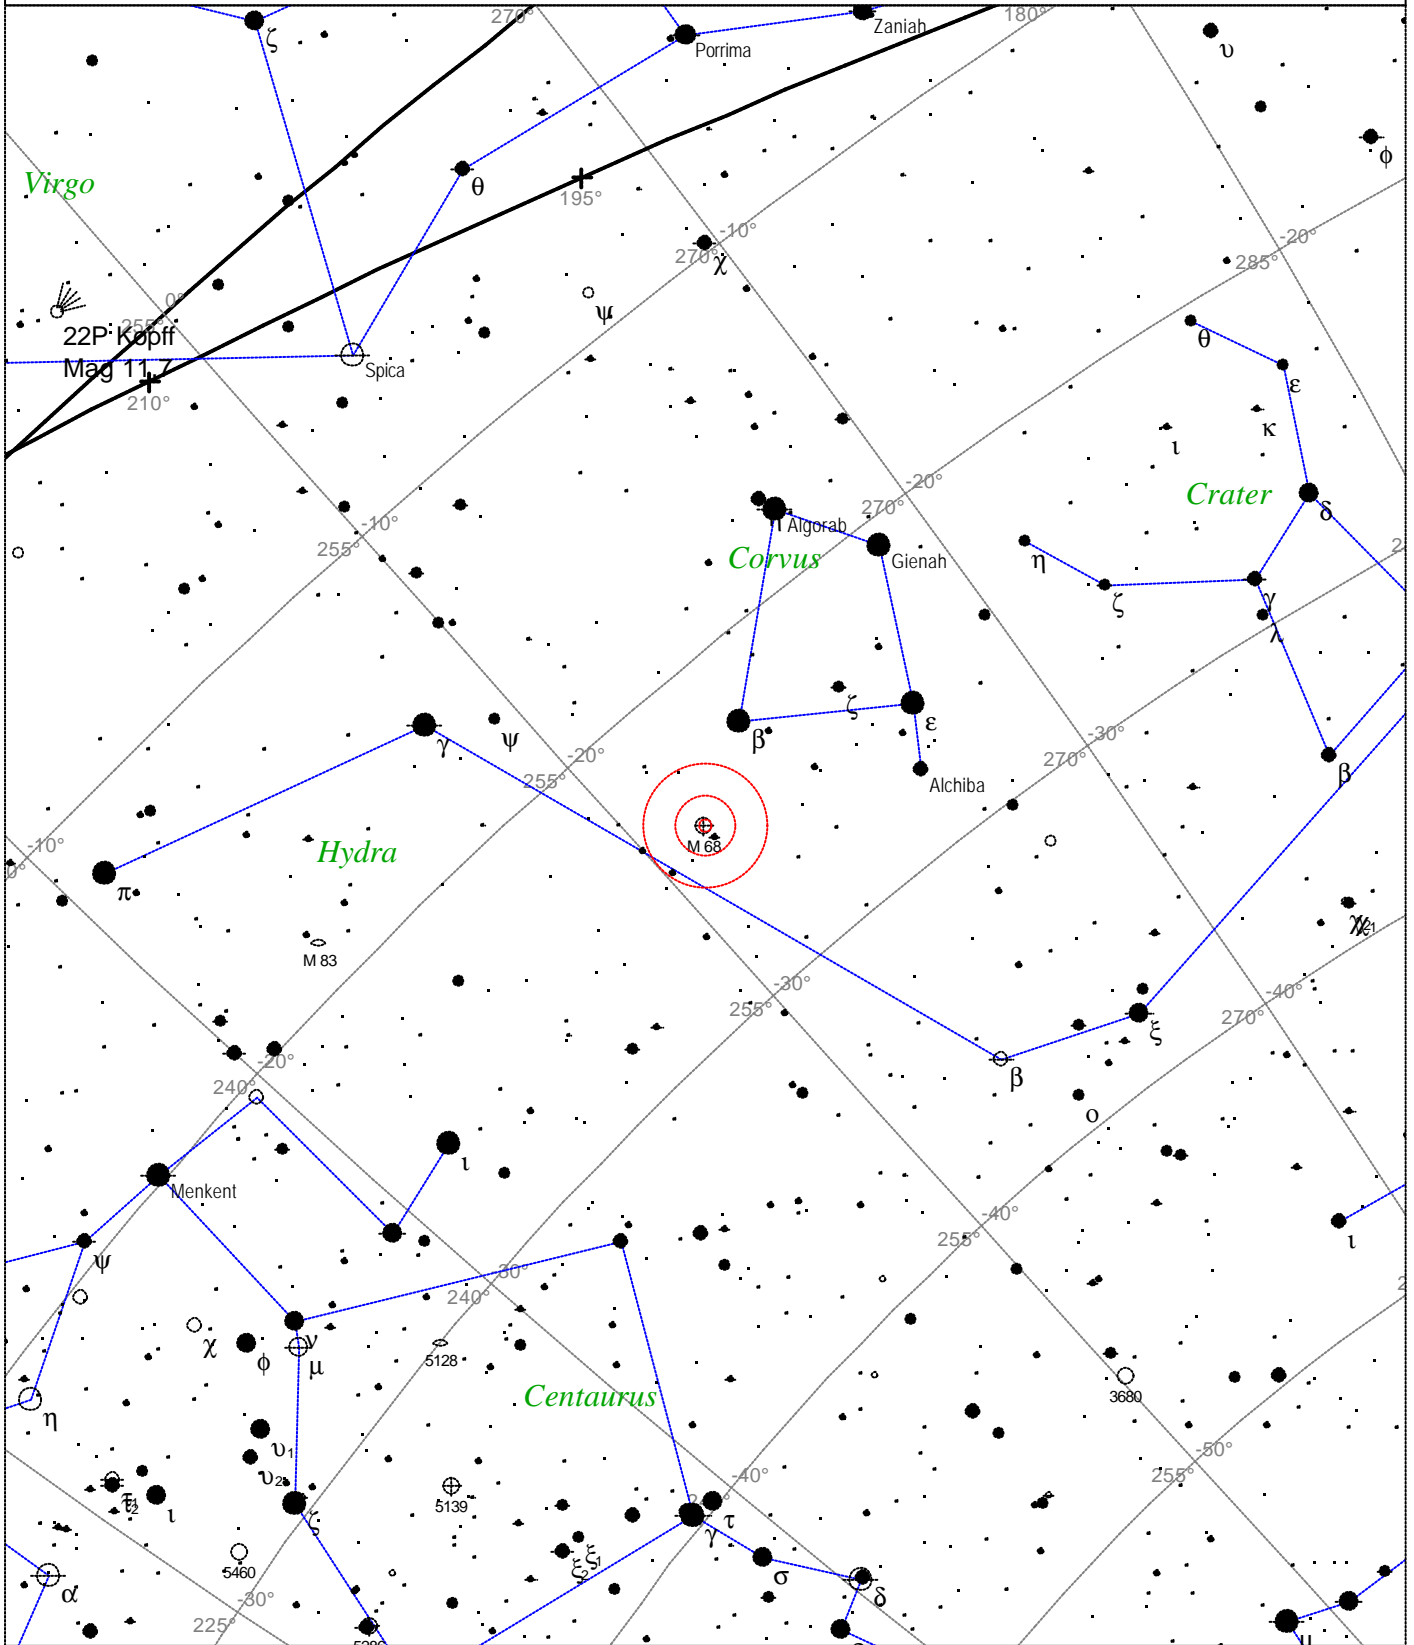

Messier 68 - Globular cluster

<p>STARS</p> <ul style="list-style-type: none"> ● <3 ● 3.5 ● 4 ● 4.5 ● 5 ● 5.5 ● 6 ● 6.5 ● >7 	<p>SYMBOLS</p> <ul style="list-style-type: none"> ● Multiple star ○ Variable star ☄ Comet ☐ Galaxy ☐ Bright nebula ☐ Dark nebula ⊕ Globular cluster ○ Open cluster ⊕ Planetary nebula ☒ Quasar △ Radio source × X-ray source ○ Other object 	<p>Messier 68 - Globular cluster Magnitude: 7.8 Size: 9.8' Right ascension: 12h 39m 34s Declination: -26° 45' 17" Constellation: Hydra</p>
---	---	---

Local Time: 19:40:11 12-Sep-2002 UTC: 19:40:11 12-Sep-2002 Sidereal Time: 19:01:49
 Location: 53° 6' 50" N 1° 13' 20" W RA: 12h39m34s Dec: -26° 45' Field: 45.0° Julian Day: 2452530.3196