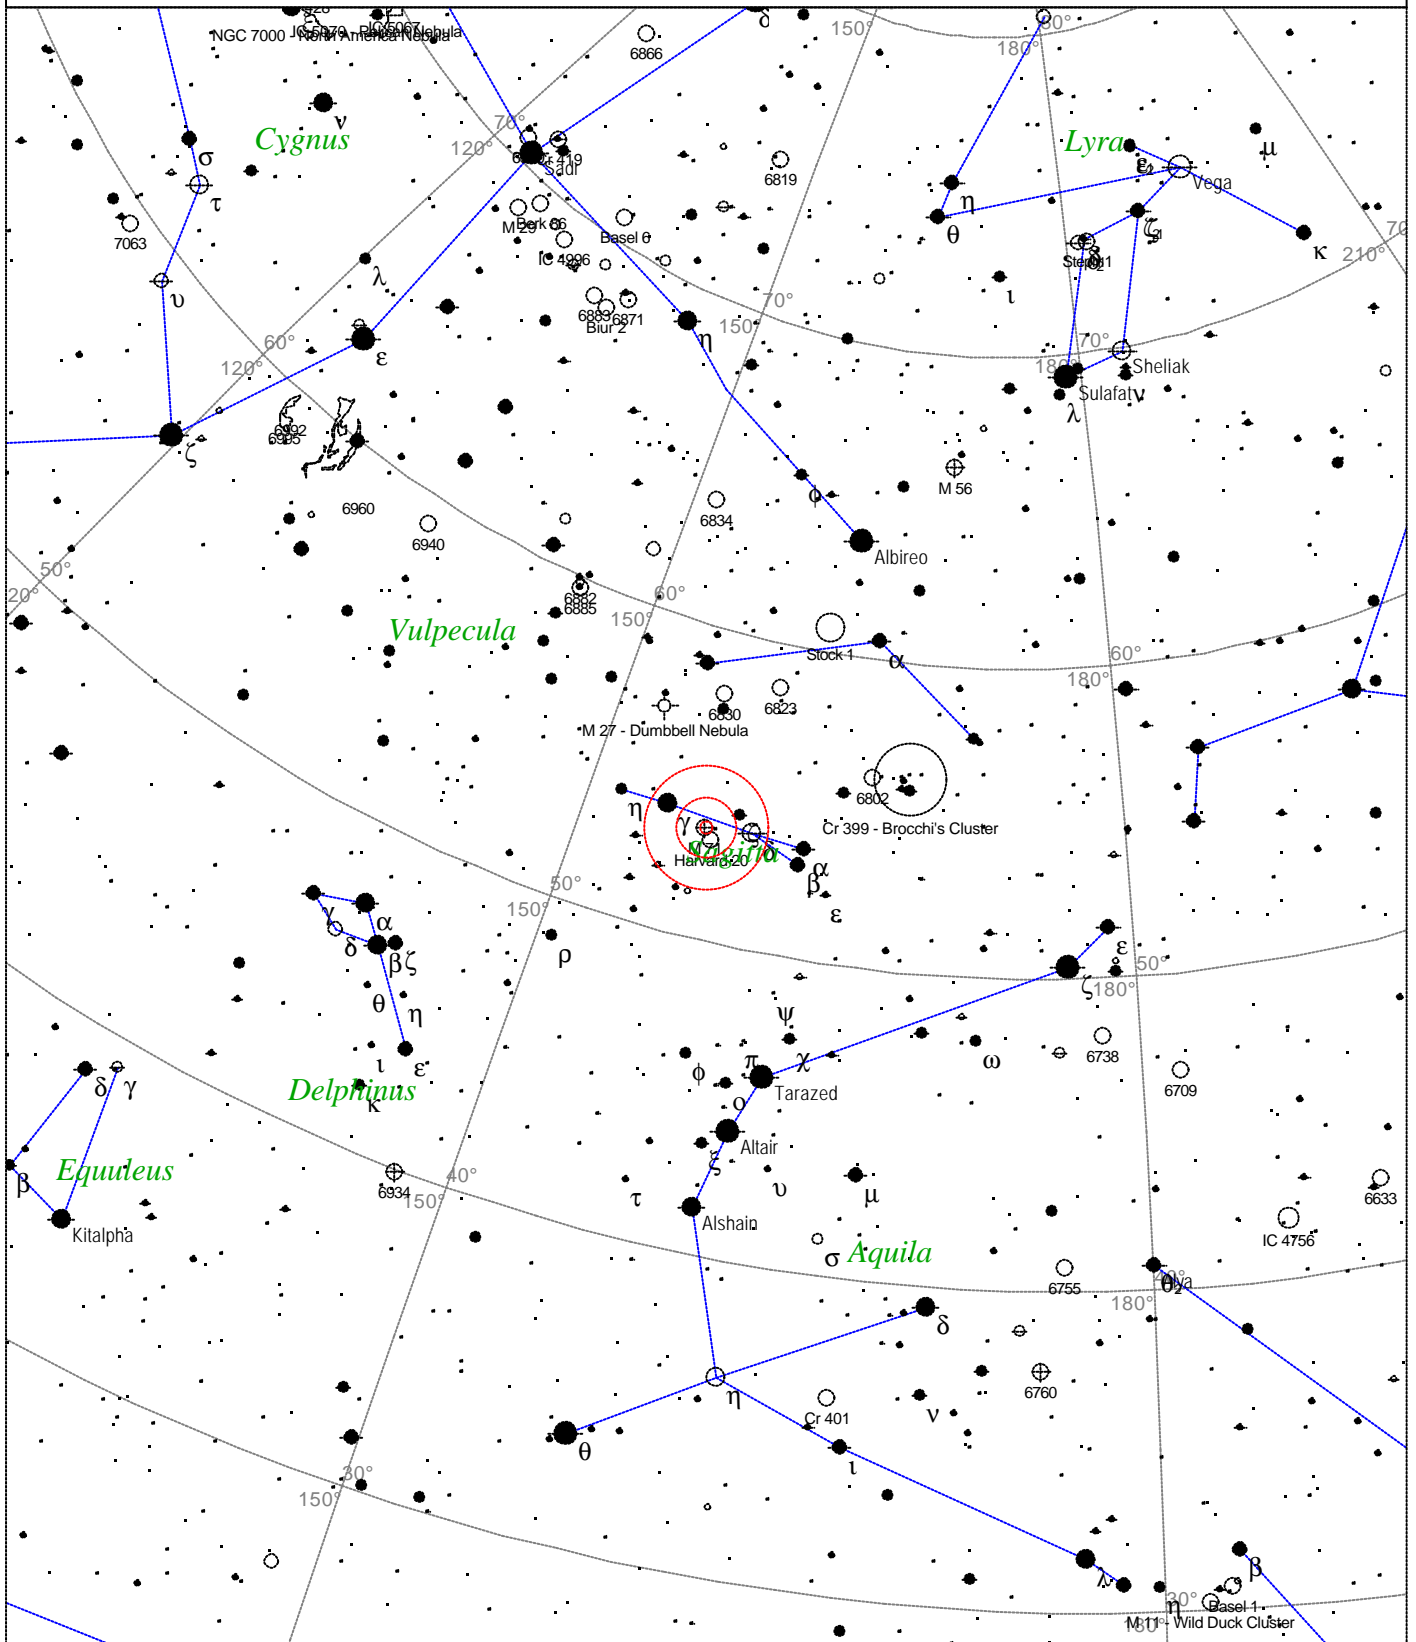

Messier 71 - Globular Cluster

STARS	SYMBOLS			Messier 71 - Globular Cluster
● <3	● Multiple star	◻ Dark nebula	△ Radio source	Magnitude: 8.2
● 3.5	○ Variable star	⊕ Globular cluster	× X-ray source	Size: 6.1'
● 4	☄ Comet	○ Open cluster	○ Other object	Right ascension: 19h 53m 53s
● 4.5	☾ Galaxy	♁ Planetary nebula		Declination: +18° 47' 14"
● 5	◻ Bright nebula	☉ Quasar		Constellation: Sagitta
● 5.5				

Local Time: 19:40:11 12-Sep-2002
 Location: 53° 27' 0" N 2° 31' 0" W

UTC: 19:40:11 12-Sep-2002
 RA: 19h53m53s Dec: +18° 47' Field: 45.0°

Sidereal Time: 18:56:39
 Julian Day: 2452530.3196