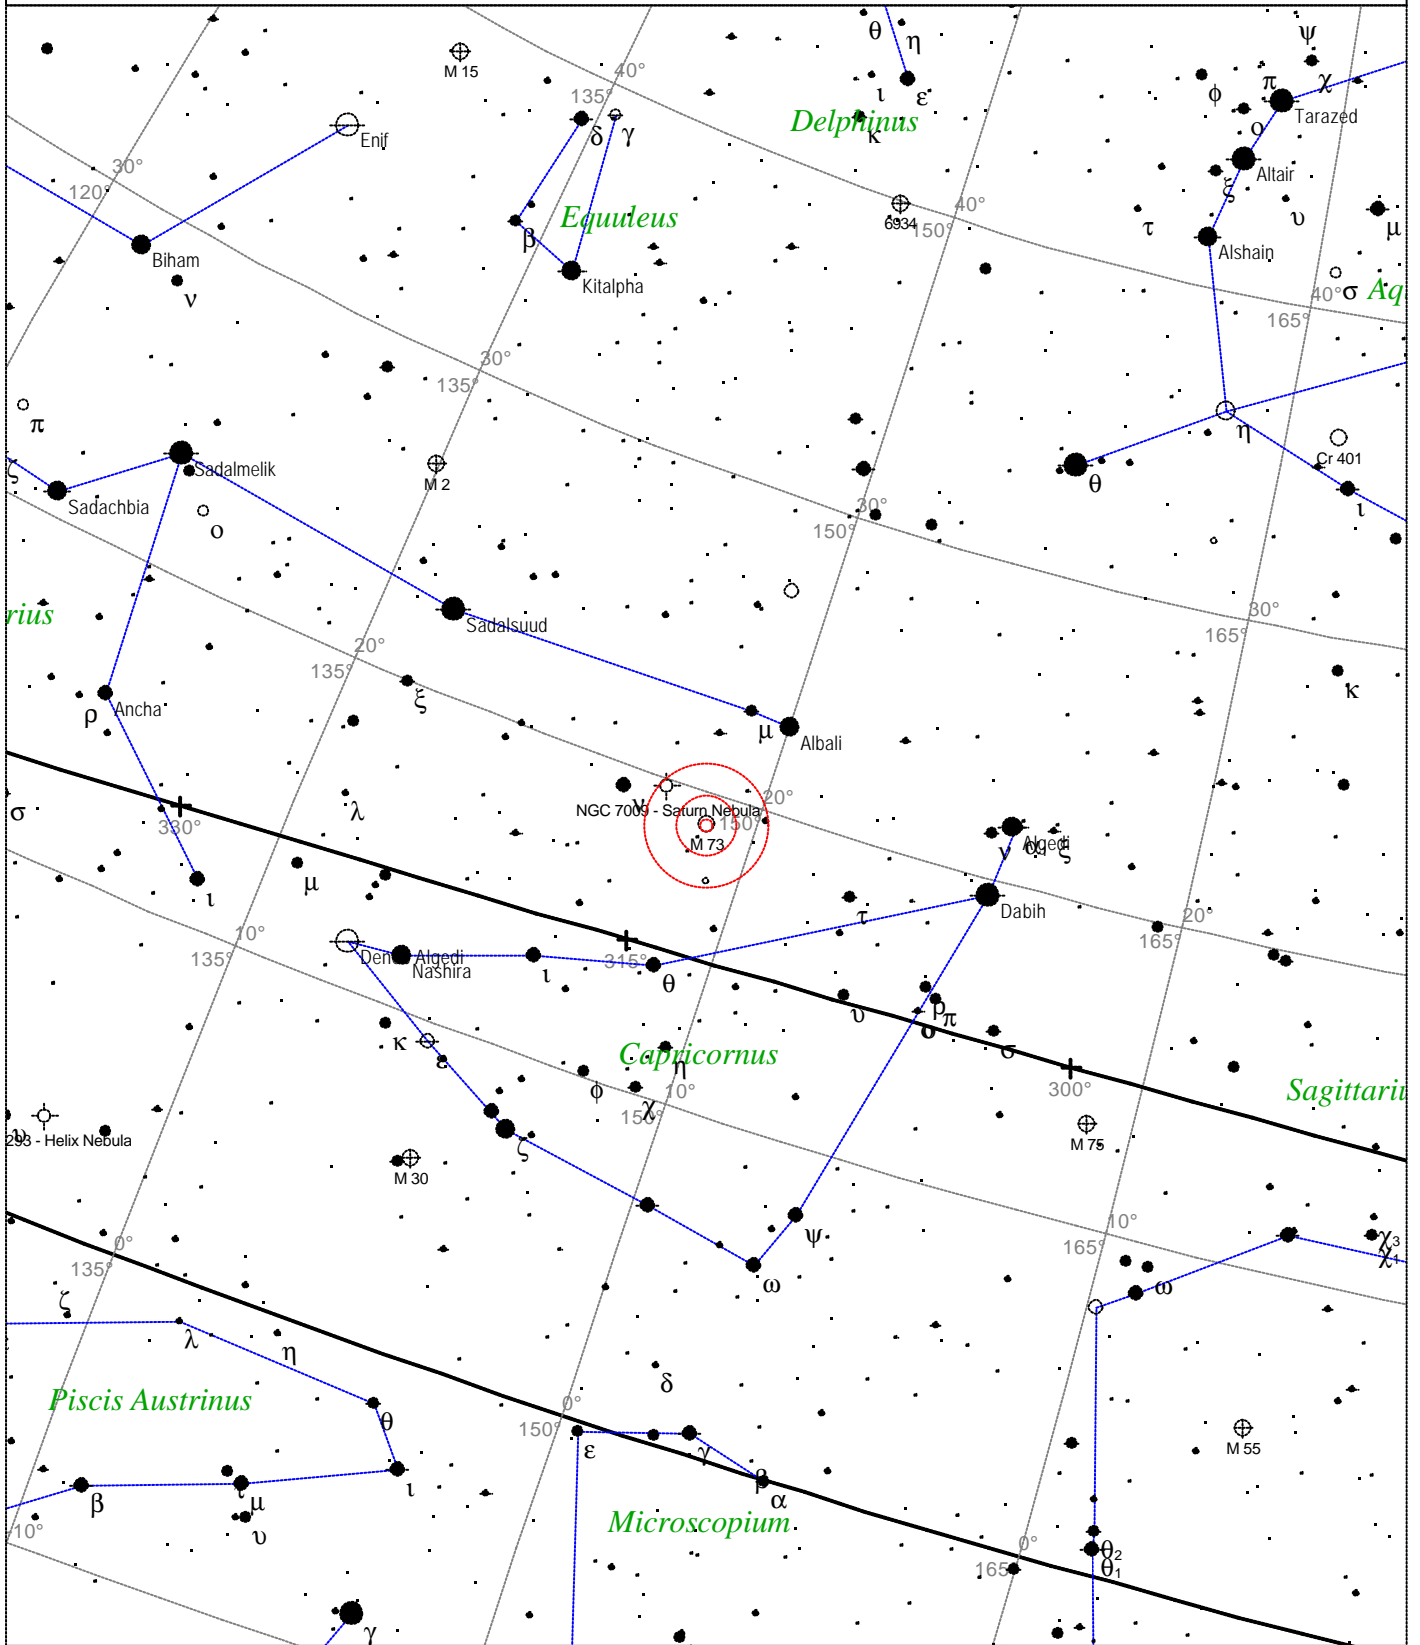

Messier 73 - Open cluster

STARS		SYMBOLS			Messier 73 - Open cluster Magnitude: 8.9 Size: 2.8' Right ascension: 20h 59m 5s Declination: -12° 37' 30" Constellation: Aquarius
● <3	· 6	● Multiple star	◻ Dark nebula	△ Radio source	
● 3.5	· 6.5	○ Variable star	⊕ Globular cluster	× X-ray source	
● 4	· >7	☄ Comet	○ Open cluster	○ Other object	
● 4.5		☾ Galaxy	♁ Planetary nebula		
● 5		◻ Bright nebula	☄ Quasar		
● 5.5					

Local Time: 19:40:11 12-Sep-2002
 Location: 53° 27' 0" N 2° 31' 0" W

UTC: 19:40:11 12-Sep-2002
 RA: 20h59m05s Dec: -12° 37' Field: 45.0°

Sidereal Time: 18:56:39
 Julian Day: 2452530.3196