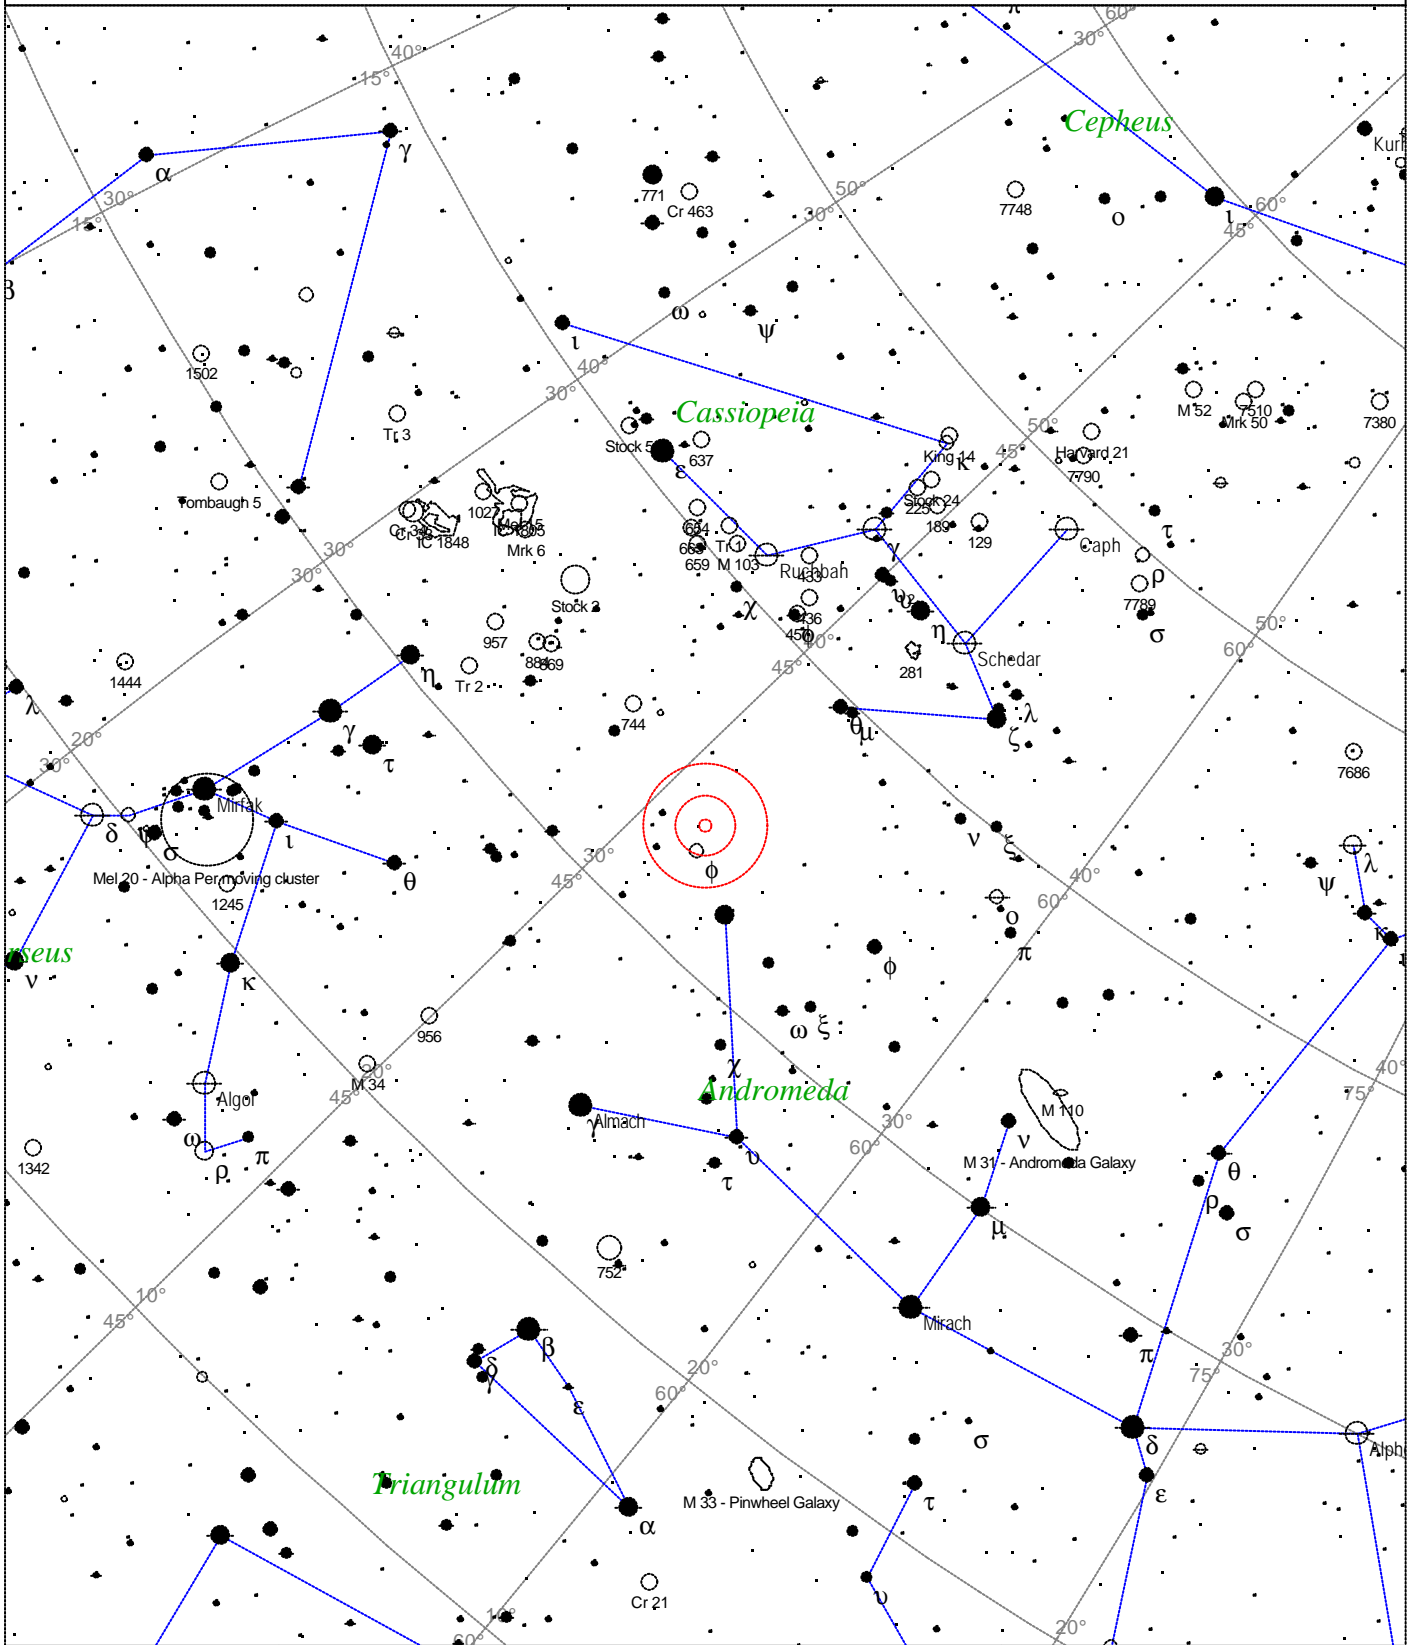

Messier 76 - Planetary nebula

<p>STARS</p> <ul style="list-style-type: none"> ● <3 ● 3.5 ● 4 ● 4.5 ● 5 ● 5.5 	<p>SYMBOLS</p> <ul style="list-style-type: none"> ● Multiple star ○ Variable star ☄ Comet ☾ Galaxy □ Bright nebula □ Dark nebula ⊕ Globular cluster ○ Open cluster ⊕ Planetary nebula ⊗ Quasar △ Radio source × X-ray source ○ Other object 	<p>Messier 76 - Planetary nebula Magnitude: 11.0 Size: 2.7'x1.8' Right ascension: 1h 42m 28s Declination: +51° 35' 41" Constellation: Perseus</p>
--	---	--

Local Time: 19:40:11 12-Sep-2002 UTC: 19:40:11 12-Sep-2002 Sidereal Time: 18:56:39
 Location: 53° 27' 0" N 2° 31' 0" W RA: 1h42m29s Dec: +51° 34' Field: 45.0° Julian Day: 2452530.3196