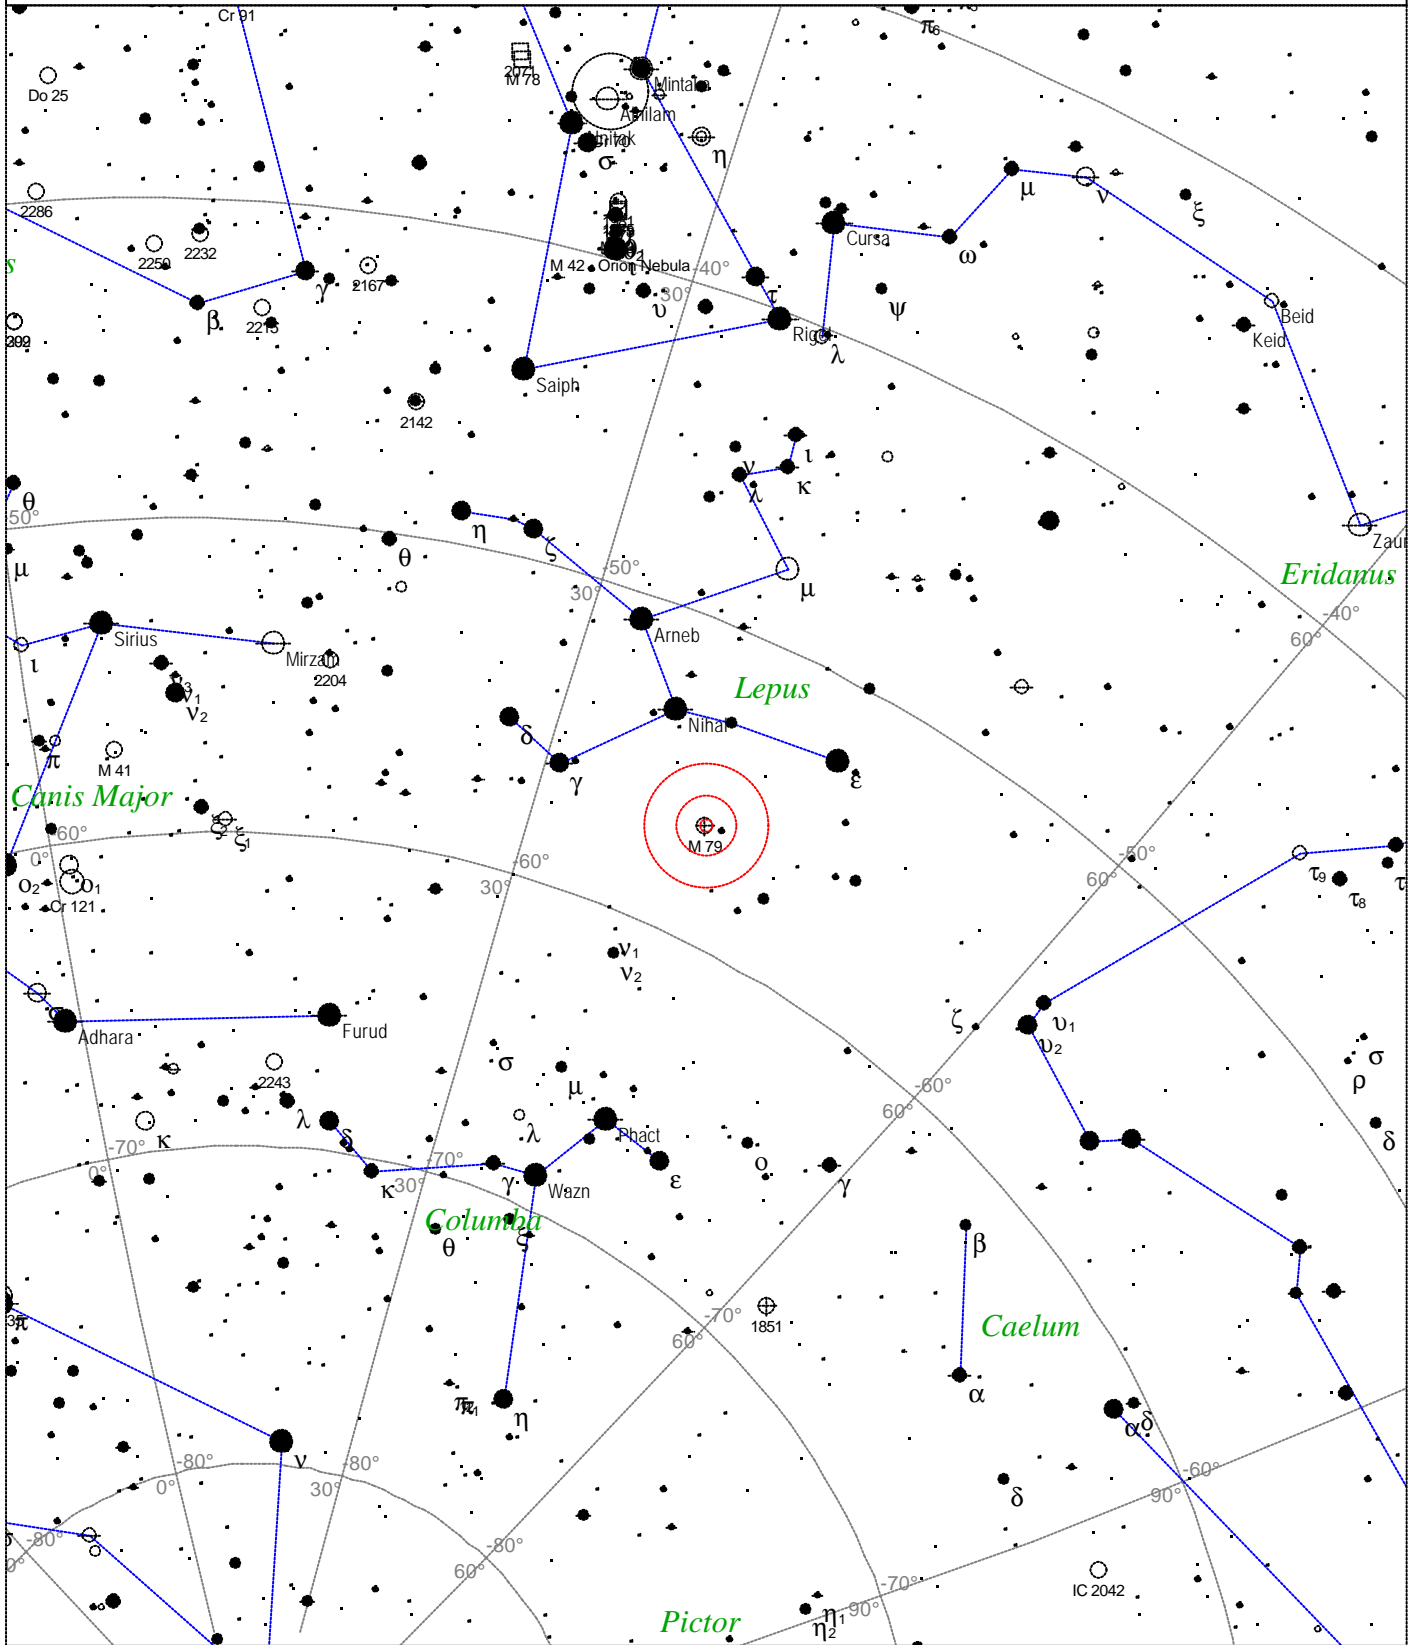

Messier 79 - Globular cluster

<p>STARS</p> <ul style="list-style-type: none"> ● <3 ● 3.5 ● 4 ● 4.5 ● 5 ● 5.5 ● 6 ● 6.5 ● >7 	<p>SYMBOLS</p> <ul style="list-style-type: none"> ● Multiple star ○ Variable star ☄ Comet ☾ Galaxy □ Bright nebula ◻ Dark nebula ⊕ Globular cluster ○ Open cluster ♁ Planetary nebula ⊞ Quasar △ Radio source × X-ray source ○ Other object 	<p>Messier 79 - Globular cluster Magnitude: 7.7 Size: 7.8' Right ascension: 5h 24m 16s Declination: -24° 31' 1" Constellation: Lepus</p>
---	---	---

Local Time: 19:40:11 12-Sep-2002 UTC: 19:40:11 12-Sep-2002 Sidereal Time: 18:56:39
 Location: 53° 27' 0" N 2° 31' 0" W RA: 5h24m16s Dec: -24° 31' Field: 45.0° Julian Day: 2452530.3196