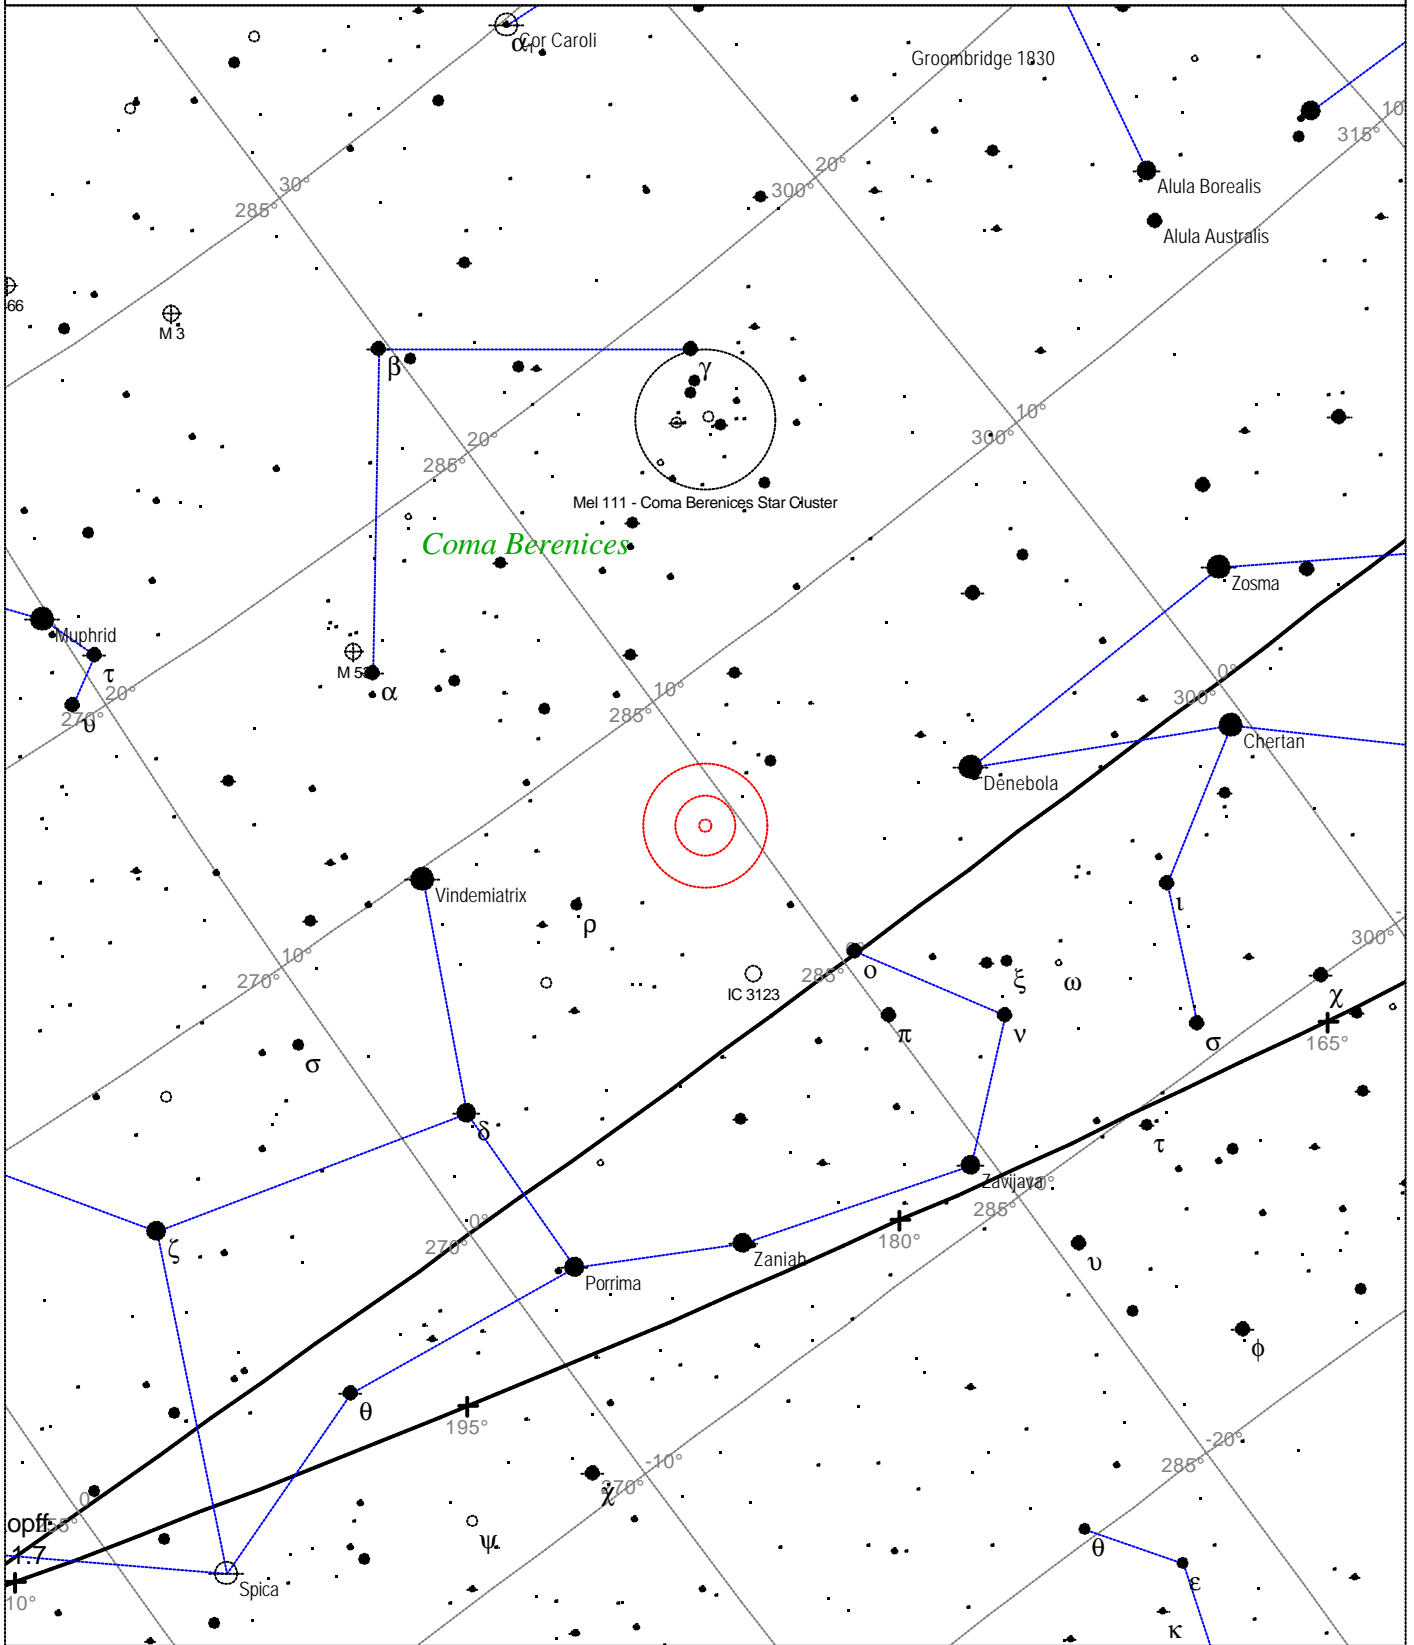

Messier 84 - Galaxy

STARS		SYMBOLS			<i>Messier 84 - Galaxy</i> Magnitude: 10.2 Surface brightness: 11.8 mag/sq arcmin Size: 6.7'x6.0' Position angle: 135° Right ascension: 12h 25m 10s Declination: +12° 52' 32" Constellation: Virgo
● <3	· 6	● Multiple star	◻ Dark nebula	△ Radio source	
● 3.5	· 6.5	○ Variable star	⊕ Globular cluster	× X-ray source	
● 4	· >7	☄ Comet	○ Open cluster	○ Other object	
● 4.5		☾ Galaxy	♁ Planetary nebula		
● 5		◻ Bright nebula	☉ Quasar		
● 5.5					

Local Time: 19:40:11 12-Sep-2002 UTC: 19:40:11 12-Sep-2002 Sidereal Time: 18:56:39
 Location: 53° 27' 0" N 2° 31' 0" W RA: 12h25m10s Dec: +12° 52' Field: 45.0° Julian Day: 2452530.3196