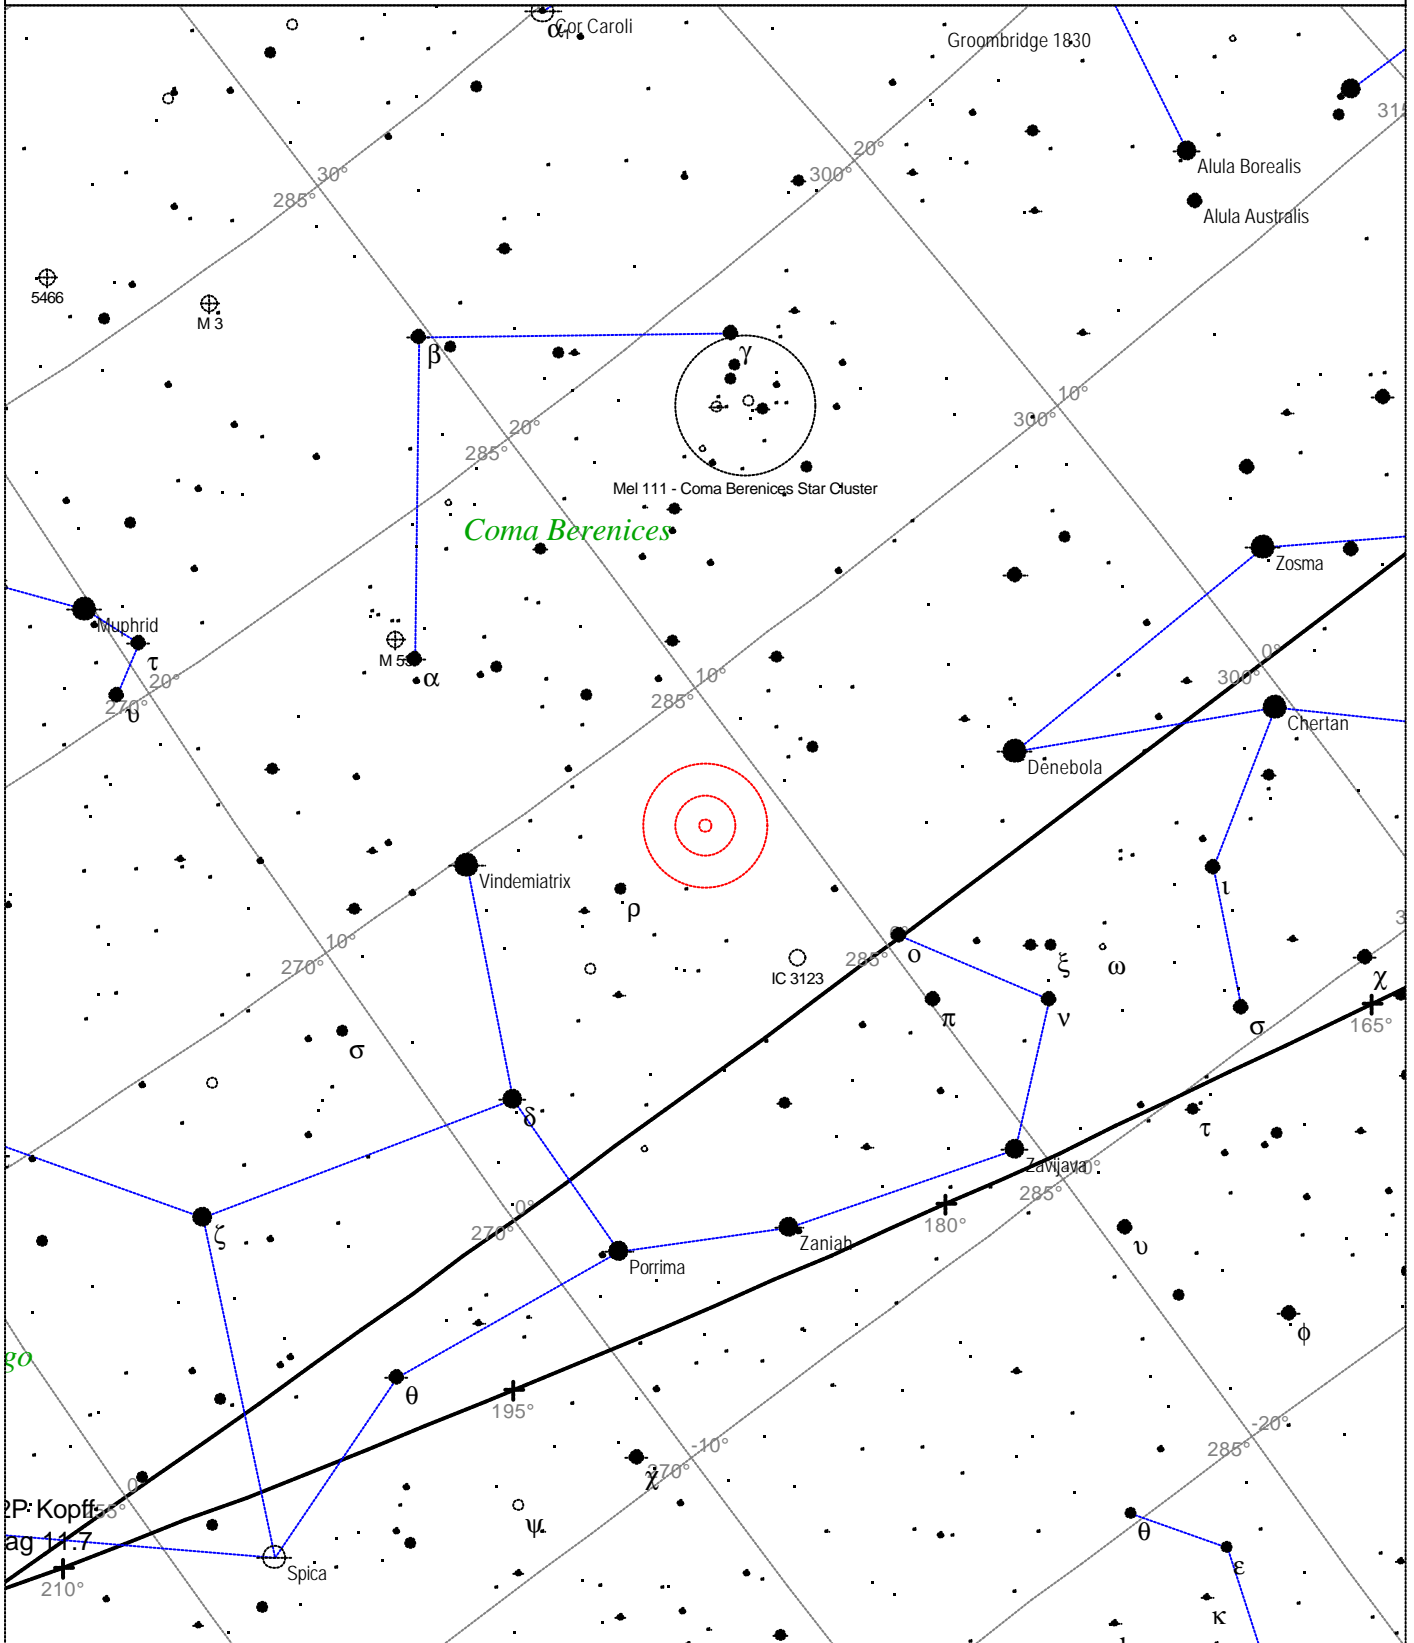

Messier 87 - Galaxy

STARS		SYMBOLS			<i>Messier 87 - Galaxy</i> Magnitude: 9.6 Surface brightness: 12.4 mag/sq arcmin Size: 8.7'x6.6' Position angle: 170° Right ascension: 12h 30m 55s Declination: +12° 22' 45" Constellation: Virgo
● <3	· 6	● Multiple star	◻ Dark nebula	△ Radio source	
● 3.5	· 6.5	○ Variable star	⊕ Globular cluster	× X-ray source	
● 4	· >7	☄ Comet	○ Open cluster	○ Other object	
● 4.5		☾ Galaxy	♁ Planetary nebula		
● 5		◻ Bright nebula	☉ Quasar		
● 5.5					

Local Time: 19:40:11 12-Sep-2002
 Location: 53° 27' 0" N 2° 31' 0" W

UTC: 19:40:11 12-Sep-2002
 RA: 12h30m55s Dec: +12° 22' Field: 45.0°

Sidereal Time: 18:56:39
 Julian Day: 2452530.3196