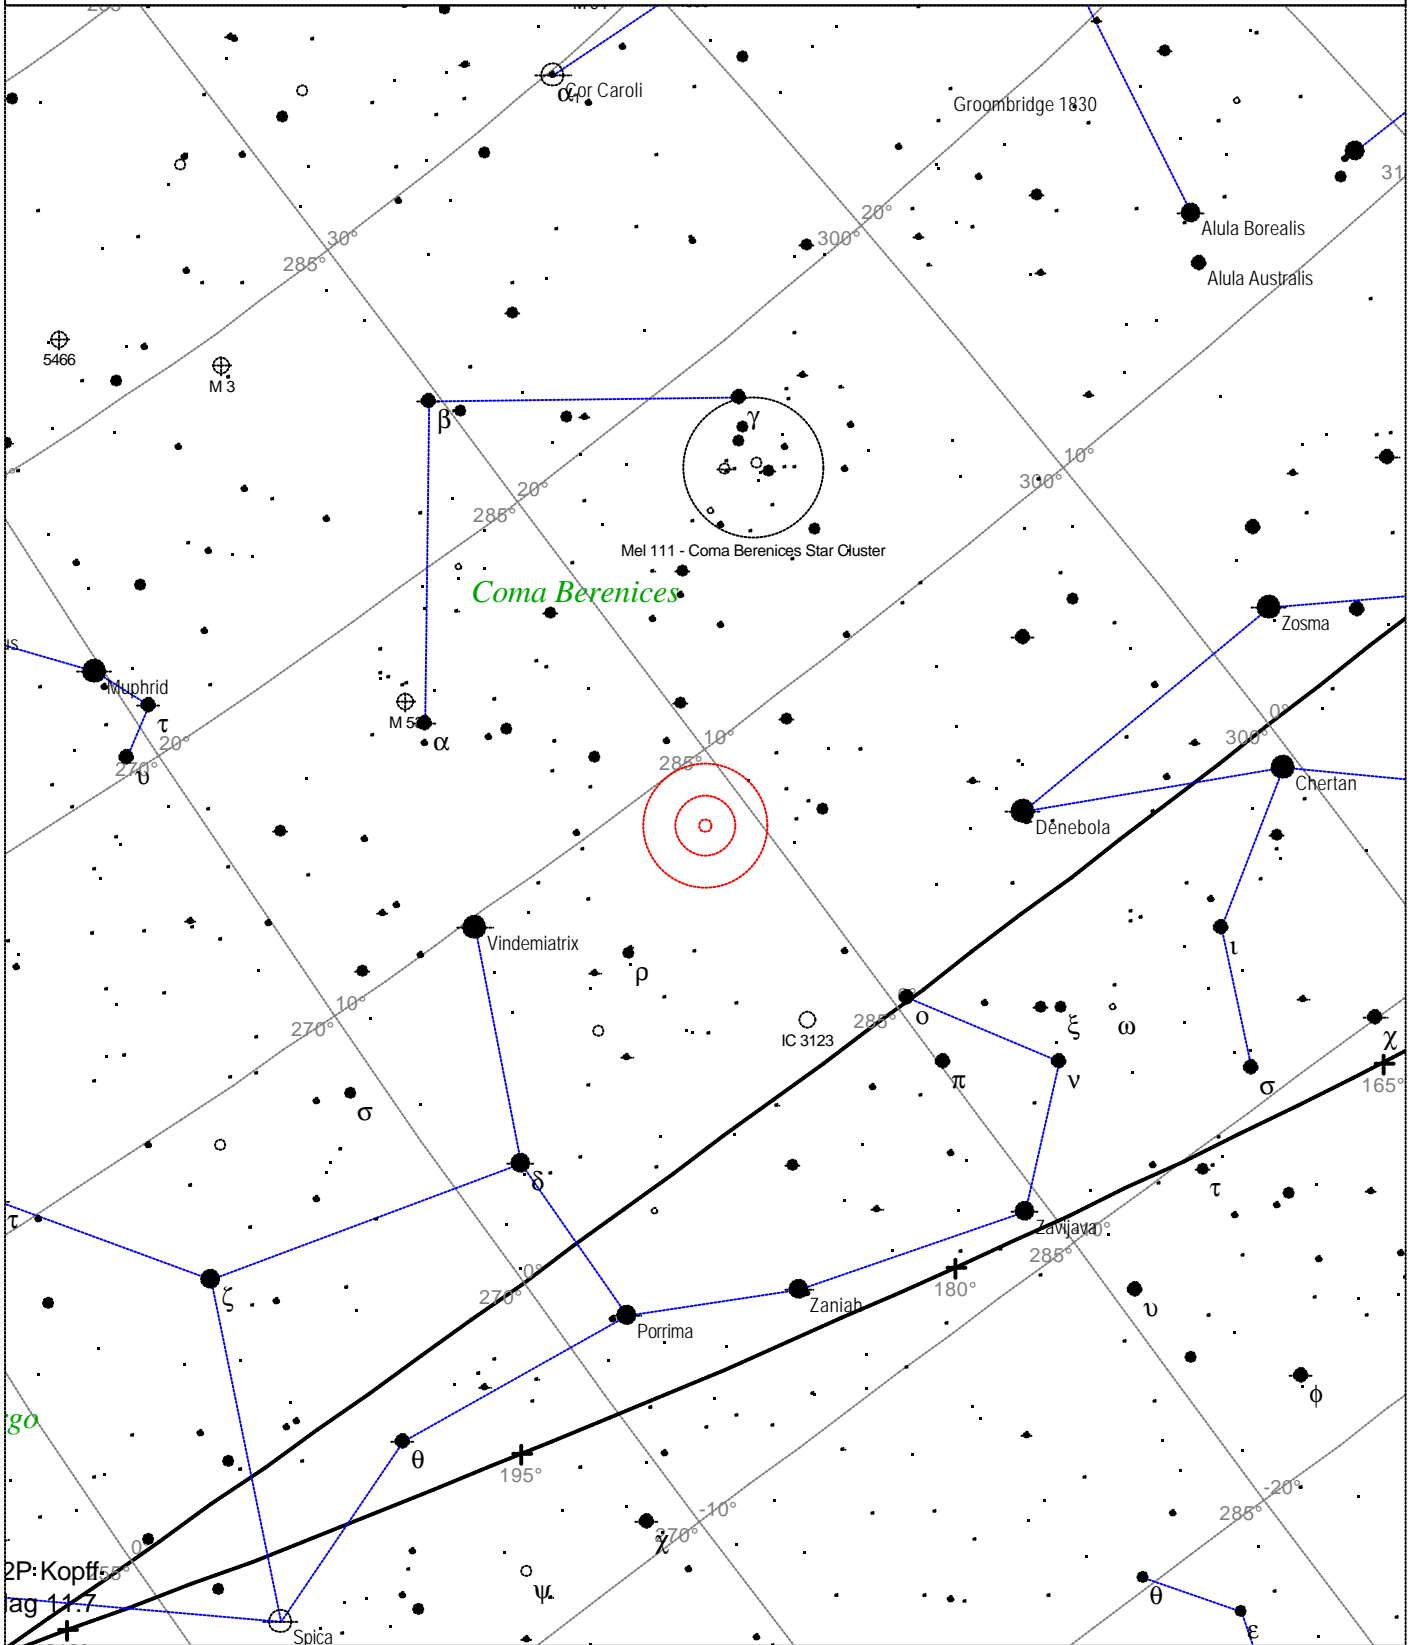

# Messier 88 - Galaxy

<b>STARS</b> ● <3   · 6 ● 3.5   · 6.5 ● 4   · >7 ● 4.5 ● 5 ● 5.5		<b>SYMBOLS</b> ● Multiple star   □ Dark nebula   △ Radio source ○ Variable star   ⊕ Globular cluster   × X-ray source ☄ Comet   ○ Open cluster   ○ Other object ☾ Galaxy   ☽ Planetary nebula □ Bright nebula   ☉ Quasar			Messier 88 - Galaxy Magnitude: 10.2 Surface brightness: 12.6 mag/sq arcmin Size: 6.8'x3.7' Position angle: 140° Right ascension: 12h 32m 5s Declination: +14° 24' 31" Constellation: Coma Berenices
--	--	---	--	--	--

Local Time: 19:40:11 12-Sep-2002  
 Location: 53° 27' 0" N 2° 31' 0" W

UTC: 19:40:11 12-Sep-2002  
 RA: 12h32m05s Dec: +14° 24' Field: 45.0°

Sidereal Time: 18:56:39  
 Julian Day: 2452530.3196