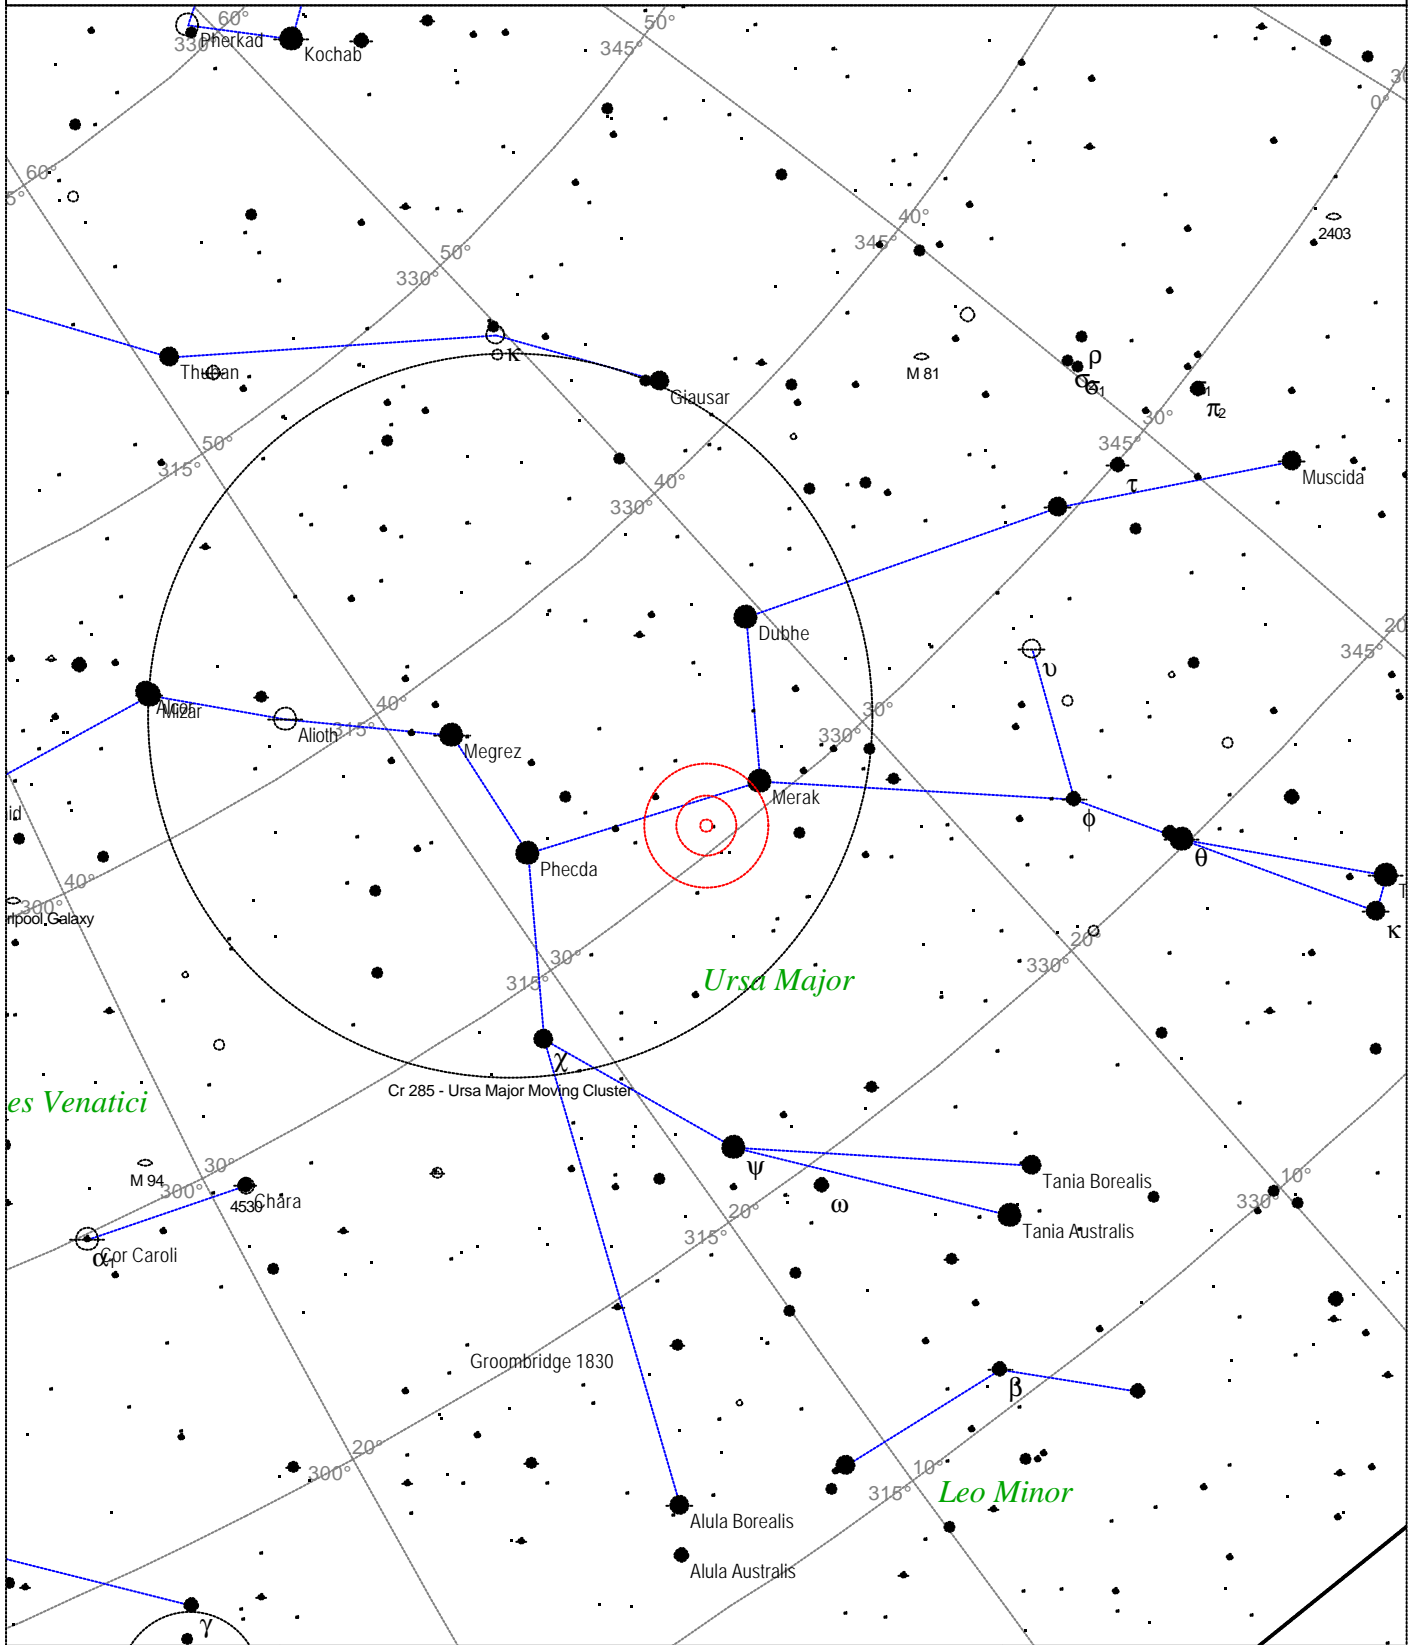

Messier 97 - Owl Nebula

STARS		SYMBOLS			<i>Messier 97 - Owl Nebula</i> Type of object: Planetary nebula Magnitude: 12.0 Size: 3.2' Right ascension: 11h 14m 54s Declination: +55° 0' 26" Constellation: Ursa Major
● <3	· 6	● Multiple star	◻ Dark nebula	△ Radio source	
● 3.5	· 6.5	○ Variable star	⊕ Globular cluster	× X-ray source	
● 4	· >7	☄ Comet	○ Open cluster	○ Other object	
● 4.5		☾ Galaxy	♁ Planetary nebula		
● 5		◻ Bright nebula	☉ Quasar		
● 5.5					

Local Time: 19:40:11 12-Sep-2002
 Location: 53° 27' 0" N 2° 31' 0" W

UTC: 19:40:11 12-Sep-2002
 RA: 11h14m54s Dec: +55° 00' Field: 45.0°

Sidereal Time: 18:56:39
 Julian Day: 2452530.3196