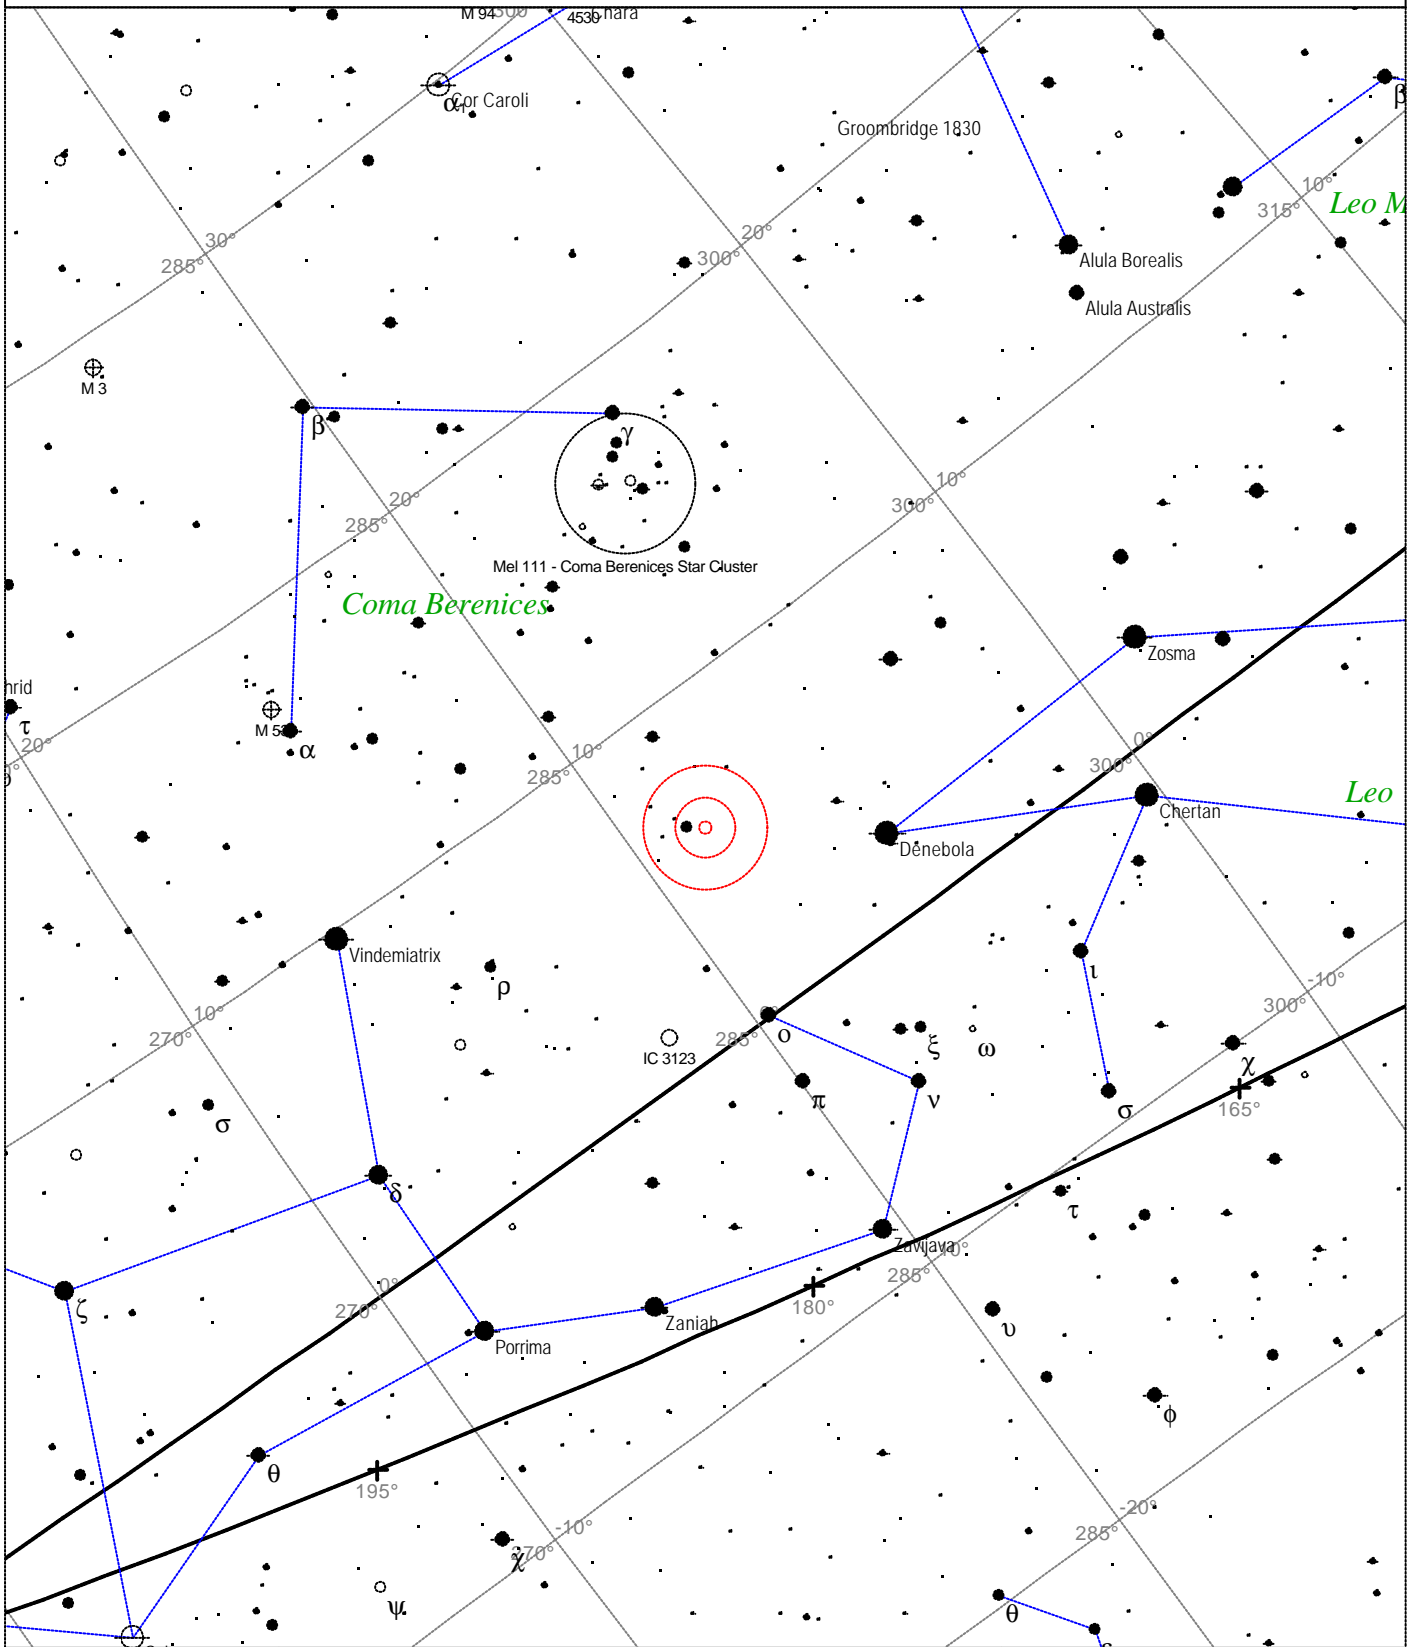

# Messier 98 - Galaxy

## SYMBOLS

- Multiple star
- Variable star
- ☄ Comet
- ☾ Galaxy
- ◻ Bright nebula
- ◻ Dark nebula
- ⊕ Globular cluster
- Open cluster
- ♁ Planetary nebula
- ⊞ Quasar
- △ Radio source
- × X-ray source
- Other object

## Messier 98 - Galaxy

Magnitude: 10.9  
 Surface brightness: 13.3 mag/sq arcmin  
 Size: 9.4'x2.3'  
 Position angle: 155°  
 Right ascension: 12h 13m 54s  
 Declination: +14° 53' 17"  
 Constellation: Coma Berenices

Local Time: 19:40:11 12-Sep-2002

UTC: 19:40:11 12-Sep-2002

Sidereal Time: 18:56:39

Location: 53° 27' 0" N 2° 31' 0" W

RA: 12h13m54s Dec: +14° 53' Field: 45.0°

Julian Day: 2452530.3196