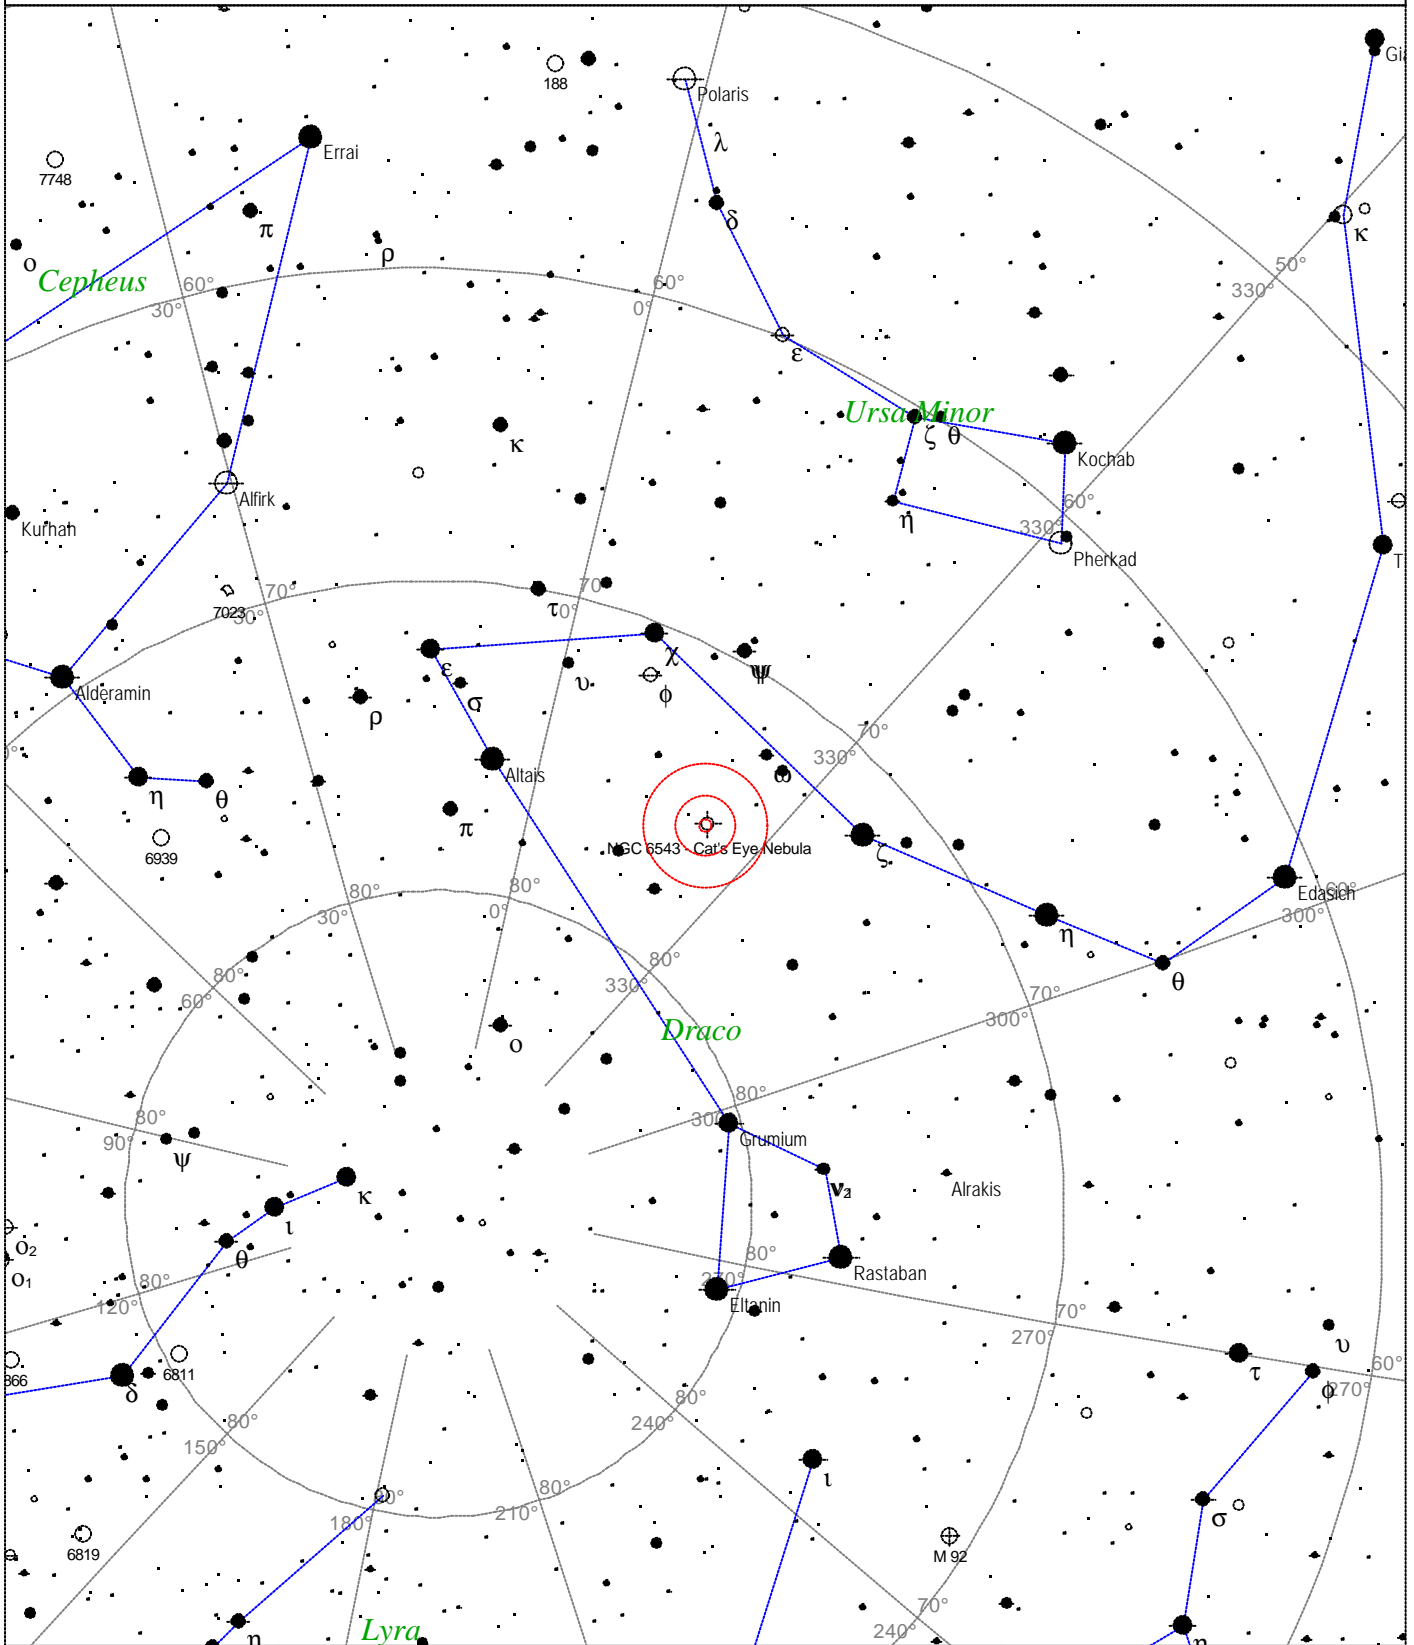

# NGC 6543 - Cat's Eye Nebula

STARS		SYMBOLS			NGC 6543 - Cat's Eye Nebula Type of object: Planetary nebula Magnitude: 8.8 Size: 18.0" Right ascension: 17h 58m 34s Declination: +66° 38' 16" Constellation: Draco
● <3	● 6	● Multiple star	◻ Dark nebula	△ Radio source	
● 3.5	● 6.5	○ Variable star	⊕ Globular cluster	× X-ray source	
● 4	● >7	☄ Comet	○ Open cluster	○ Other object	
● 4.5		☾ Galaxy	♁ Planetary nebula		
● 5		◻ Bright nebula	☄ Quasar		
● 5.5					

Local Time: 19:40:11 12-Sep-2002  
 Location: 53° 27' 0" N 2° 31' 0" W

UTC: 19:40:11 12-Sep-2002  
 RA: 17h59m24s Dec: +66° 34' Field: 45.0°

Sidereal Time: 18:56:39  
 Julian Day: 2452530.3196